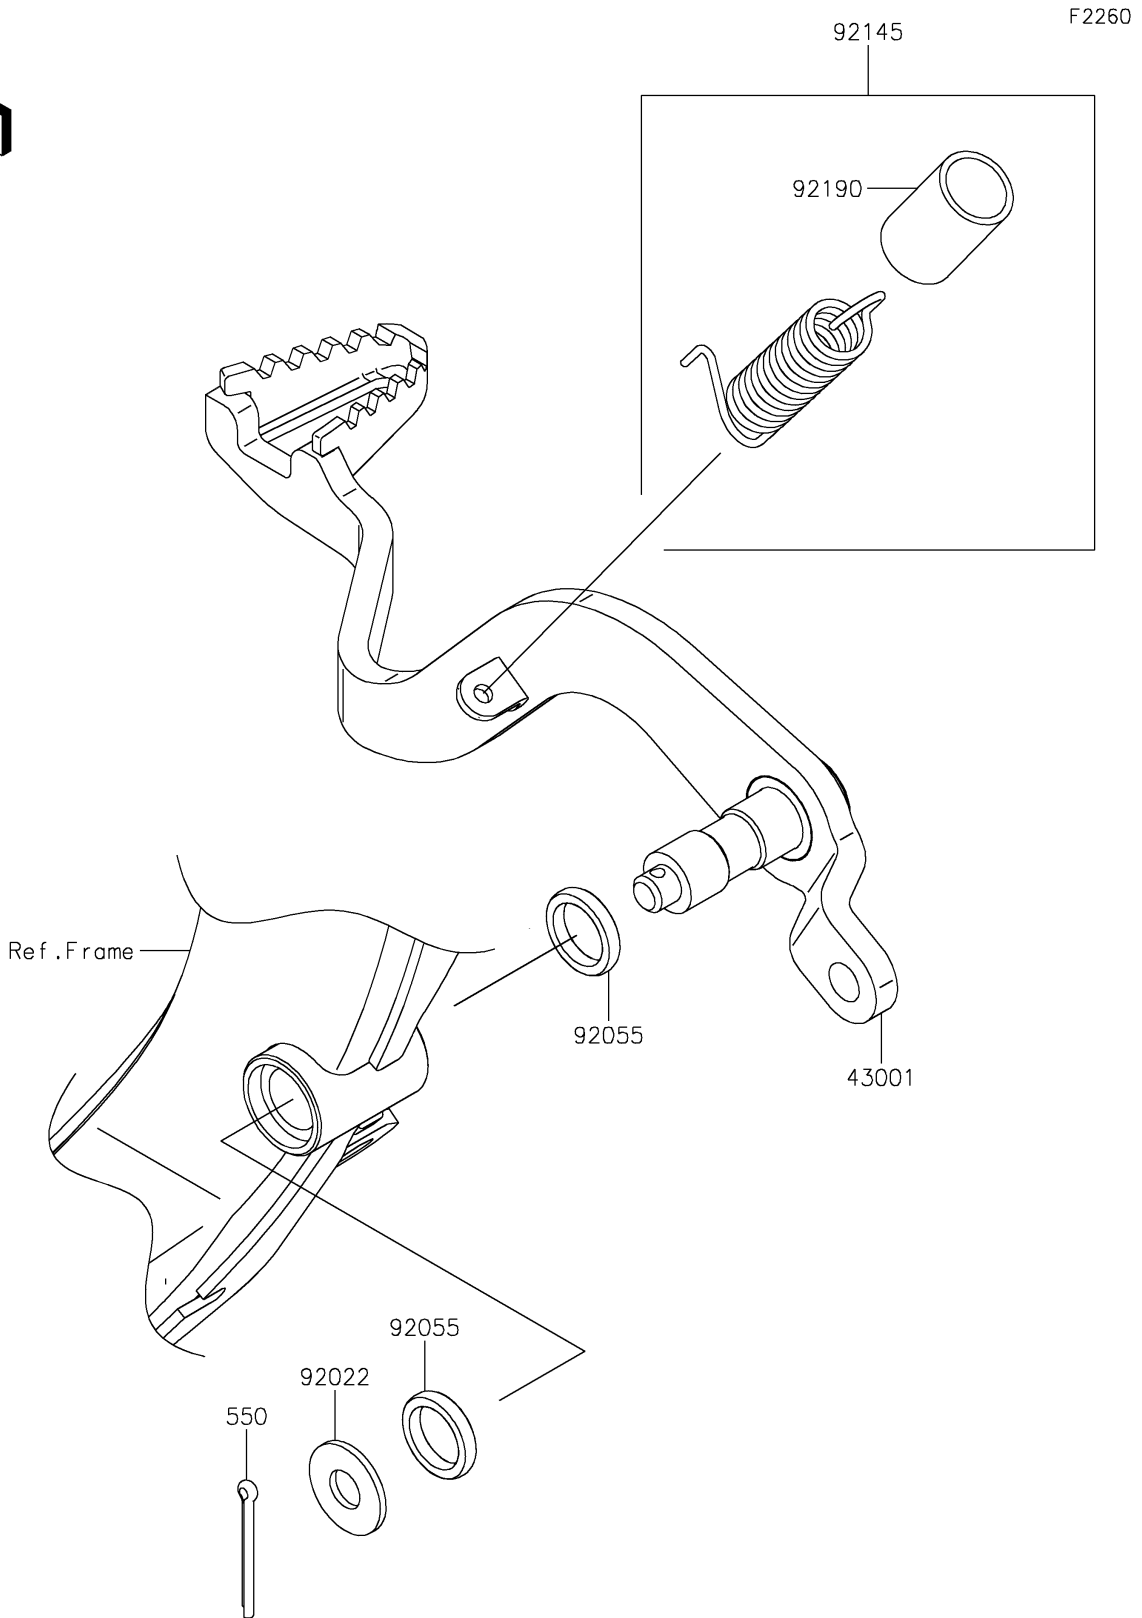

2023 KLX® 230SM ABS PARTS DIAGRAM

Brake Pedal

2023 KLX® 230SM ABS PARTS LIST

Brake Pedal

ITEM NAME	PART NUMBER	QUANTITY
LEVER-BRAKE (Ref # 43001)	43001-0776	1
WASHER,8.5X20X1.6 (Ref # 92022)	92022-1561	1
RING-O,13.1X2.7 (Ref # 92055)	92055-0768	2
SPRING,BRAKE PEDAL RETURN (Ref # 92145)	92145-1867	1
TUBE,13X16X25 (Ref # 92190)	92190-1488	1
PIN-COTTER,2.5X25 (Ref # 550)	550AA2525	1