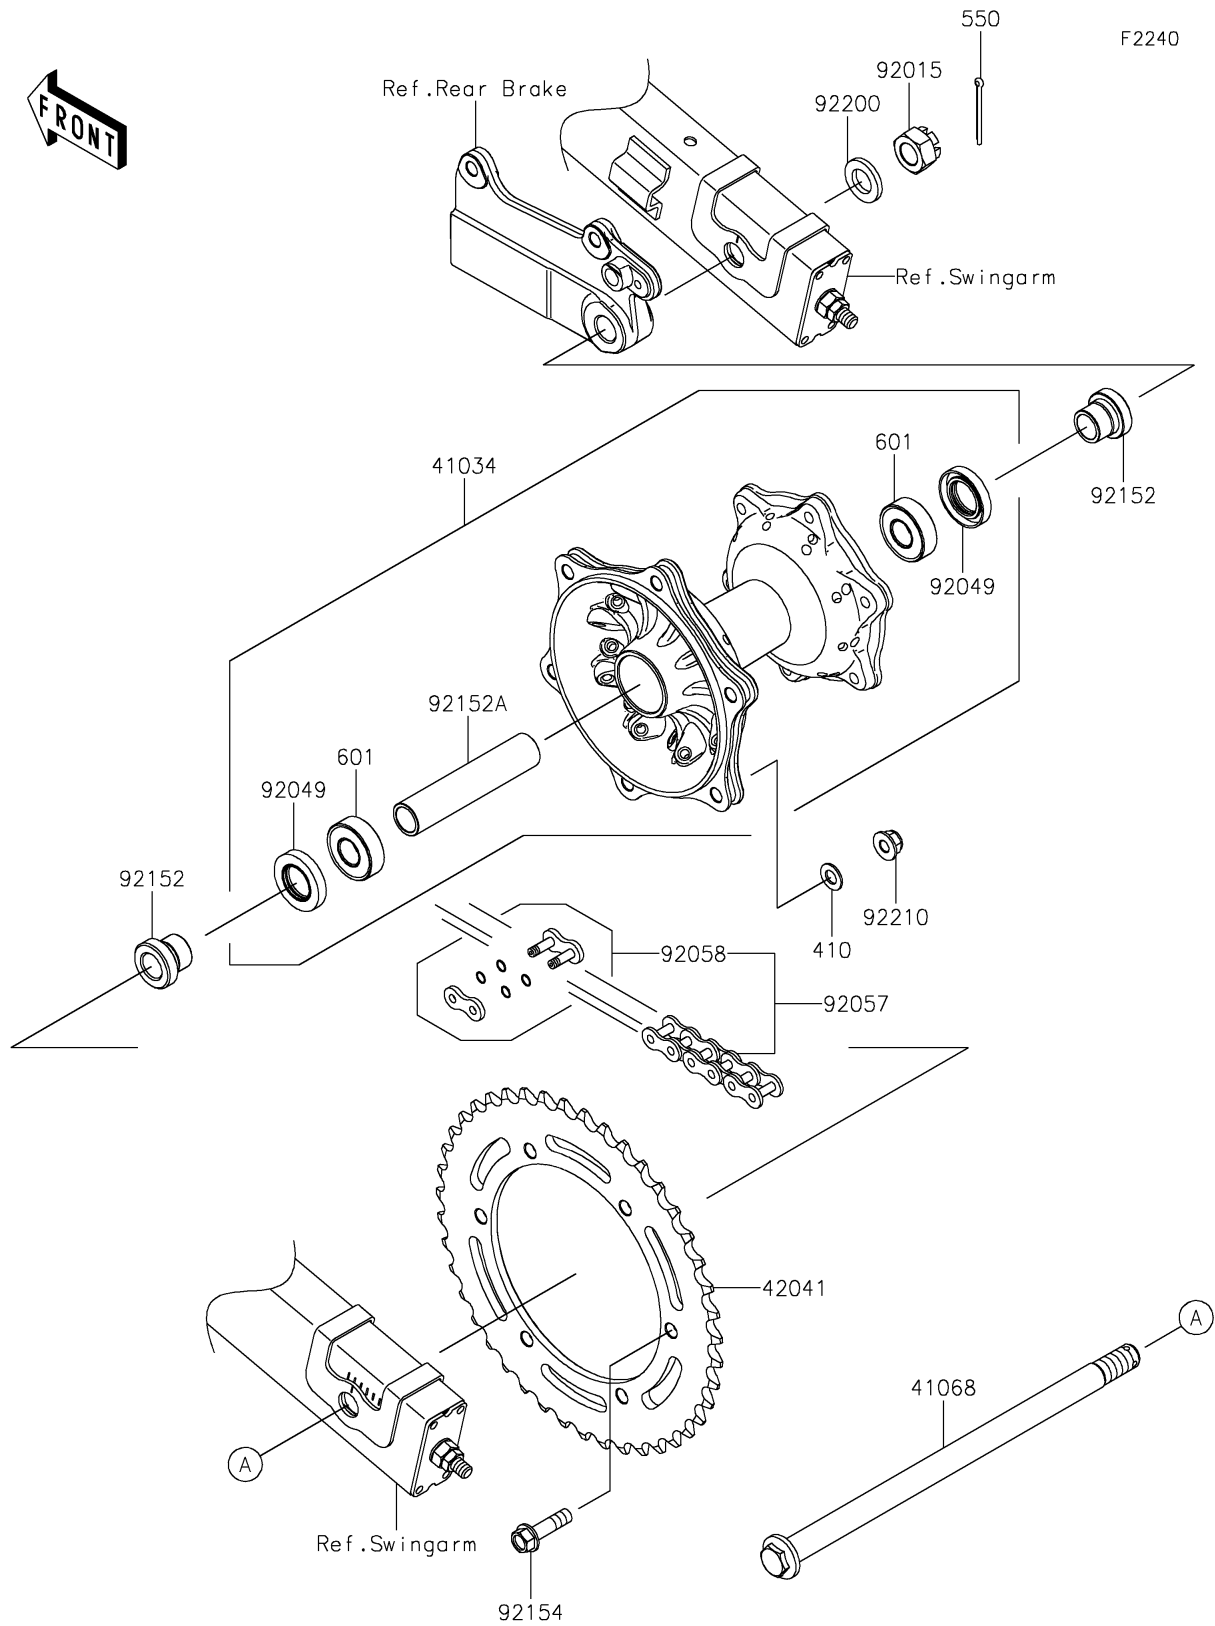

2023 KLX® 230SM ABS PARTS DIAGRAM

Rear Hub

2023 KLX® 230SM ABS PARTS LIST

Rear Hub

ITEM NAME	PART NUMBER	QUANTITY
DRUM-ASSY,RR (Ref # 41034)	41034-0612	1
AXLE,RR,15X275 (Ref # 41068)	41068-0648	1
SPROCKET-HUB,43T (Ref # 42041)	42041-0190	1
NUT,CASTLE,14MM (Ref # 92015)	92015-1765	1
SEAL-OIL (Ref # 92049)	92049-0114	2
CHAIN,DRIVE,520VF2X106L (Ref # 92057)	92057-0800	1
JOINT-CHAIN (Ref # 92058)	92058-0069	1
COLLAR (Ref # 92152)	92152-2545	2
COLLAR,15.2X20X96.2 (Ref # 92152A)	92152-2546	1
BOLT,FLANGED,8X30 (Ref # 92154)	92154-3918	6
WASHER,14.2X26X3.2 (Ref # 92200)	92200-1428	1
NUT,8MM (Ref # 92210)	92210-0570	6
WASHER-PLAIN-SMALL,8MM (Ref # 410)	410AA0800	6
PIN-COTTER,3.0X35 (Ref # 550)	550AA3035	1
BEARING-BALL (Ref # 601)	601B6202UU	2