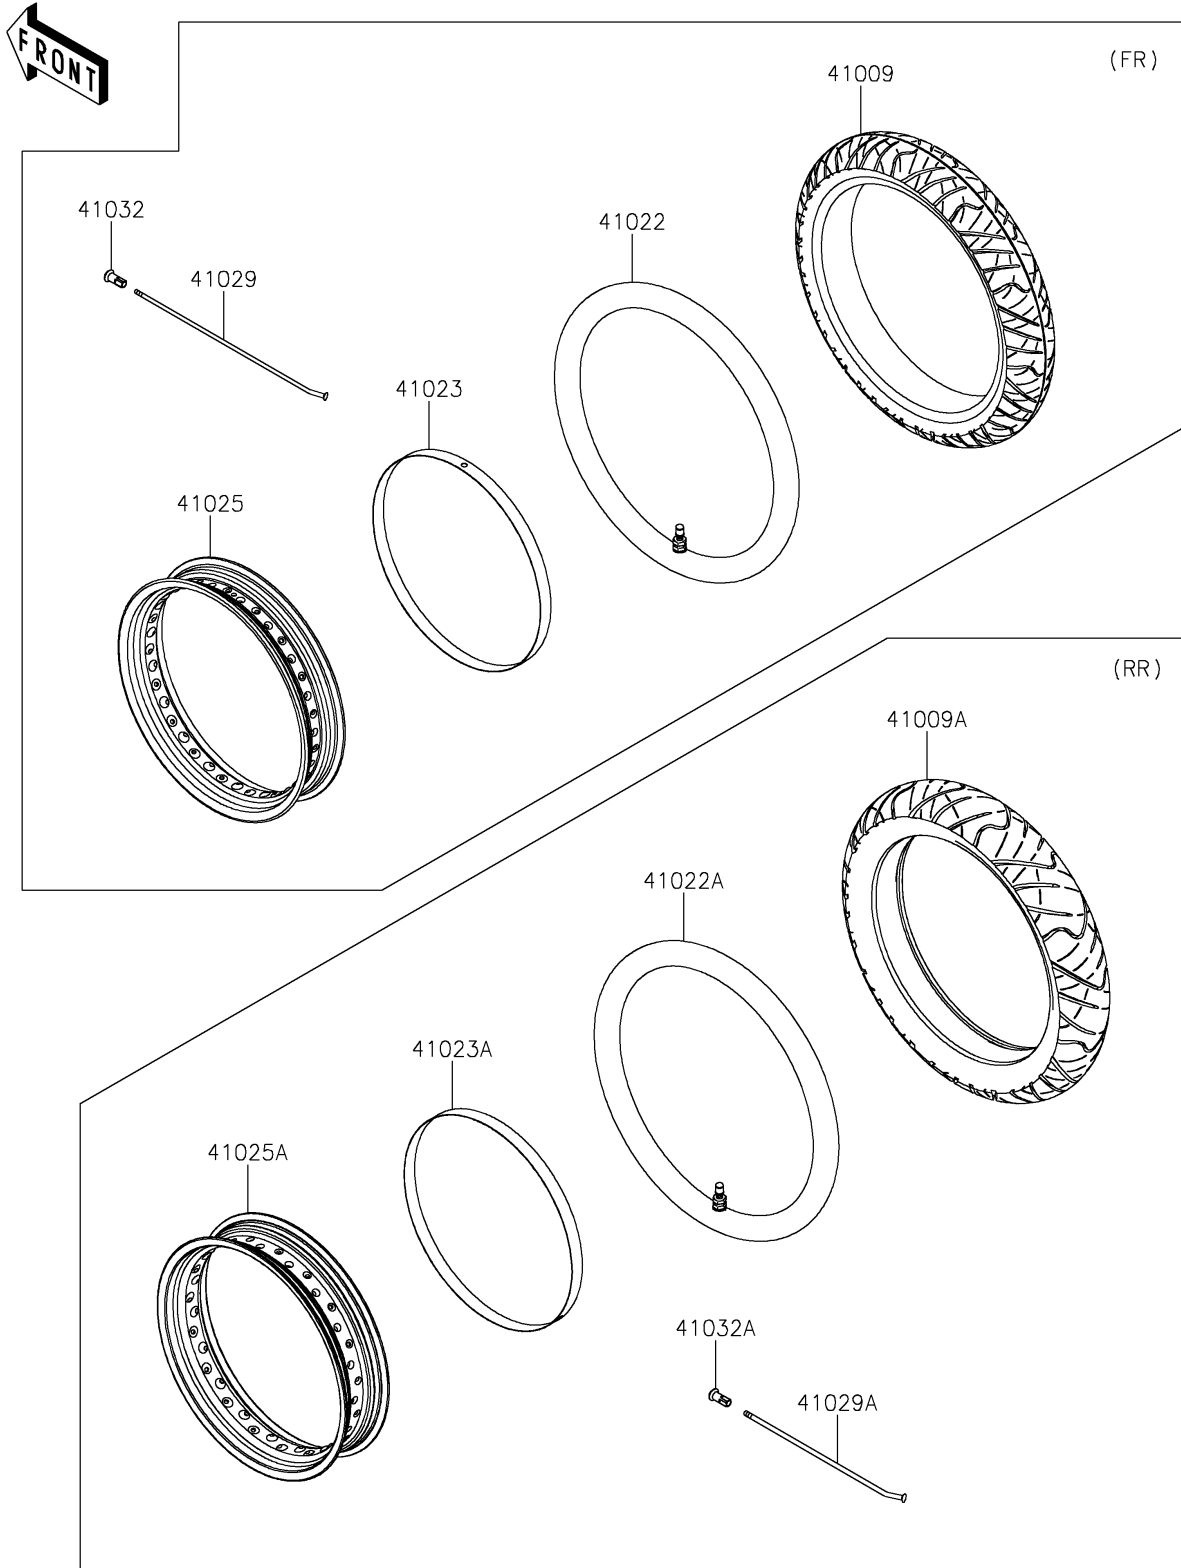

# 2023 KLX<sup>®</sup> 230SM ABS PARTS DIAGRAM

Wheels/Tires

F2210

## 2023 KLX® 230SM ABS PARTS LIST

### Wheels/Tires

ITEM NAME	PART NUMBER	QUANTITY
TIRE,FR,110/70-17 54P,RX-01F (Ref # 41009)	41009-0888	1
TIRE,RR,120/70-17 58P,RX-01R (Ref # 41009A)	41009-0889	1
TUBE-TIRE,110/70-17 (Ref # 41022)	41022-0135	1
TUBE-TIRE,120/70-17 (Ref # 41022A)	41022-0136	1
BAND-RIM,25-17 (Ref # 41023)	41023-0034	1
BAND-RIM (Ref # 41023A)	41023-0046	1
RIM,FR,17M/CXMT3.00,BLACK (Ref # 41025)	41025-0437-WC	1
RIM,RR,17M/CXMT3.50,BLACK (Ref # 41025A)	41025-0438-WC	1
SPOKE-INNER,170MMX160D (Ref # 41029)	41029-0122	36
SPOKE-INNER,169MMX160D (Ref # 41029A)	41029-0123	36
NIPPLE-SPOKE (Ref # 41032)	41032-0010	36
NIPPLE-SPOKE (Ref # 41032A)	41032-0013	36