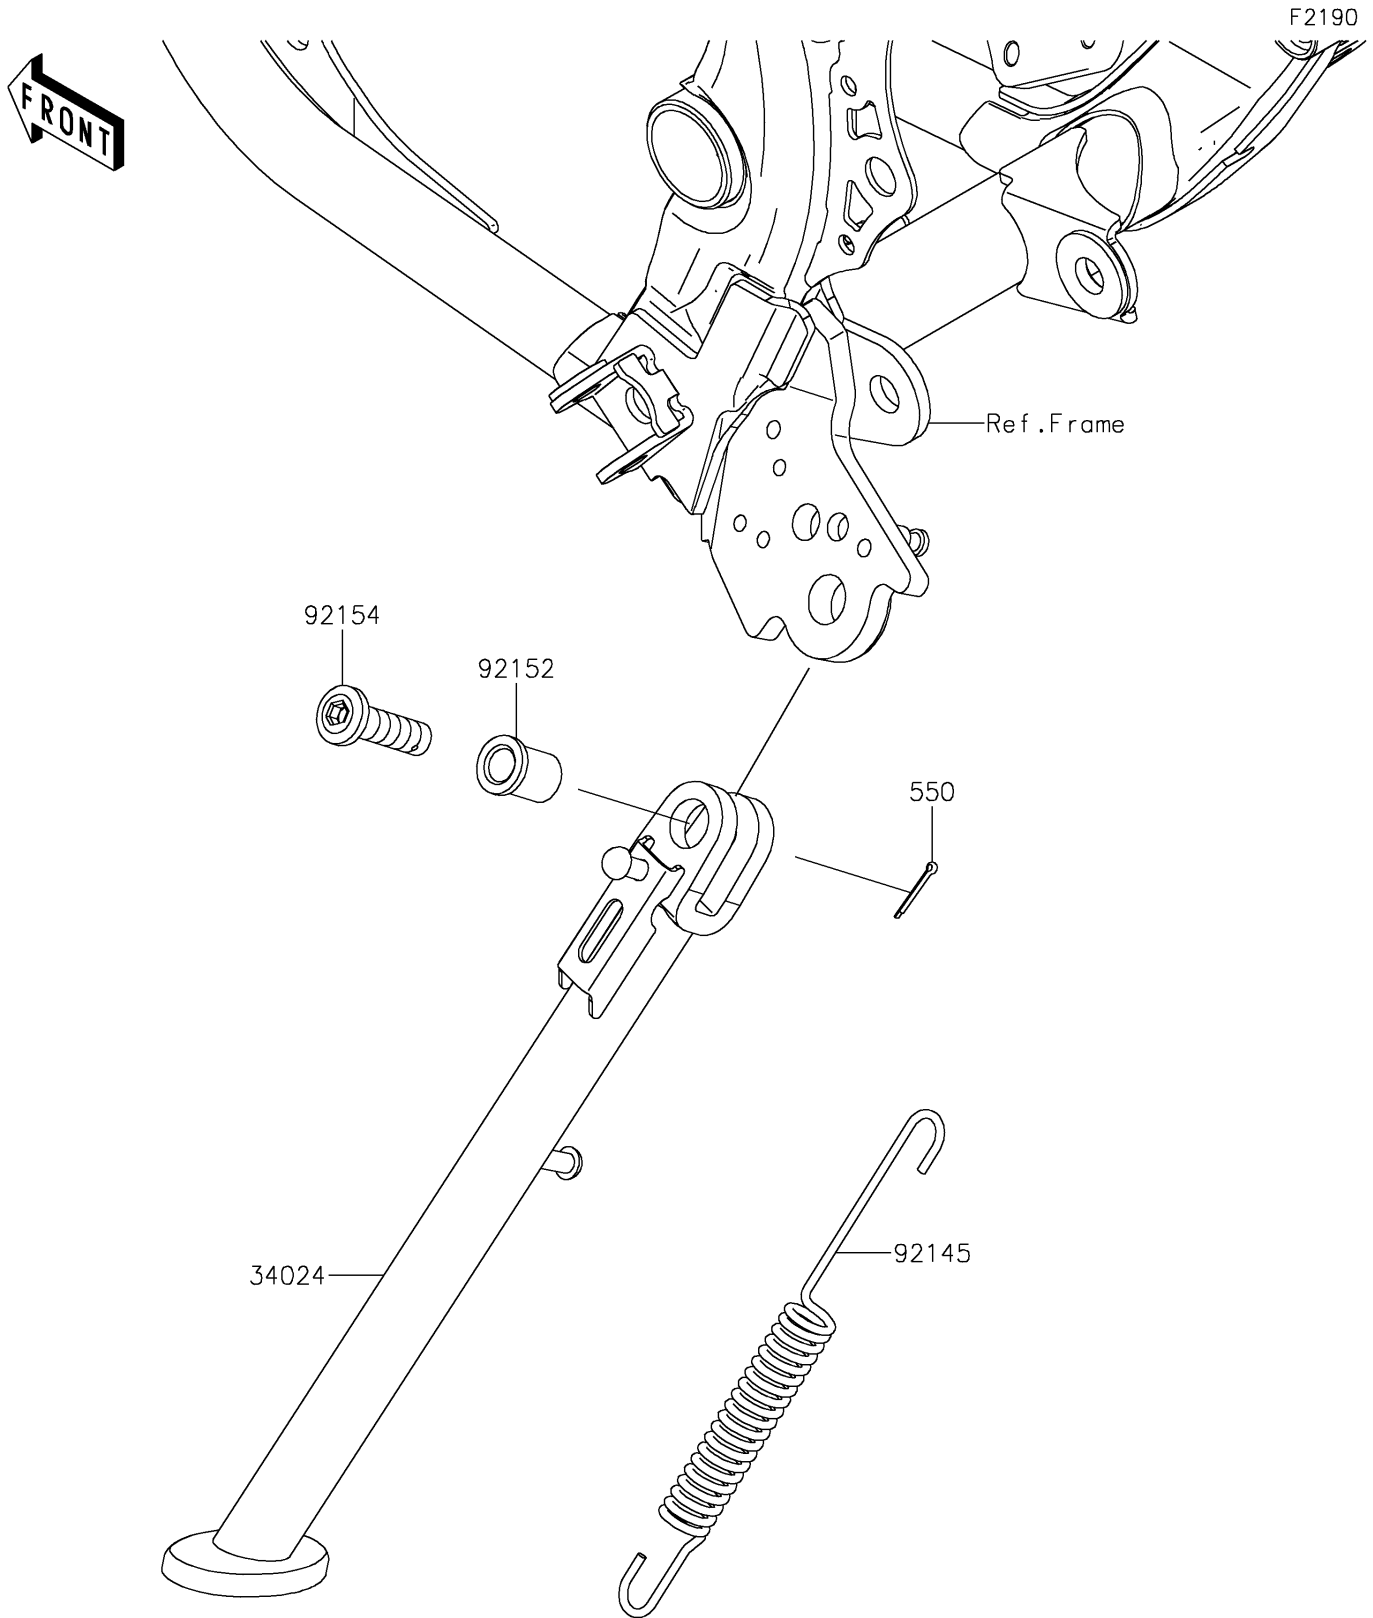

2023 KLX® 230SM ABS PARTS DIAGRAM

Stand(s)

2023 KLX® 230SM ABS PARTS LIST

Stand(s)

ITEM NAME	PART NUMBER	QUANTITY
STAND-SIDE,F.S.BLACK (Ref # 34024)	34024-0176-18R	1
SPRING,SIDE STAND (Ref # 92145)	92145-1910	1
COLLAR (Ref # 92152)	92152-2561	1
BOLT,SIDE STAND (Ref # 92154)	92154-3895	1
PIN-COTTER,2.0X15 (Ref # 550)	550AA2015	1