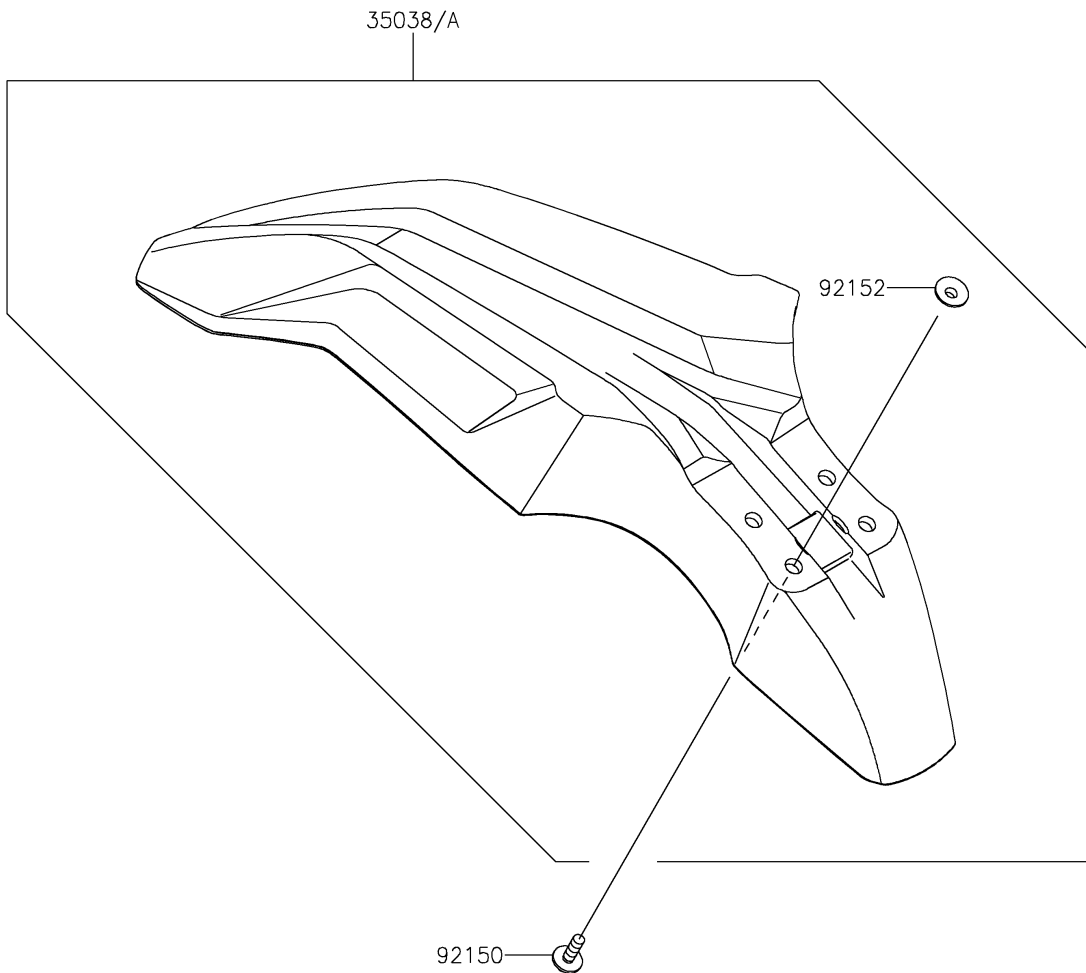

2023 KLX® 230SM ABS PARTS DIAGRAM

Front Fender(s)

F2171

WOD

2023 KLX® 230SM ABS PARTS LIST

Front Fender(s)

ITEM NAME	PART NUMBER	QUANTITY
FENDER-FRONT,O.BLUE (Ref # 35038)	35038-0030-274	1
FENDER-FRONT,L.GREEN (Ref # 35038A)	35038-0030-290	1
BOLT,FLANGED,6X20 (Ref # 92150)	92150-1339	4
COLLAR,6.6X9X6 (Ref # 92152)	92152-1999	4