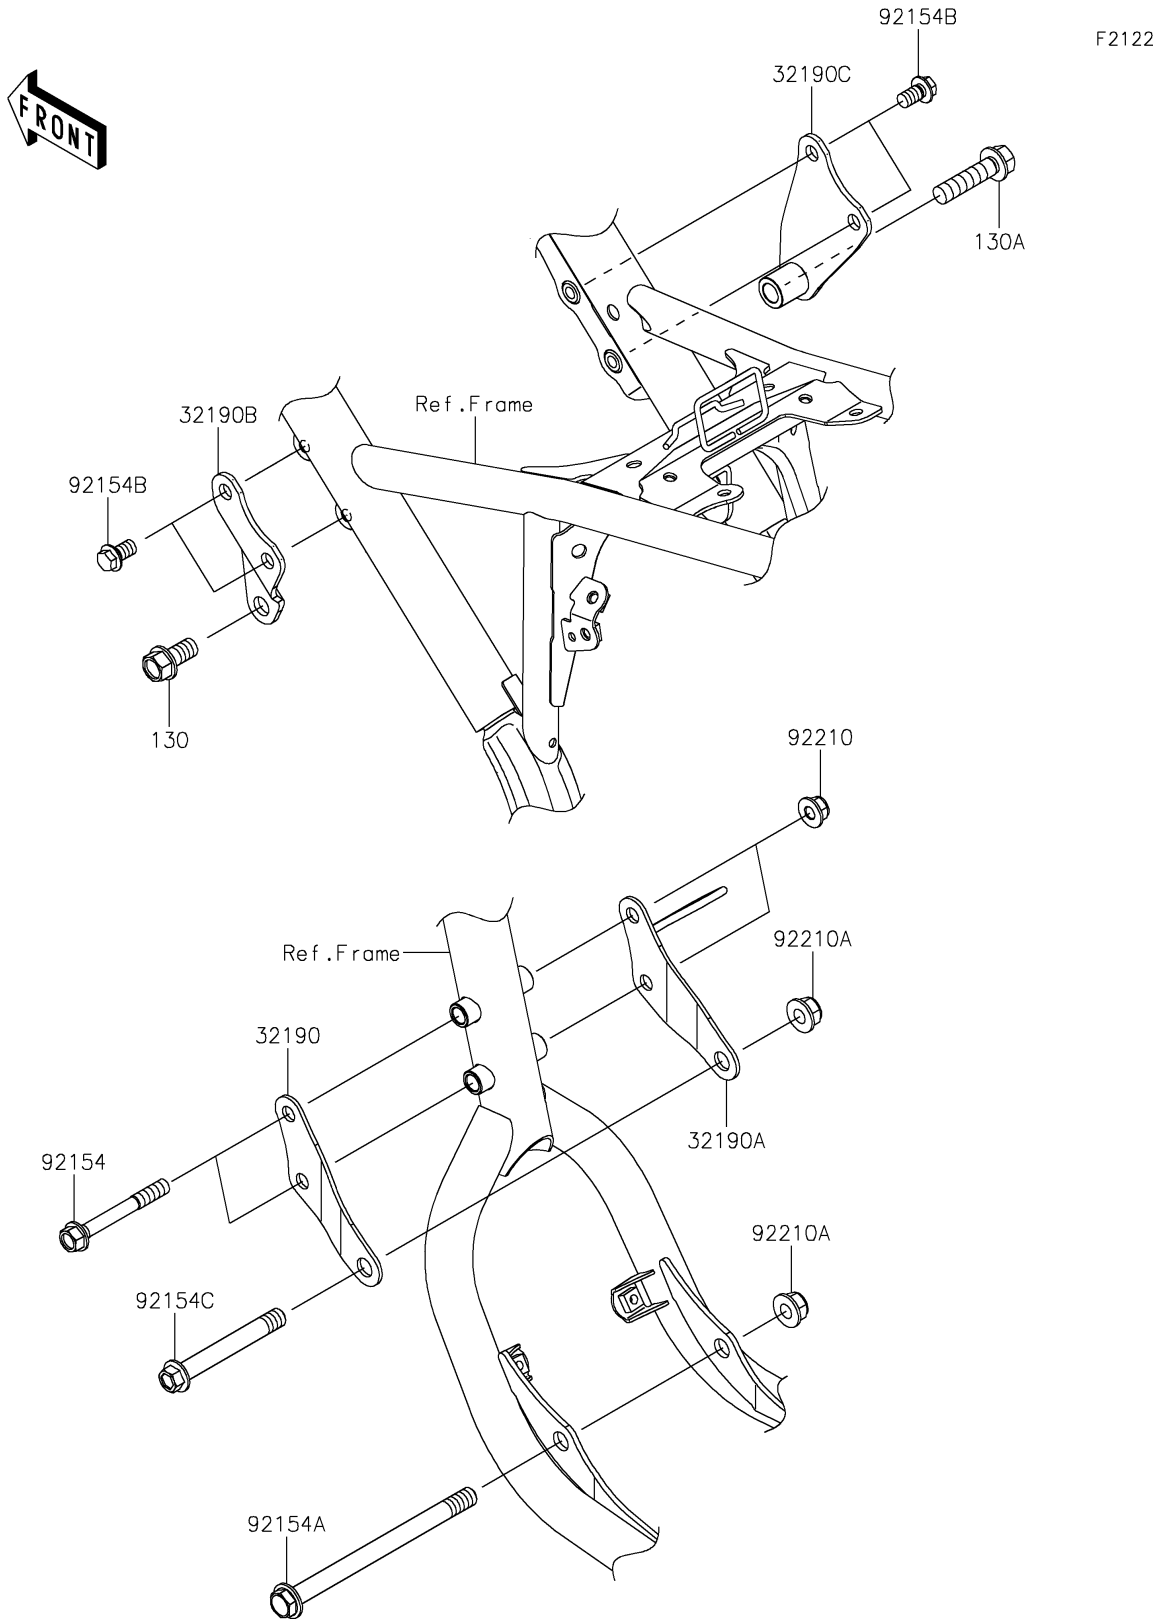

2023 KLX® 230SM ABS PARTS DIAGRAM

Engine Mount

2023 KLX® 230SM ABS PARTS LIST

Engine Mount

ITEM NAME	PART NUMBER	QUANTITY
BRACKET-ENGINE,FR,LH (Ref # 32190)	32190-0872	1
BRACKET-ENGINE,FR,RH (Ref # 32190A)	32190-0873	1
BRACKET-ENGINE,HEAD,LH (Ref # 32190B)	32190-0874	1
BRACKET-ENGINE,HEAD,RH (Ref # 32190C)	32190-0875	1
BOLT,FLANGED,8X65 (Ref # 92154)	92154-3896	2
BOLT,FLANGED,10X137 (Ref # 92154A)	92154-3897	1
BOLT,FLANGED,8X14 (Ref # 92154B)	92154-3913	4
BOLT,FLANGED,10X77 (Ref # 92154C)	92154-4041	1
NUT,8MM (Ref # 92210)	92210-0570	2
NUT,LOCK,FLANGED,10MM (Ref # 92210A)	92210-1080	2
BOLT-FLANGED,10X20 (Ref # 130)	130CA1020	1
BOLT-FLANGED,10X40 (Ref # 130A)	130CA1040	1