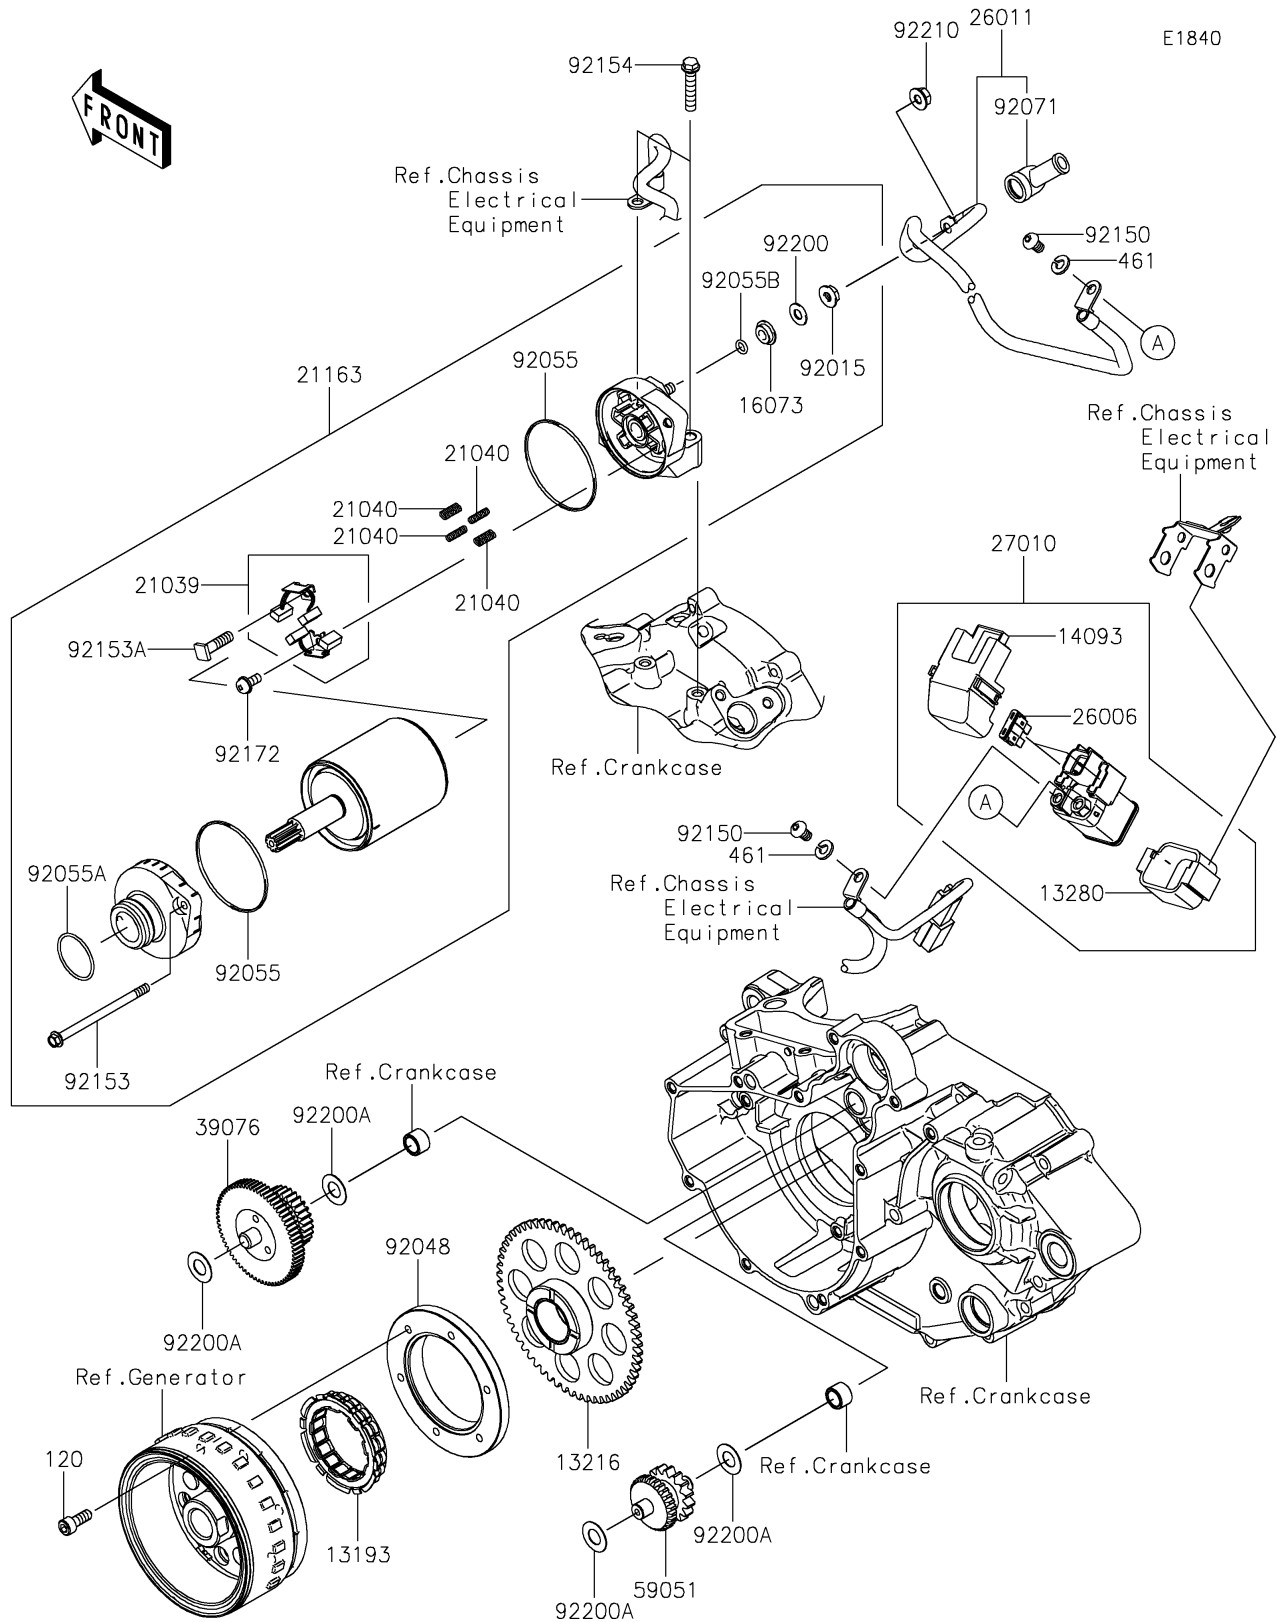

# 2023 KLX® 230SM ABS PARTS DIAGRAM

## Starter Motor

## 2023 KLX® 230SM ABS PARTS LIST

### Starter Motor

ITEM NAME	PART NUMBER	QUANTITY
CLUTCH-ASSY-ONEWAY (Ref # 13193)	13193-0014	1
GEAR-COMP,ONEWAY CLUTCH (Ref # 13216)	13216-0900	1
HOLDER (Ref # 13280)	13280-0710	1
COVER (Ref # 14093)	14093-0199	1
INSULATOR (Ref # 16073)	16073-0053	1
BRUSH,CARBON (Ref # 21039)	21039-0004	1
SPRING-BRUSH (Ref # 21040)	21040-0003	4
STARTER-ELECTRIC (Ref # 21163)	21163-0783	1
FUSE,BLADE,30A,GREEN (Ref # 26006)	26006-1006	2
WIRE-LEAD (Ref # 26011)	26011-0890	1
SWITCH (Ref # 27010)	27010-0754	1
LIMITER,STARTER IDLE GEAR (Ref # 39076)	39076-0020	1
GEAR-SPUR,IDLER (Ref # 59051)	59051-0824	1
NUT,STARTER MOTOR (Ref # 92015)	92015-1476	1
RACE,ONEWAY CLUTCH (Ref # 92048)	92048-0030	1
RING-O (Ref # 92055)	92055-0136	2
RING-O (Ref # 92055A)	92055-1276	1
RING-O,4.5X2.0 (Ref # 92055B)	92055-1370	1
GROMMET (Ref # 92071)	92071-0024	1
BOLT,6X10 (Ref # 92150)	92150-1577	2
BOLT (Ref # 92153)	92153-1850	2
BOLT (Ref # 92153A)	92153-1866	1
BOLT,FLANGED,6X30 (Ref # 92154)	92154-1773	2
SCREW (Ref # 92172)	92172-0334	1
WASHER (Ref # 92200)	92200-0386	1
WASHER,10.2X20X0.5 (Ref # 92200A)	92200-1976	4
NUT,6MM (Ref # 92210)	92210-0188	1
BOLT-SOCKET,6X12 (Ref # 120)	120CB0612	6
WASHER-SPRING,6MM (Ref # 461)	461DB0600	2