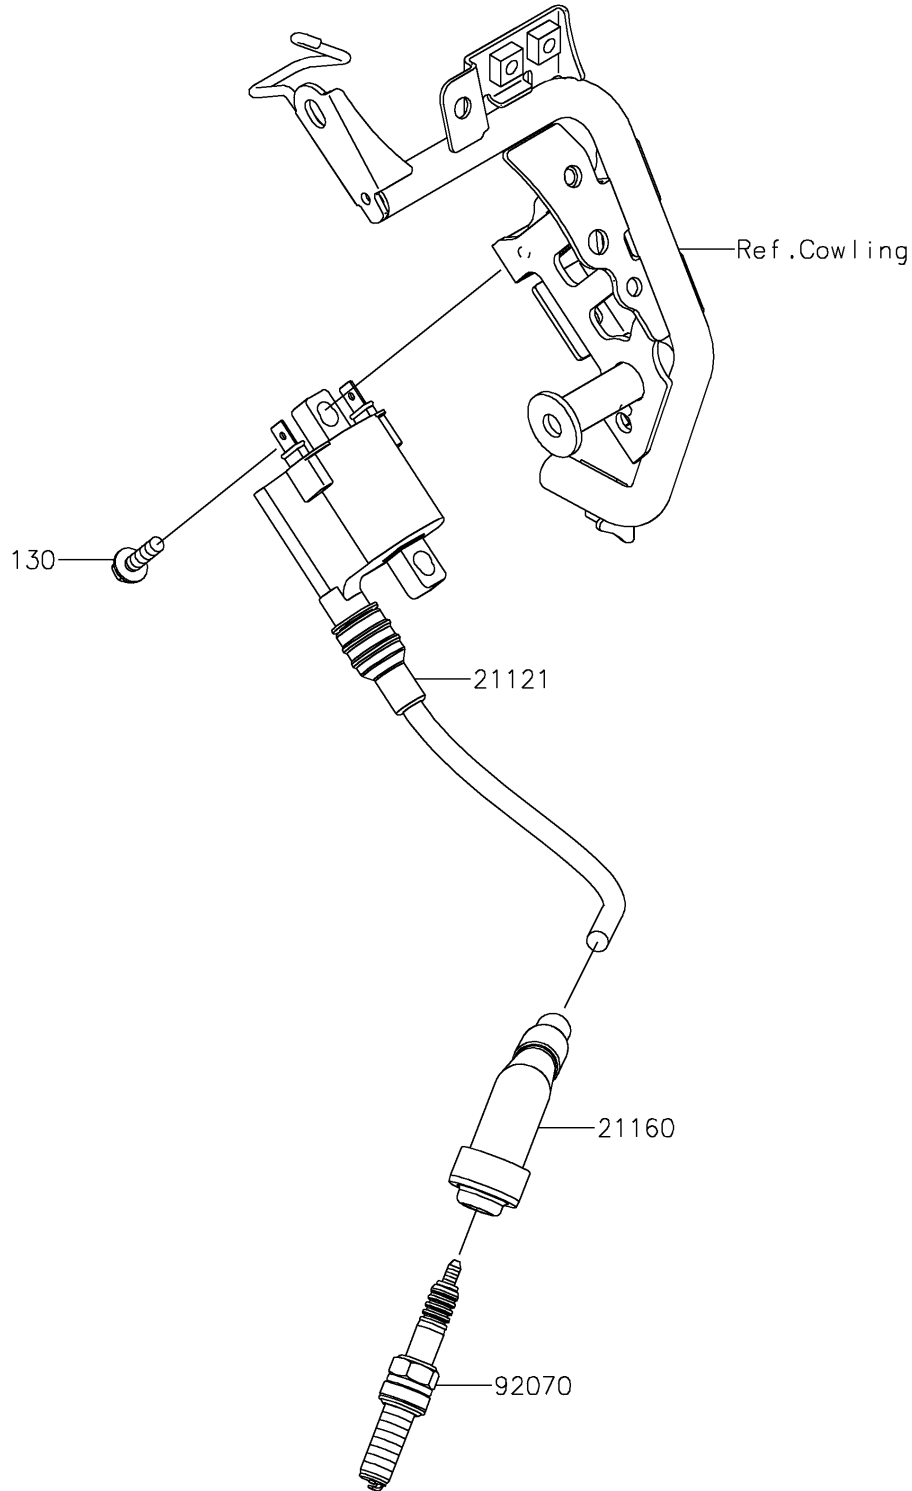

2023 KLX® 230SM ABS PARTS DIAGRAM

Ignition System

E1830

2023 KLX® 230SM ABS PARTS LIST

Ignition System

ITEM NAME	PART NUMBER	QUANTITY
COIL-IGNITION (Ref # 21121)	21121-0735	1
CAP-ASSY-PLUG (Ref # 21160)	21160-0026	1
PLUG-SPARK,LMAR9G(NGK) (Ref # 92070)	92070-0716	1
BOLT-FLANGED,5X18 (Ref # 130)	130BB0518	2