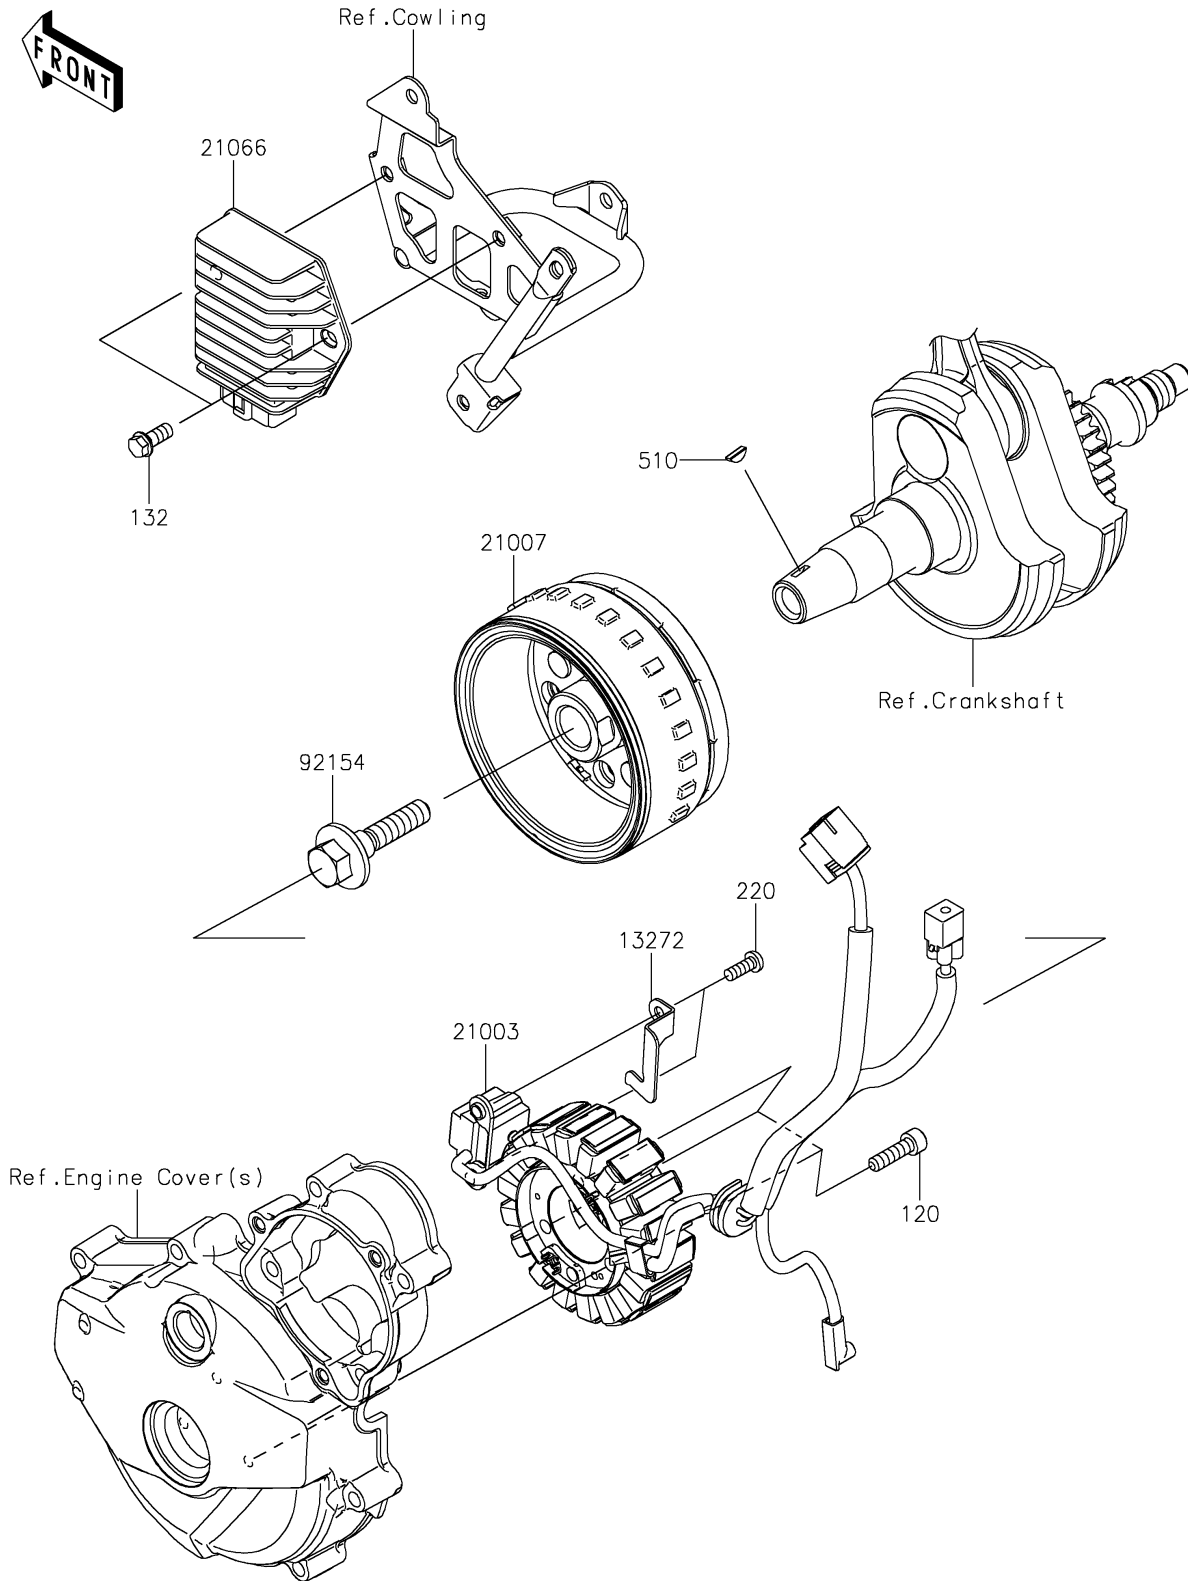

# 2023 KLX® 230SM ABS PARTS DIAGRAM

Generator

E1810

## 2023 KLX® 230SM ABS PARTS LIST

### Generator

ITEM NAME	PART NUMBER	QUANTITY
PLATE,PULSING COIL (Ref # 13272)	13272-2615	1
STATOR (Ref # 21003)	21003-0211	1
ROTOR (Ref # 21007)	21007-0722	1
REGULATOR-VOLTAGE (Ref # 21066)	21066-0793	1
BOLT (Ref # 92154)	92154-1309	1
BOLT-SOCKET,6X22 (Ref # 120)	120CA0622	3
BOLT-FLANGED-SMALL,6X14 (Ref # 132)	132BA0614	2
SCREW-PAN-CROS,5X14 (Ref # 220)	220AA0514	2
KEY-WOODRUFF (Ref # 510)	510A3100	1