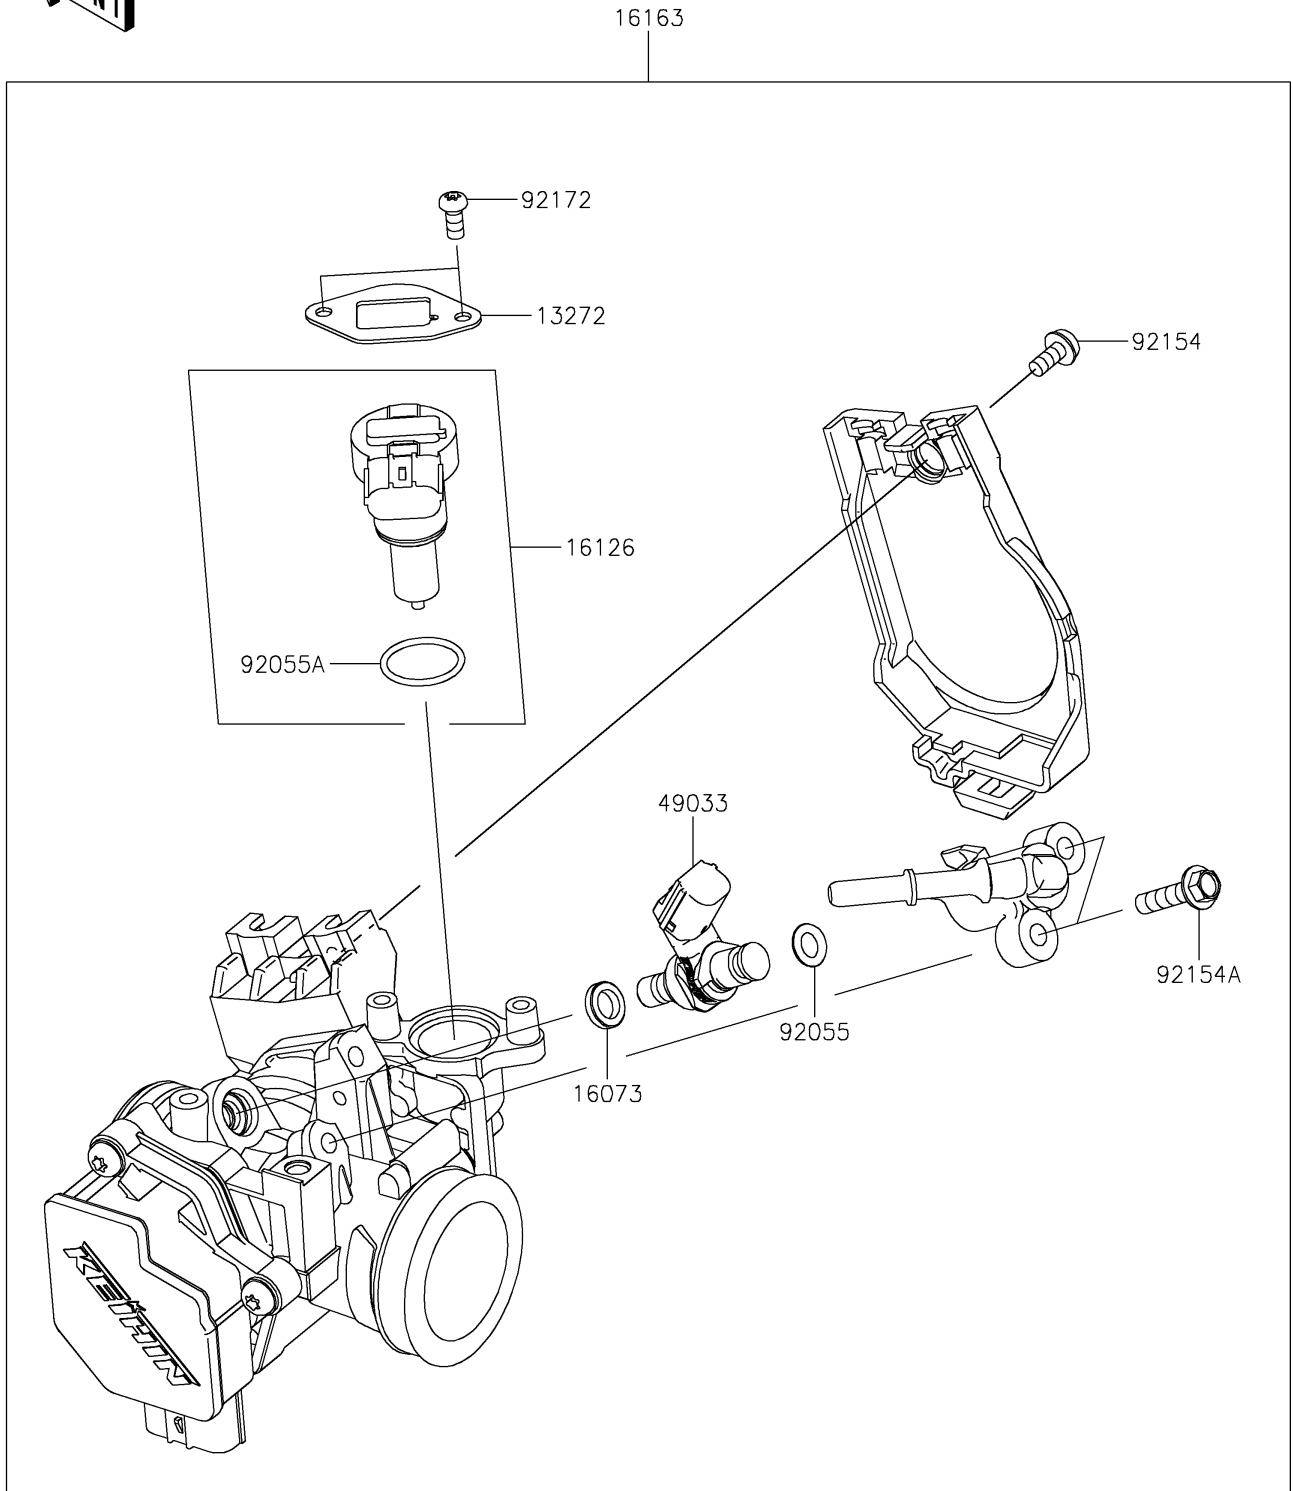

2023 KLX® 230SM ABS PARTS DIAGRAM

Throttle

E1510

2023 KLX® 230SM ABS PARTS LIST

Throttle

ITEM NAME	PART NUMBER	QUANTITY
PLATE (Ref # 13272)	13272-1862	1
INSULATOR (Ref # 16073)	16073-0821	1
VALVE,ISC (Ref # 16126)	16126-0729	1
THROTTLE-ASSY (Ref # 16163)	16163-0951	1
NOZZLE-INJECTION (Ref # 49033)	49033-0031	1
RING-O,6.3X2.2 (Ref # 92055)	92055-0821	1
RING-O (Ref # 92055A)	92055-0826	1
BOLT (Ref # 92154)	92154-0133	1
BOLT,FLANGED,5X20 (Ref # 92154A)	92154-1559	2
SCREW,TORX (Ref # 92172)	92172-0903	2