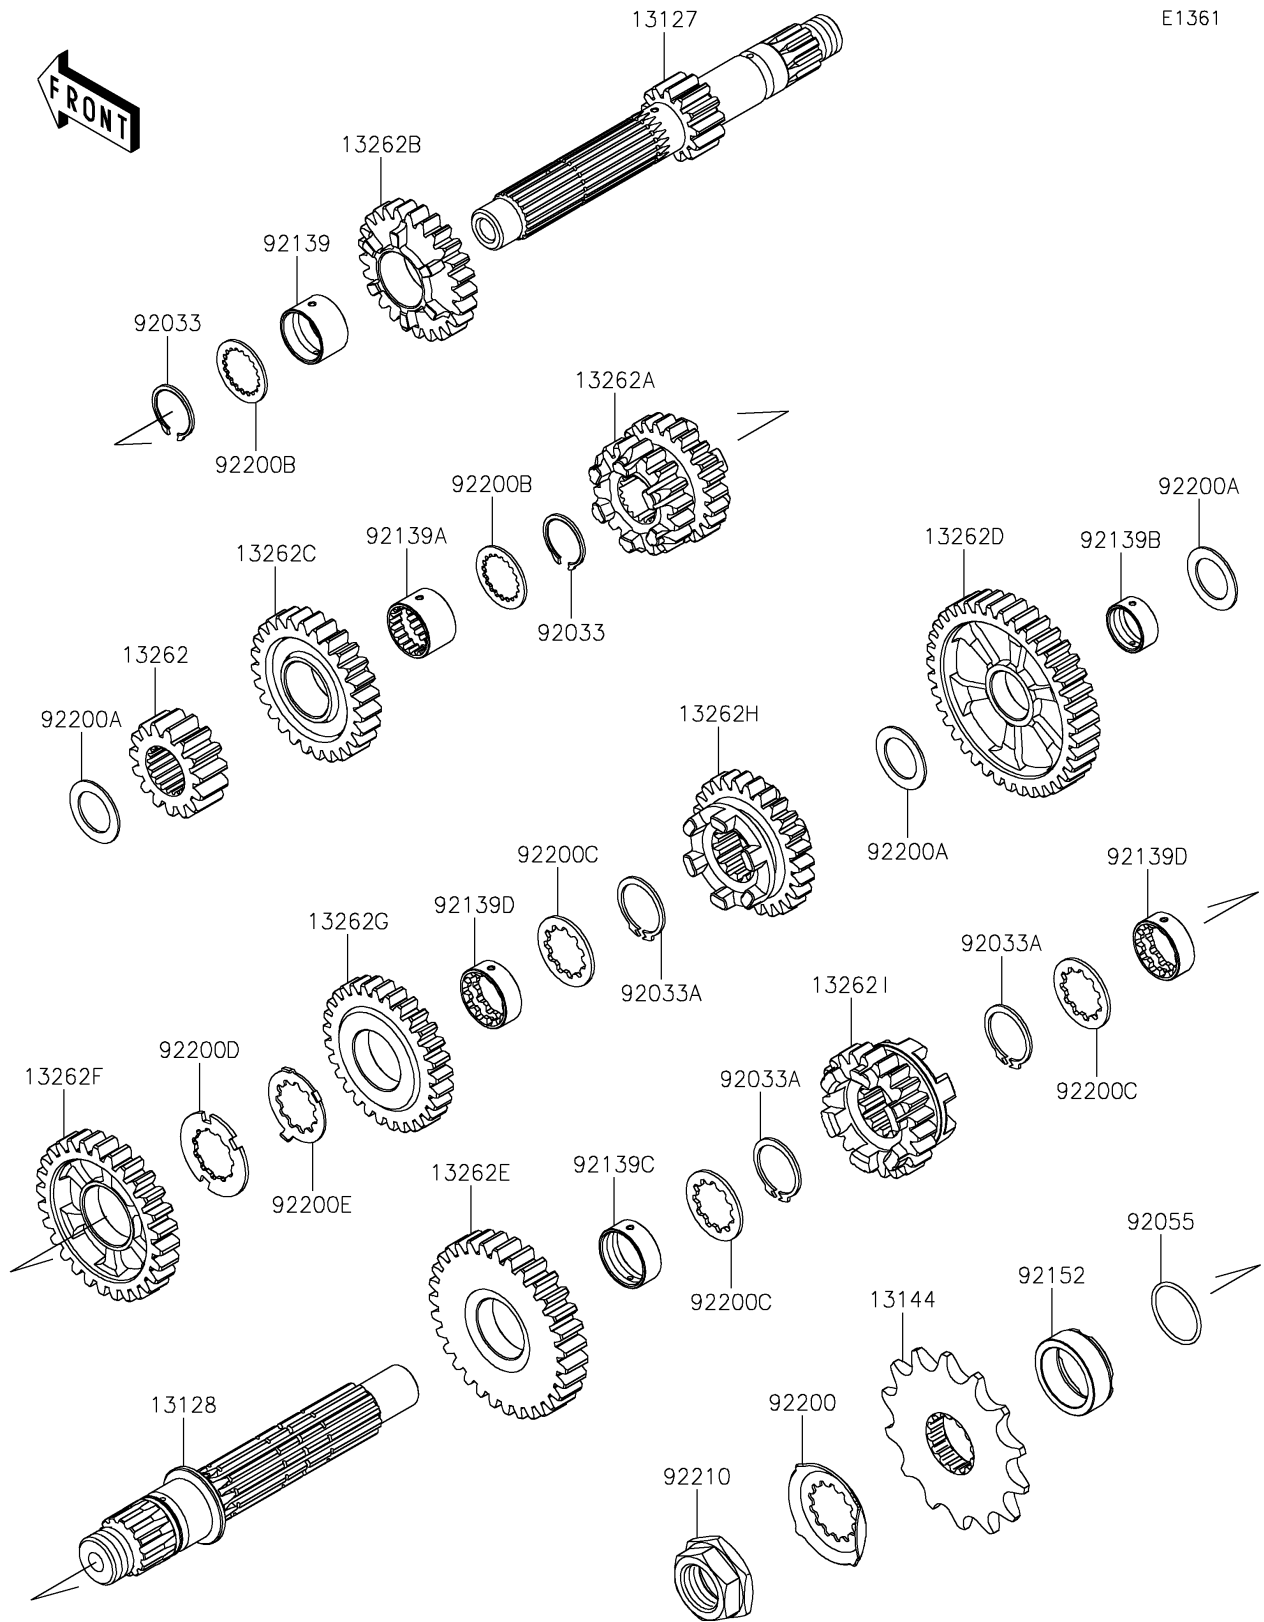

# 2023 KLX® 230SM ABS PARTS DIAGRAM

Transmission

E1361

## 2023 KLX® 230SM ABS PARTS LIST

### Transmission

ITEM NAME	PART NUMBER	QUANTITY
SHAFT-TRANSMISSION INPUT (Ref # 13127)	13127-0698	1
SHAFT-TRANSMISSION OUTPUT (Ref # 13128)	13128-0712	1
SPROCKET-OUTPUT,14T (Ref # 13144)	13144-0599	1
GEAR,INPUT 2ND,15T (Ref # 13262)	13262-1368	1
GEAR,INPUT 3RD&4TH,18T&23T (Ref # 13262A)	13262-1369	1
GEAR,INPUT 5TH,25T (Ref # 13262B)	13262-1370	1
GEAR,INPUT 6TH,27T (Ref # 13262C)	13262-1371	1
GEAR,OUTPUT LOW,39T (Ref # 13262D)	13262-1372	1
GEAR,OUTPUT 2ND,31T (Ref # 13262E)	13262-1373	1
GEAR,OUTPUT 3RD,28T (Ref # 13262F)	13262-1374	1
GEAR,OUTPUT 4TH,29T (Ref # 13262G)	13262-1375	1
GEAR,OUTPUT 5TH,26T (Ref # 13262H)	13262-1376	1
GEAR,OUTPUT 6TH,23T (Ref # 13262I)	13262-1377	1
RING-SNAP (Ref # 92033)	92033-0798	2
RING-SNAP (Ref # 92033A)	92033-0799	3
RING-O,21.5X1.5 (Ref # 92055)	92055-0196	1
BUSHING,20X23X14 (Ref # 92139)	92139-0917	1
BUSHING,17.9X23X14.5 (Ref # 92139A)	92139-0918	1
BUSHING,17X20X8.5 (Ref # 92139B)	92139-0919	1
BUSHING,22X25X8.5 (Ref # 92139C)	92139-0920	1
BUSHING,18.7X25X8.6 (Ref # 92139D)	92139-0921	2
COLLAR (Ref # 92152)	92152-1350	1
WASHER (Ref # 92200)	92200-1720	1
WASHER,17.2X26X1 (Ref # 92200A)	92200-2223	3
WASHER,20X26X1.2 (Ref # 92200B)	92200-2224	2
WASHER,22.3X29X1.5 (Ref # 92200C)	92200-2226	3
WASHER (Ref # 92200D)	92200-2227	1
WASHER (Ref # 92200E)	92200-2228	1
NUT,20MM (Ref # 92210)	92210-0850	1