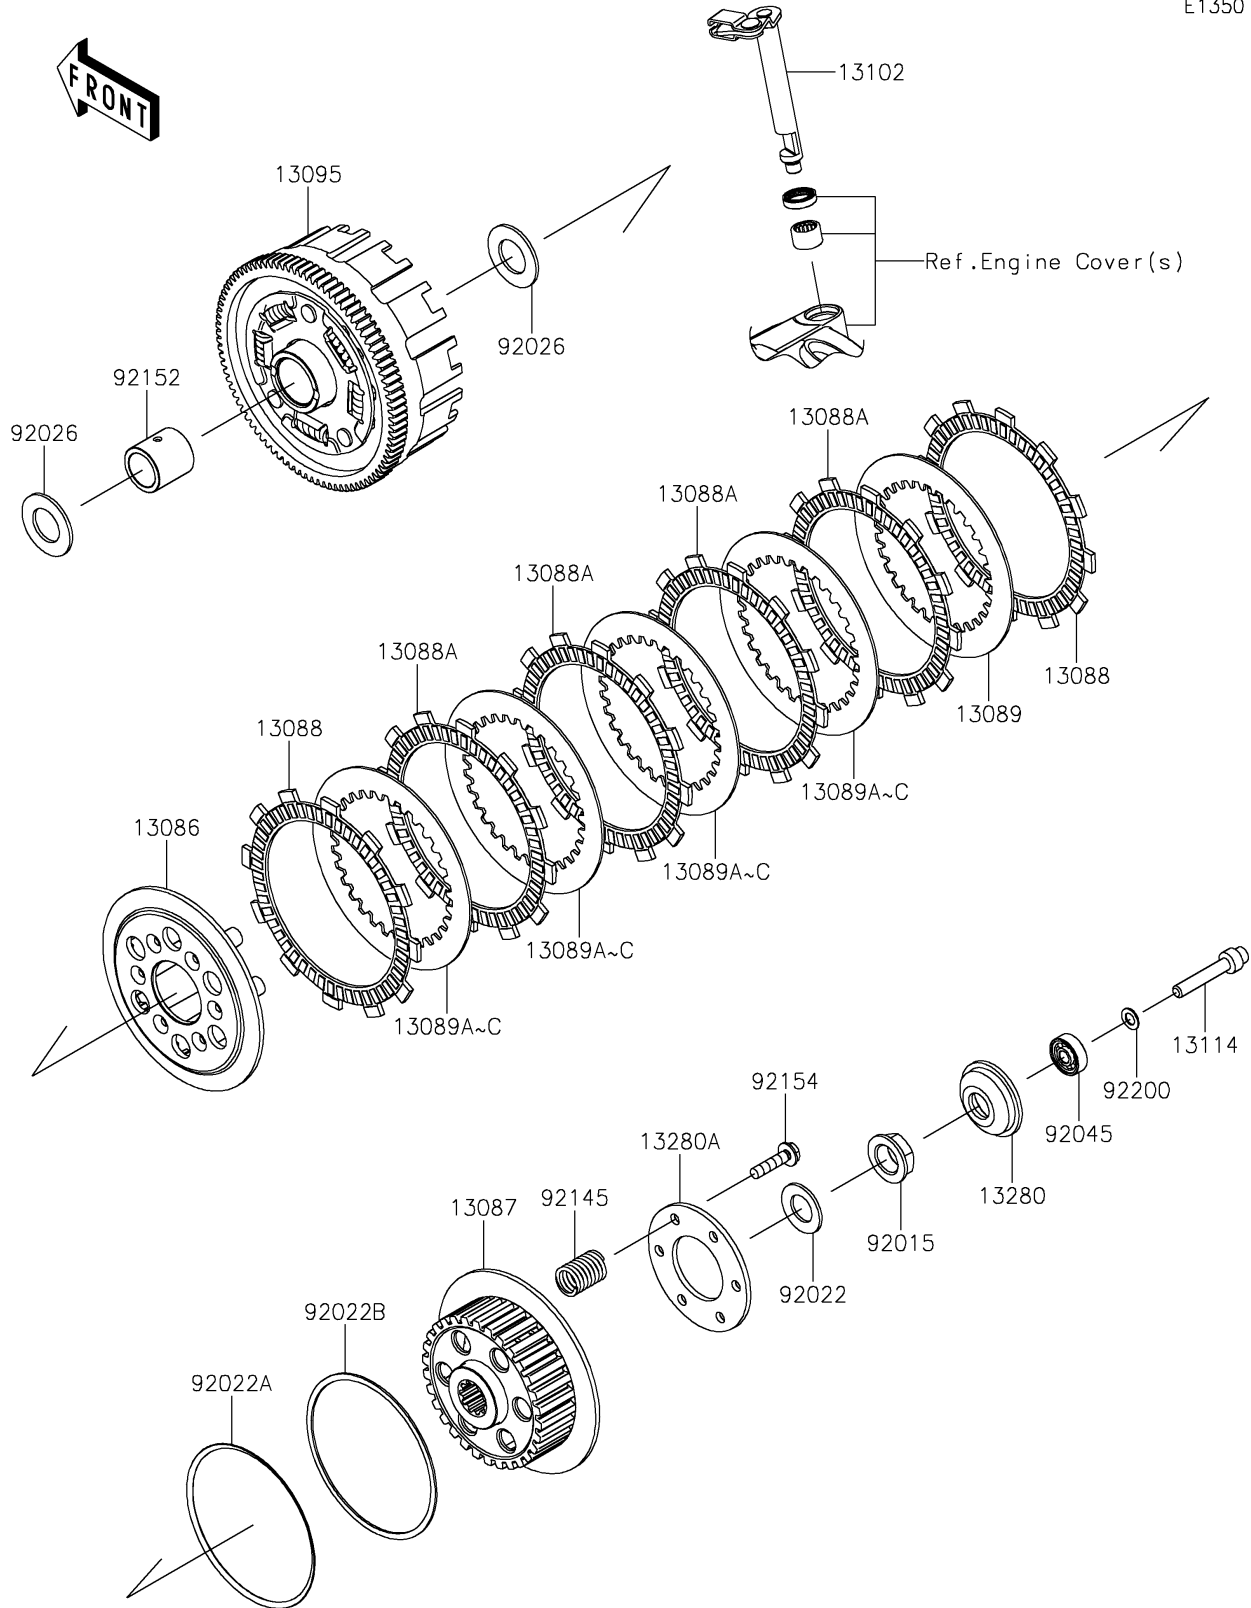

2023 KLX® 230SM ABS PARTS DIAGRAM

Clutch

E1350

2023 KLX® 230SM ABS PARTS LIST

Clutch

ITEM NAME	PART NUMBER	QUANTITY
WHEEL-CLUTCH (Ref # 13086)	13086-0008	1
HUB-CLUTCH (Ref # 13087)	13087-0588	1
PLATE-FRICTION (Ref # 13088)	13088-0562	2
PLATE-FRICTION (Ref # 13088A)	13088-0603	4
PLATE-CLUTCH (Ref # 13089)	13089-1085	1
PLATE-CLUTCH,T=1.6 (Ref # 13089A)	13089-1094	4
PLATE-CLUTCH,T=2.0 (Ref # 13089B)	13089-1116	AR
PLATE-CLUTCH,T=1.2 (Ref # 13089C)	13089-1117	AR
HOUSING-COMP-CLUTCH (Ref # 13095)	13095-0595	1
RELEASE-COMP-CLUTCH (Ref # 13102)	13102-0085	1
PUSHER-CLUTCH (Ref # 13114)	13114-0001	1
HOLDER,CLUTCH PUSHER (Ref # 13280)	13280-0812	1
HOLDER,CLUTCH SPRING (Ref # 13280A)	13280-0936	1
NUT,16MM (Ref # 92015)	92015-1581	1
WASHER,16.3X29X1.75 (Ref # 92022)	92022-1356	1
WASHER,JUDDER SPRING (Ref # 92022A)	92022-1974	1
WASHER,JUDDER SPRING SEAT (Ref # 92022B)	92022-1993	1
SPACER,20.3X36.6X2 (Ref # 92026)	92026-0725	2
BEARING-BALL,627UMC3 J (Ref # 92045)	92045-0915	1
SPRING (Ref # 92145)	92145-1846	6
COLLAR,20X26.8X26.7 (Ref # 92152)	92152-2550	1
BOLT,6X25 (Ref # 92154)	92154-3785	6
WASHER,7X12.5X0.8 (Ref # 92200)	92200-0909	1