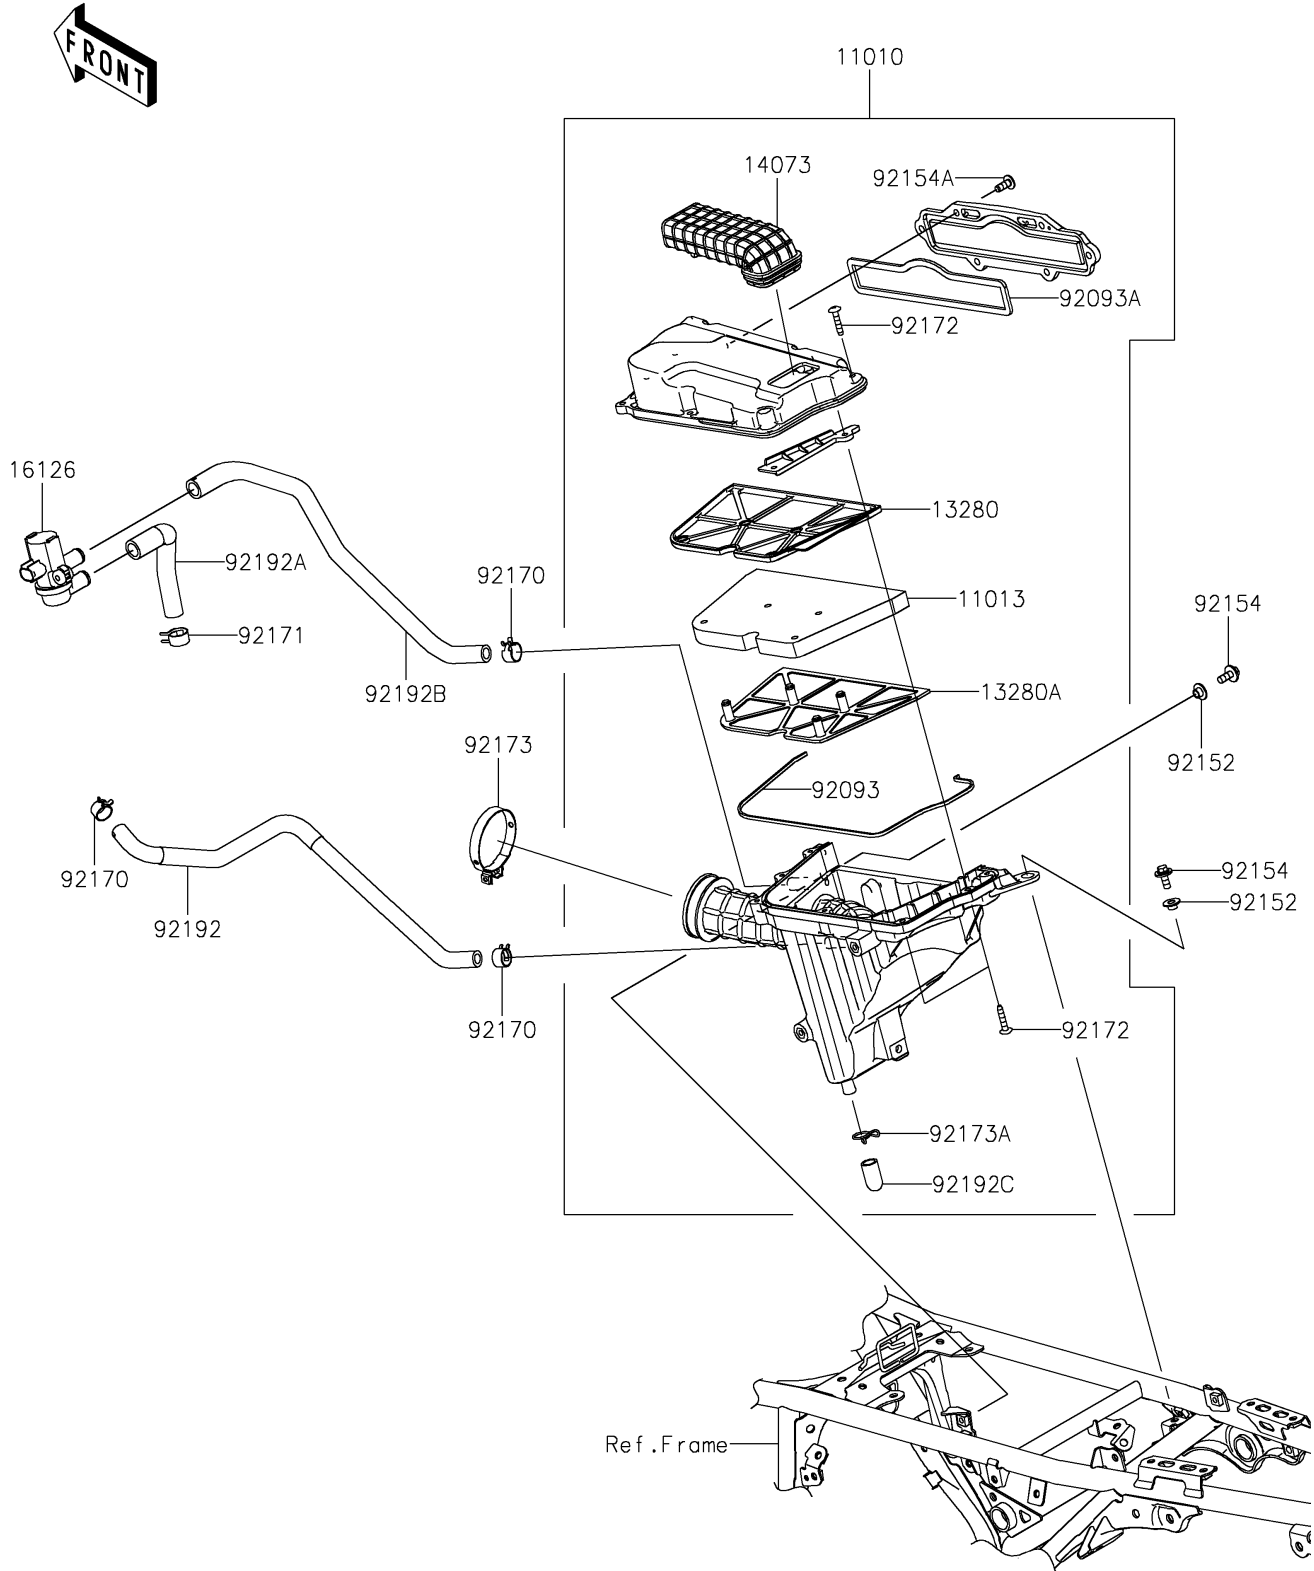

2023 KLX® 230SM ABS PARTS DIAGRAM

Air Cleaner

E1130

2023 KLX® 230SM ABS PARTS LIST

Air Cleaner

ITEM NAME	PART NUMBER	QUANTITY
FILTER-ASSY-AIR (Ref # 11010)	11010-1810	1
ELEMENT-AIR FILTER (Ref # 11013)	11013-0790	1
HOLDER,UPP (Ref # 13280)	13280-0945	1
HOLDER,LWR (Ref # 13280A)	13280-0946	1
DUCT,IN (Ref # 14073)	14073-0928	1
VALVE,AIR SWITCH (Ref # 16126)	16126-0750	1
SEAL (Ref # 92093)	92093-0727	1
SEAL (Ref # 92093A)	92093-0728	1
COLLAR,6.3X8.3X6.2 (Ref # 92152)	92152-2586	2
BOLT,FLANGED-SMALL,6X16 (Ref # 92154)	92154-1183	2
BOLT,6X16 (Ref # 92154A)	92154-3970	6
CLAMP (Ref # 92170)	92170-1434	3
CLAMP (Ref # 92171)	92171-0533	1
SCREW (Ref # 92172)	92172-1291	7
CLAMP (Ref # 92173)	92173-2191	1
CLAMP,14MM (Ref # 92173A)	92173-2474	1
TUBE,BLOW-BY (Ref # 92192)	92192-1929	1
TUBE,ASWV-HEAD (Ref # 92192A)	92192-1930	1
TUBE,A/C-ASWV (Ref # 92192B)	92192-1931	1
TUBE (Ref # 92192C)	92192-2582	1