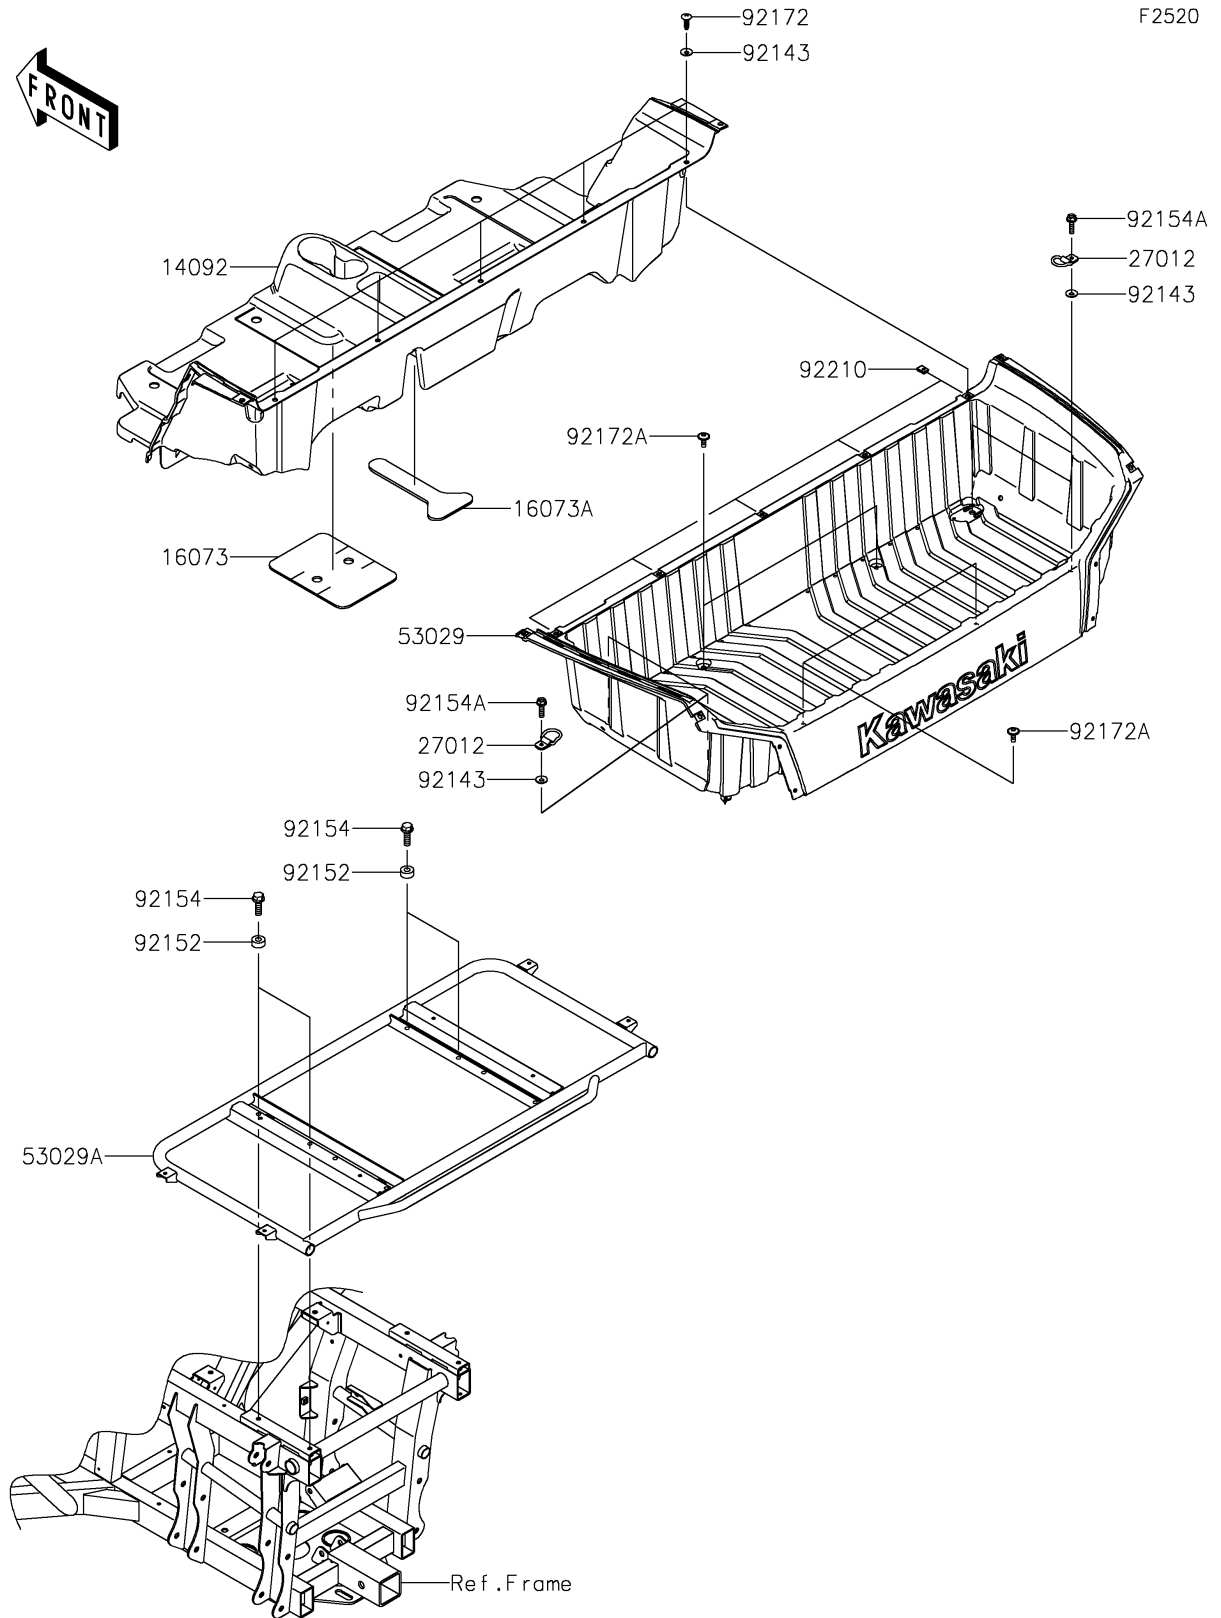

2025 TERYX4™ S SE PARTS DIAGRAM

Carrier(s)

2025 TERYX4™ S SE PARTS LIST

Carrier(s)

ITEM NAME	PART NUMBER	QUANTITY
COVER,RR CONSOLE (Ref # 14092)	14092-1057	1
INSULATOR,CENTER CONSOLE (Ref # 16073)	16073-0803	1
INSULATOR (Ref # 16073A)	16073-0842	1
HOOK (Ref # 27012)	27012-0783	4
CARRIER (Ref # 53029)	53029-0309	1
CARRIER (Ref # 53029A)	53029-0352	1
COLLAR (Ref # 92143)	92143-1087	9
COLLAR,8.2X18X8 (Ref # 92152)	92152-1553	4
BOLT,FLANGED,8X25 (Ref # 92154)	92154-1302	4
BOLT,FLANGED,6X22 (Ref # 92154A)	92154-1356	4
SCREW,TAPPING,6X20 (Ref # 92172)	92172-0488	5
SCREW,6X16 (Ref # 92172A)	92172-0711	4
NUT,LEAF SPRING,6MM (Ref # 92210)	92210-0624	5