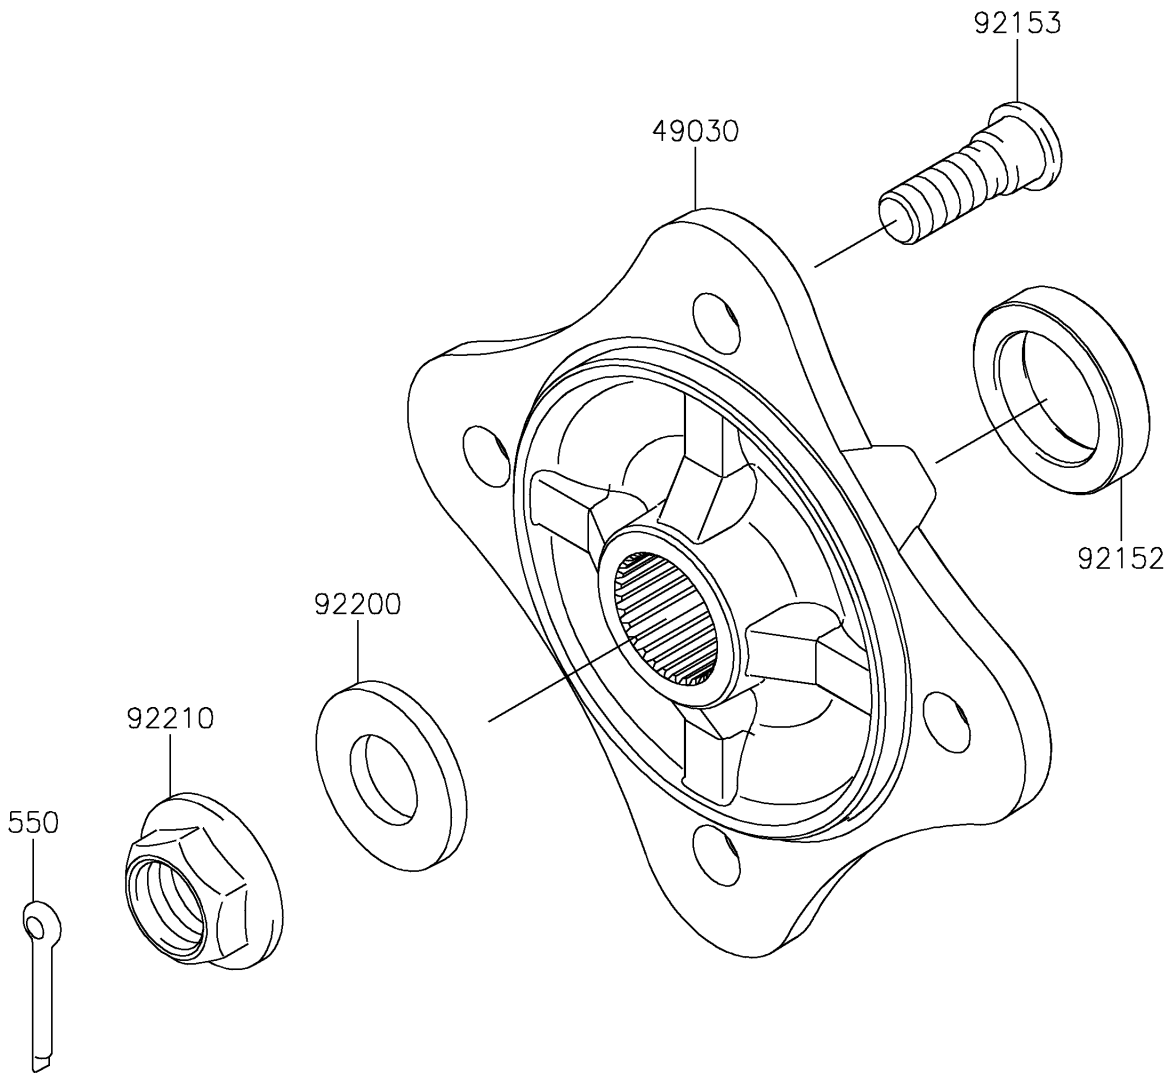

2025 TERYX4™ S SE PARTS DIAGRAM

Rear Hubs/Brakes

F2240

2025 TERYX4™ S SE PARTS LIST

Rear Hubs/Brakes

ITEM NAME	PART NUMBER	QUANTITY
HUB,RR (Ref # 49030)	49030-0563	2
COLLAR,30.1X44X9 (Ref # 92152)	92152-1700	2
BOLT,12MM (Ref # 92153)	92153-1915	8
WASHER,20.3X41X4.5 (Ref # 92200)	92200-0921	2
NUT,FLANGED,20MM (Ref # 92210)	92210-2093	2
PIN-COTTER,4.0X30 (Ref # 550)	550AA4030	2