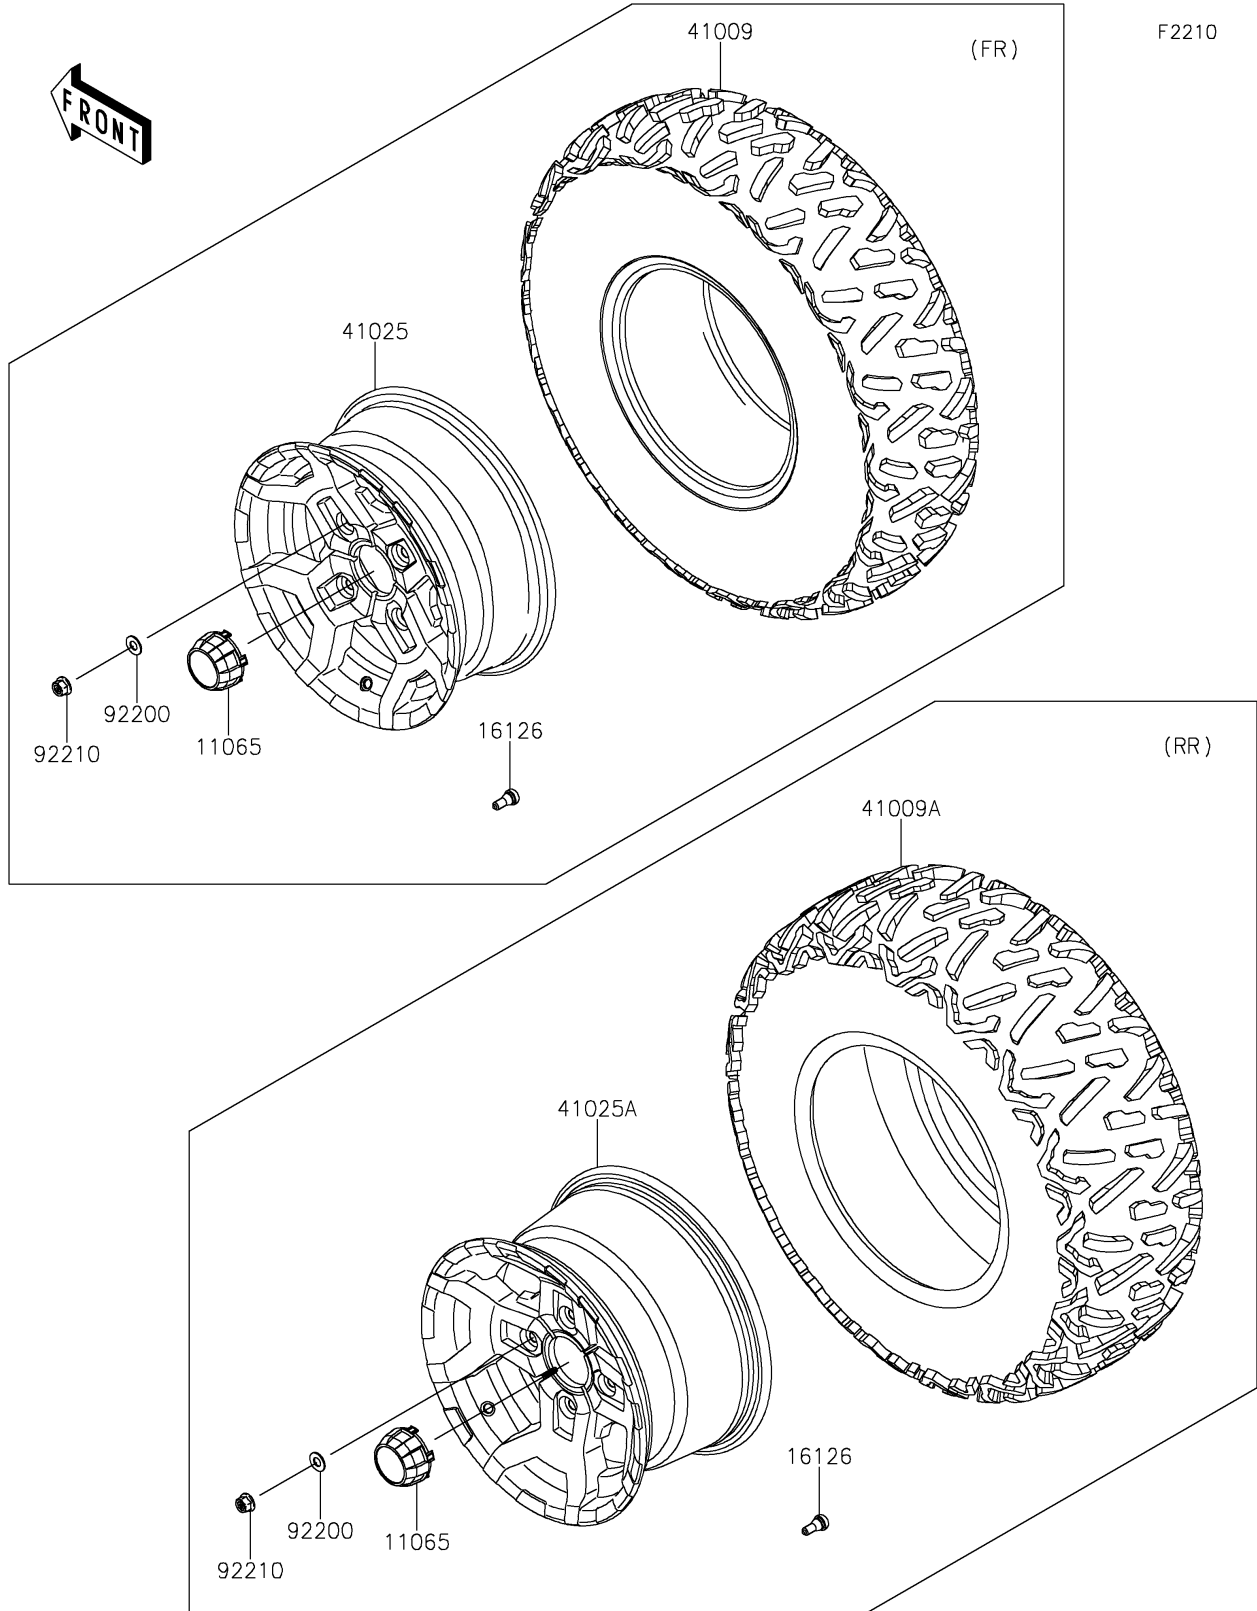

2025 TERYX4™ S SE PARTS DIAGRAM

Wheels/Tires

2025 TERYX4™ S SE PARTS LIST

Wheels/Tires

ITEM NAME	PART NUMBER	QUANTITY
CAP,WHEEL,F.BLACK (Ref # 11065)	11065-0893-6Z	4
VALVE (Ref # 16126)	16126-4001	4
TIRE,27X9.00R14 6PR,BIGHORN2.0 (Ref # 41009)	41009-0589	2
TIRE,27X11.00R14 6PR,BIGHORN2 (Ref # 41009A)	41009-0590	2
RIM,FR,14X6.0AT,BLACK (Ref # 41025)	41025-0424-31D	2
RIM,14X8.0AT,BLACK (Ref # 41025A)	41025-0425-31D	2
WASHER,12.1X25X1.6 (Ref # 92200)	92200-0455	16
NUT,12MM (Ref # 92210)	92210-0603	16