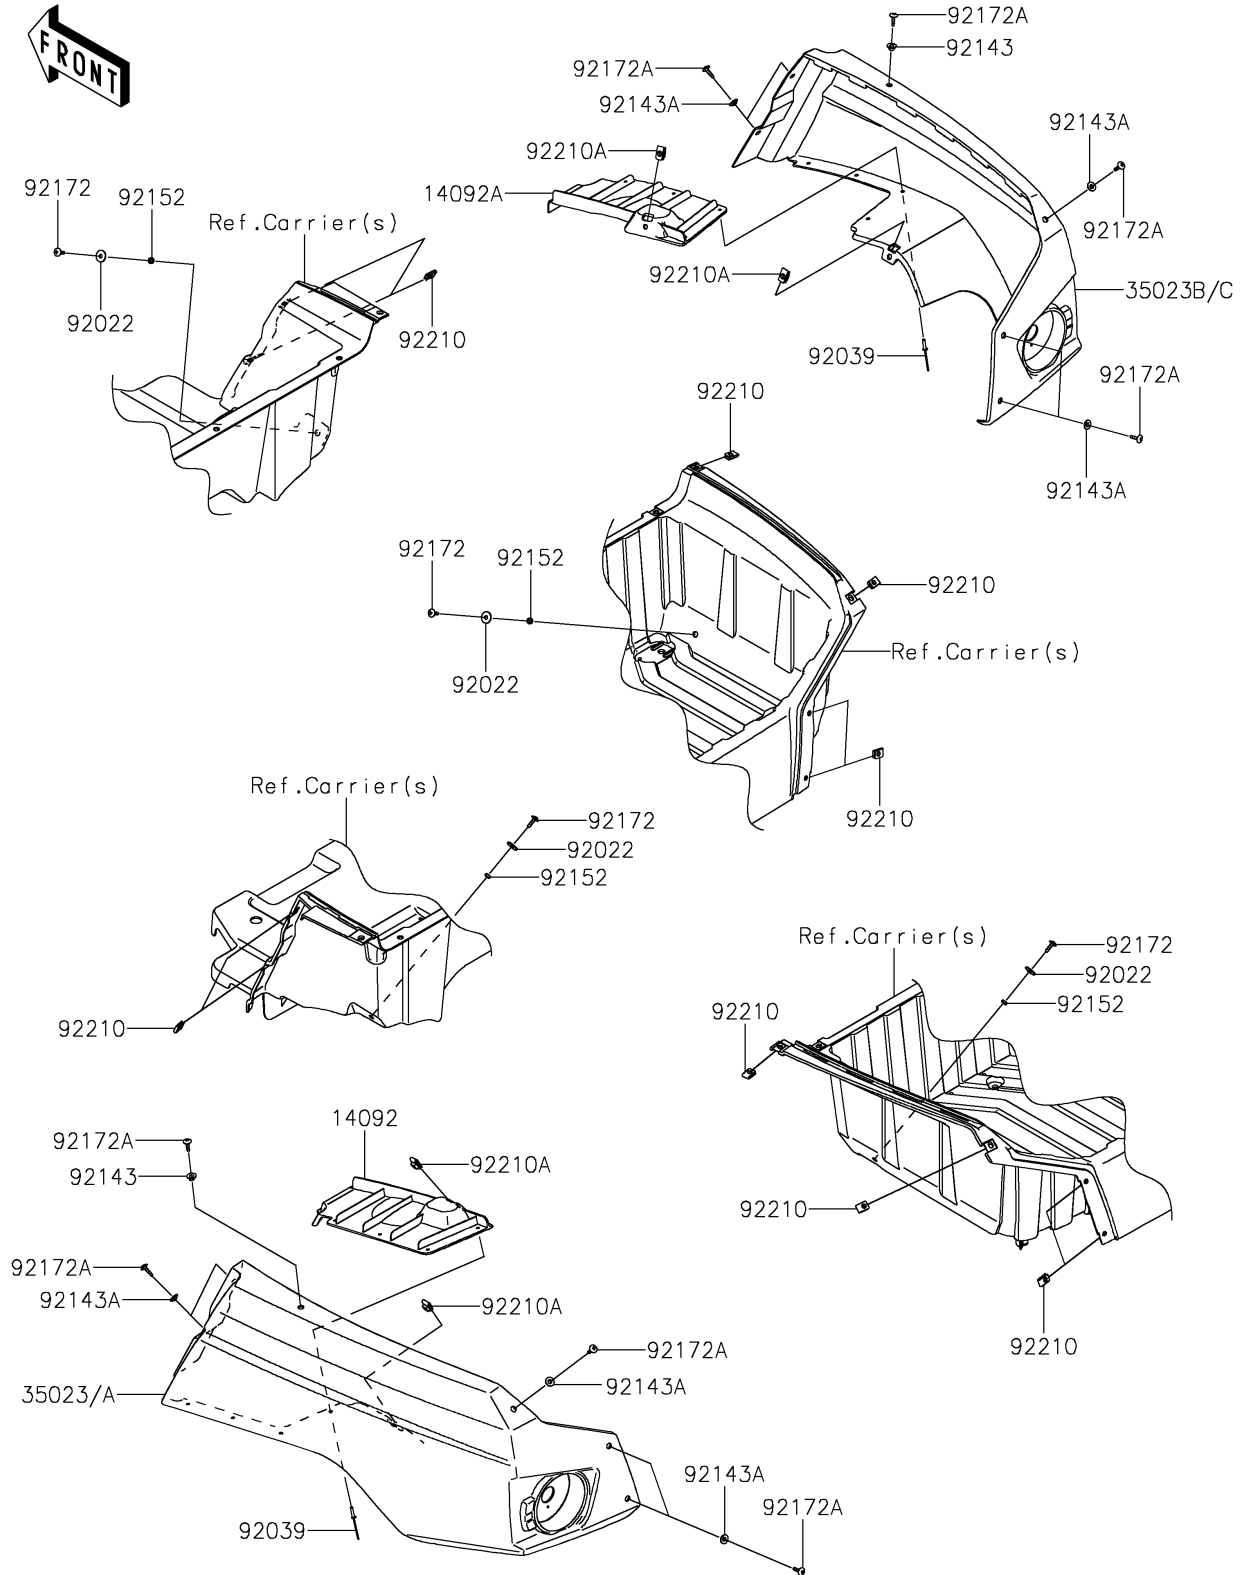

2025 TERYX4™ S SE PARTS DIAGRAM

Rear Fender(s)

F2172

2025 TERYX4™ S SE PARTS LIST

Rear Fender(s)

ITEM NAME	PART NUMBER	QUANTITY
COVER,INNER,LH (Ref # 14092)	14092-0863	1
COVER,INNER,RH (Ref # 14092A)	14092-0864	1
FENDER-REAR,LH,S.BLACK (Ref # 35023A)	35023-0307-839	1
FENDER-REAR,RH,S.BLACK (Ref # 35023C)	35023-0308-839	1
WASHER,6.5X20X1.6,BLACK (Ref # 92022)	92022-1346	4
RIVET,5X23.3 (Ref # 92039)	92039-0769	8
COLLAR (Ref # 92143)	92143-1057	2
COLLAR (Ref # 92143A)	92143-1087	10
COLLAR,6.3X10X3 (Ref # 92152)	92152-1834	4
SCREW,6X18 (Ref # 92172)	92172-0002	4
SCREW,TAPPING,6X20 (Ref # 92172A)	92172-0488	12
NUT,LEAF SPRING,6MM (Ref # 92210)	92210-0624	12
NUT,6MM (Ref # 92210A)	92210-0891	4