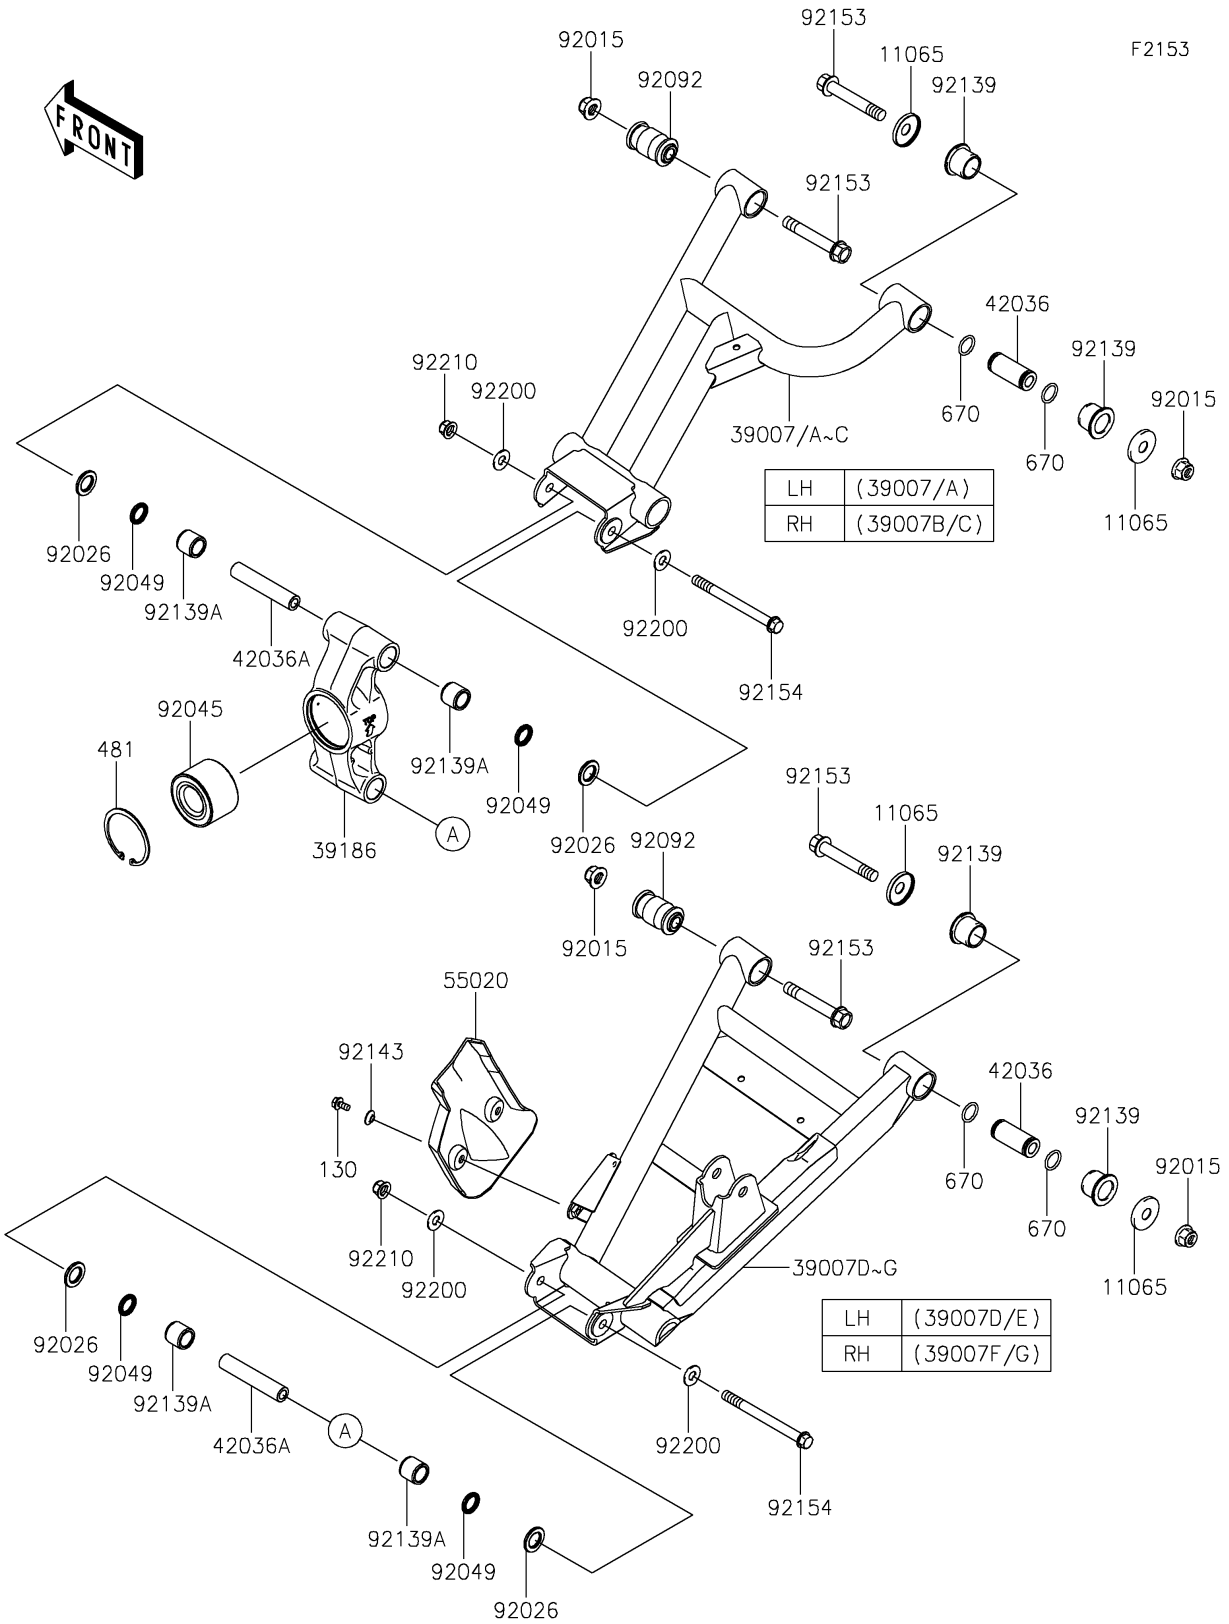

2025 Teryx4 S Special Edition PARTS DIAGRAM

Rear Suspension

2025 Teryx4 S Special Edition PARTS LIST

Rear Suspension

ITEM NAME	PART NUMBER	QUANTITY
CAP (Ref # 11065)	11065-0253	8
ARM-SUSP,RR,UPP,LH,P.C.L.GREEN (Ref # 39007)	39007-0449-42Q	1
ARM-SUSP,RR,UPP,RH,P.C.L.GREEN (Ref # 39007B)	39007-0450-42Q	1
ARM-SUSP,RR,LWR,LH,P.C.L.GREEN (Ref # 39007D)	39007-0451-42Q	1
ARM-SUSP,RR,LWR,RH,P.C.L.GREEN (Ref # 39007F)	39007-0452-42Q	1
KNUCKLE,RR (Ref # 39186)	39186-0316	2
SLEEVE (Ref # 42036)	42036-0062	4
SLEEVE,10X17X88 (Ref # 42036A)	42036-0710	4
GUARD,REAR ARM (Ref # 55020)	55020-0805	2
NUT,LOCK,FLANGED,12MM (Ref # 92015)	92015-1433	8
SPACER,17X28.6X3 (Ref # 92026)	92026-0746	8
BEARING-BALL,30X62X40 (Ref # 92045)	92045-0801	2
SEAL-OIL,17X24X3 (Ref # 92049)	92049-0726	8
BUSHING-RUBBER (Ref # 92092)	92092-0555	4
BUSHING (Ref # 92139)	92139-0231	8
BUSHING,17X24X21.5 (Ref # 92139A)	92139-0736	8
COLLAR (Ref # 92143)	92143-1087	4
BOLT,FLANGED,12X76.5 (Ref # 92153)	92153-1733	8
BOLT,FLANGED,10X117 (Ref # 92154)	92154-0743	4
WASHER,10.3X23X1.6 (Ref # 92200)	92200-2009	8
NUT,LOCK,FLANGED,10MM (Ref # 92210)	92210-1080	4
BOLT-FLANGED,6X12 (Ref # 130)	130BA0612	4
CIRCLIP (Ref # 481)	481J6200	2
O RING,18MM (Ref # 670)	670B2018	8