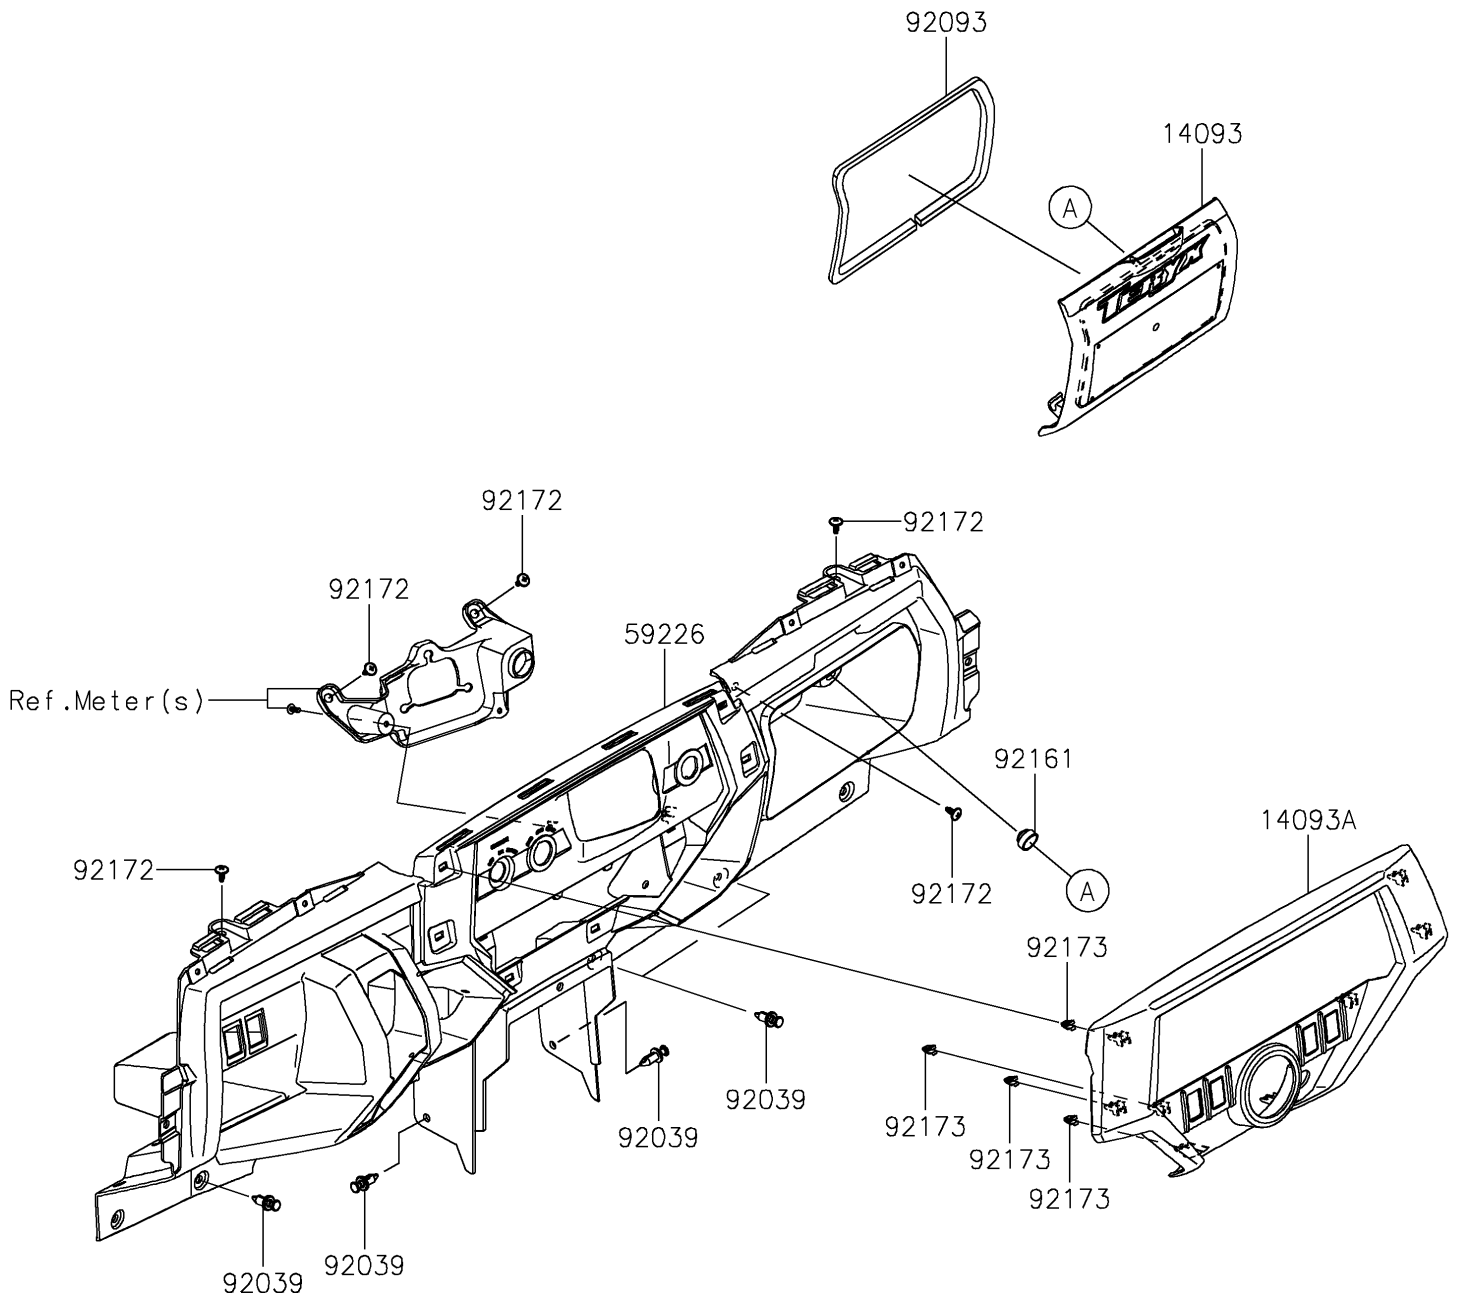

# 2025 TERYX4™ S SE PARTS DIAGRAM

Front Box

F2135

## 2025 TERYX4™ S SE PARTS LIST

### Front Box

ITEM NAME	PART NUMBER	QUANTITY
COVER,GLOVE BOX (Ref # 14093)	14093-0204	1
COVER,CENTER PANEL (Ref # 14093A)	14093-1279	1
PANEL-CONTROL (Ref # 59226)	59226-0761	1
RIVET (Ref # 92039)	92039-0776	5
SEAL,6X10 (Ref # 92093)	92093-0658	1
DAMPER (Ref # 92161)	92161-0568	1
SCREW,6X16 (Ref # 92172)	92172-0826	5
CLAMP (Ref # 92173)	92173-1423	8