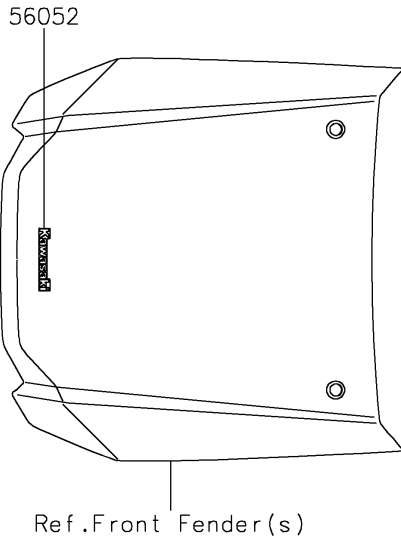

2023 TERYX4™ S LE PARTS DIAGRAM

Decals(Red)(JPFNN/JPFNL)

F2861D

2023 TERYX4™ S LE PARTS LIST

Decals(Red)(JPFNN/JPFNL)

ITEM NAME	PART NUMBER	QUANTITY
MARK,KAWASAKI (Ref # 56052)	56052-0928	1
MARK,FR FENDER,TERYX4S (Ref # 56054)	56054-3810	2
PATTERN,FR FENDER,LH (Ref # 56076)	56076-2185	1
PATTERN,FR FENDER,RH (Ref # 56076A)	56076-2186	1
PATTERN,SIDE GUARD,LH,UPP (Ref # 56076B)	56076-4167	1
PATTERN,SIDE GUARD,LH,CNT (Ref # 56076C)	56076-4168	1
PATTERN,SIDE GUARD,LH,LWR (Ref # 56076D)	56076-4169	1
PATTERN,SIDE GUARD,RH,UPP (Ref # 56076E)	56076-4170	1
PATTERN,SIDE GUARD,RH,CNT (Ref # 56076F)	56076-4171	1
PATTERN,SIDE GUARD,RH,LWR (Ref # 56076G)	56076-4172	1
PATTERN,FR DOOR COVER,LH,CNT (Ref # 56076H)	56076-4173	1
PATTERN,FR DOOR COVER,LH,LWR (Ref # 56076I)	56076-4174	1
PATTERN,FR DOOR COVER,RH,CNT (Ref # 56076J)	56076-4175	1
PATTERN,FR DOOR COVER,RH,LWR (Ref # 56076K)	56076-4176	1
PATTERN,RR DOOR COVER,LH (Ref # 56076L)	56076-4177	1
PATTERN,RR DOOR COVER,RH (Ref # 56076M)	56076-4178	1
PATTERN,RR FENDER,LH (Ref # 56076N)	56076-4179	1
PATTERN,RR FENDER,RH (Ref # 56076O)	56076-4180	1