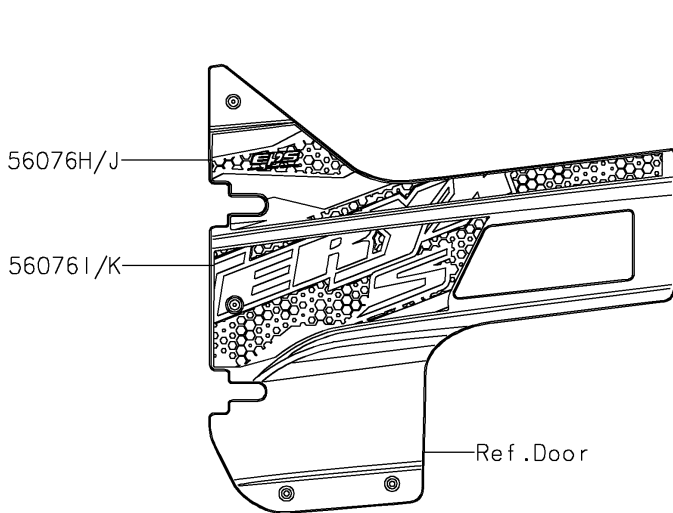

2023 TERYX4™ S LE PARTS DIAGRAM

Decals(Red)(JPFNN/JPFNL)

F2861D

2023 TERYX4™ S LE PARTS LIST

Decals(Red)(JPFNN/JPFNL)

ITEM NAME	PART NUMBER	QUANTITY
MARK,KAWASAKI (Ref # 56052)	56052-0928	1
MARK,FR FENDER,TERYX4S (Ref # 56054)	56054-3810	2
PATTERN,FR FENDER,LH (Ref # 56076)	56076-2185	1
PATTERN,FR FENDER,RH (Ref # 56076A)	56076-2186	1
PATTERN,SIDE GUARD,LH,UPP (Ref # 56076B)	56076-4167	1
PATTERN,SIDE GUARD,LH,CNT (Ref # 56076C)	56076-4168	1
PATTERN,SIDE GUARD,LH,LWR (Ref # 56076D)	56076-4169	1
PATTERN,SIDE GUARD,RH,UPP (Ref # 56076E)	56076-4170	1
PATTERN,SIDE GUARD,RH,CNT (Ref # 56076F)	56076-4171	1
PATTERN,SIDE GUARD,RH,LWR (Ref # 56076G)	56076-4172	1
PATTERN,FR DOOR COVER,LH,CNT (Ref # 56076H)	56076-4173	1
PATTERN,FR DOOR COVER,LH,LWR (Ref # 56076I)	56076-4174	1
PATTERN,FR DOOR COVER,RH,CNT (Ref # 56076J)	56076-4175	1
PATTERN,FR DOOR COVER,RH,LWR (Ref # 56076K)	56076-4176	1
PATTERN,RR DOOR COVER,LH (Ref # 56076L)	56076-4177	1
PATTERN,RR DOOR COVER,RH (Ref # 56076M)	56076-4178	1
PATTERN,RR FENDER,LH (Ref # 56076N)	56076-4179	1
PATTERN,RR FENDER,RH (Ref # 56076O)	56076-4180	1