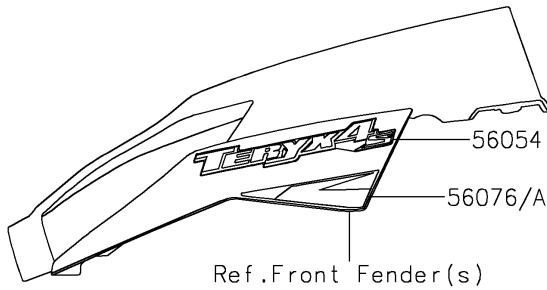

2023 TERYX4™ S LE PARTS DIAGRAM

Decals(Red)(JPFNN/JPFNL)

F2861D

2023 TERYX4™ S LE PARTS LIST

Decals(Red)(JPFNN/JPFNL)

ITEM NAME	PART NUMBER	QUANTITY
MARK,KAWASAKI (Ref # 56052)	56052-0928	1
MARK,FR FENDER,TERYX4S (Ref # 56054)	56054-3810	2
PATTERN,FR FENDER,LH (Ref # 56076)	56076-2185	1
PATTERN,FR FENDER,RH (Ref # 56076A)	56076-2186	1
PATTERN,SIDE GUARD,LH,UPP (Ref # 56076B)	56076-4167	1
PATTERN,SIDE GUARD,LH,CNT (Ref # 56076C)	56076-4168	1
PATTERN,SIDE GUARD,LH,LWR (Ref # 56076D)	56076-4169	1
PATTERN,SIDE GUARD,RH,UPP (Ref # 56076E)	56076-4170	1
PATTERN,SIDE GUARD,RH,CNT (Ref # 56076F)	56076-4171	1
PATTERN,SIDE GUARD,RH,LWR (Ref # 56076G)	56076-4172	1
PATTERN,FR DOOR COVER,LH,CNT (Ref # 56076H)	56076-4173	1
PATTERN,FR DOOR COVER,LH,LWR (Ref # 56076I)	56076-4174	1
PATTERN,FR DOOR COVER,RH,CNT (Ref # 56076J)	56076-4175	1
PATTERN,FR DOOR COVER,RH,LWR (Ref # 56076K)	56076-4176	1
PATTERN,RR DOOR COVER,LH (Ref # 56076L)	56076-4177	1
PATTERN,RR DOOR COVER,RH (Ref # 56076M)	56076-4178	1
PATTERN,RR FENDER,LH (Ref # 56076N)	56076-4179	1
PATTERN,RR FENDER,RH (Ref # 56076O)	56076-4180	1