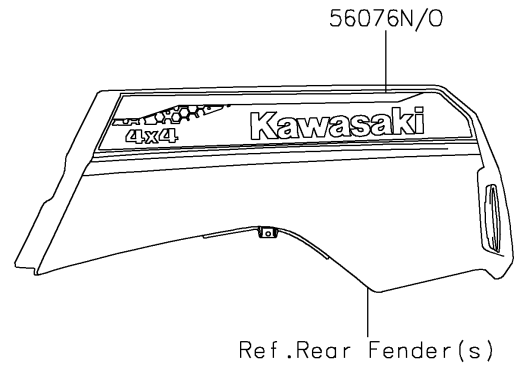

2023 TERYX4™ S LE PARTS DIAGRAM

Decals(Red)(JPFNN/JPFNL)

F2861D

2023 TERYX4™ S LE PARTS LIST

Decals(Red)(JPFNN/JPFNL)

ITEM NAME	PART NUMBER	QUANTITY
MARK,KAWASAKI (Ref # 56052)	56052-0928	1
MARK,FR FENDER,TERYX4S (Ref # 56054)	56054-3810	2
PATTERN,FR FENDER,LH (Ref # 56076)	56076-2185	1
PATTERN,FR FENDER,RH (Ref # 56076A)	56076-2186	1
PATTERN,SIDE GUARD,LH,UPP (Ref # 56076B)	56076-4167	1
PATTERN,SIDE GUARD,LH,CNT (Ref # 56076C)	56076-4168	1
PATTERN,SIDE GUARD,LH,LWR (Ref # 56076D)	56076-4169	1
PATTERN,SIDE GUARD,RH,UPP (Ref # 56076E)	56076-4170	1
PATTERN,SIDE GUARD,RH,CNT (Ref # 56076F)	56076-4171	1
PATTERN,SIDE GUARD,RH,LWR (Ref # 56076G)	56076-4172	1
PATTERN,FR DOOR COVER,LH,CNT (Ref # 56076H)	56076-4173	1
PATTERN,FR DOOR COVER,LH,LWR (Ref # 56076I)	56076-4174	1
PATTERN,FR DOOR COVER,RH,CNT (Ref # 56076J)	56076-4175	1
PATTERN,FR DOOR COVER,RH,LWR (Ref # 56076K)	56076-4176	1
PATTERN,RR DOOR COVER,LH (Ref # 56076L)	56076-4177	1
PATTERN,RR DOOR COVER,RH (Ref # 56076M)	56076-4178	1
PATTERN,RR FENDER,LH (Ref # 56076N)	56076-4179	1
PATTERN,RR FENDER,RH (Ref # 56076O)	56076-4180	1