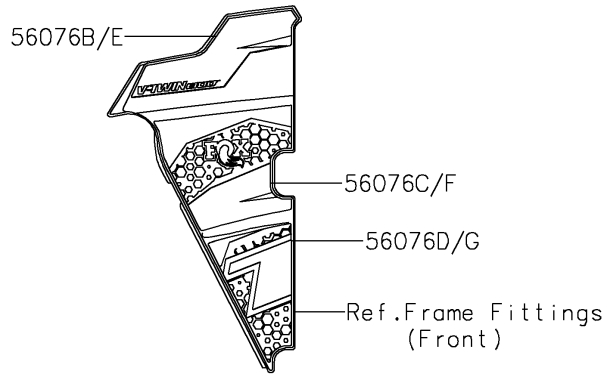

2023 TERYX4™ S LE PARTS DIAGRAM

Decals(Red)(JPFNN/JPFNL)

F2861D

2023 TERYX4™ S LE PARTS LIST

Decals(Red)(JPFNN/JPFNL)

ITEM NAME	PART NUMBER	QUANTITY
MARK,KAWASAKI (Ref # 56052)	56052-0928	1
MARK,FR FENDER,TERYX4S (Ref # 56054)	56054-3810	2
PATTERN,FR FENDER,LH (Ref # 56076)	56076-2185	1
PATTERN,FR FENDER,RH (Ref # 56076A)	56076-2186	1
PATTERN,SIDE GUARD,LH,UPP (Ref # 56076B)	56076-4167	1
PATTERN,SIDE GUARD,LH,CNT (Ref # 56076C)	56076-4168	1
PATTERN,SIDE GUARD,LH,LWR (Ref # 56076D)	56076-4169	1
PATTERN,SIDE GUARD,RH,UPP (Ref # 56076E)	56076-4170	1
PATTERN,SIDE GUARD,RH,CNT (Ref # 56076F)	56076-4171	1
PATTERN,SIDE GUARD,RH,LWR (Ref # 56076G)	56076-4172	1
PATTERN,FR DOOR COVER,LH,CNT (Ref # 56076H)	56076-4173	1
PATTERN,FR DOOR COVER,LH,LWR (Ref # 56076I)	56076-4174	1
PATTERN,FR DOOR COVER,RH,CNT (Ref # 56076J)	56076-4175	1
PATTERN,FR DOOR COVER,RH,LWR (Ref # 56076K)	56076-4176	1
PATTERN,RR DOOR COVER,LH (Ref # 56076L)	56076-4177	1
PATTERN,RR DOOR COVER,RH (Ref # 56076M)	56076-4178	1
PATTERN,RR FENDER,LH (Ref # 56076N)	56076-4179	1
PATTERN,RR FENDER,RH (Ref # 56076O)	56076-4180	1