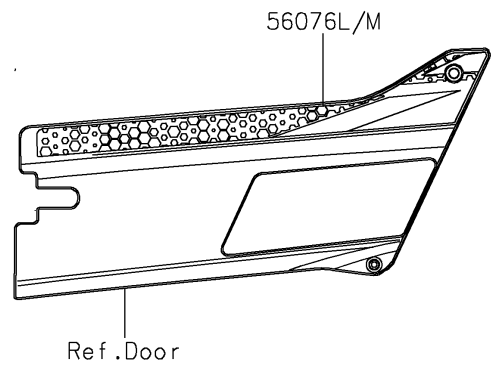

2023 TERYX4™ S LE PARTS DIAGRAM

Decals(Red)(JPFNN/JPFNL)

F2861D

2023 TERYX4™ S LE PARTS LIST

Decals(Red)(JPFNN/JPFNL)

ITEM NAME	PART NUMBER	QUANTITY
MARK,KAWASAKI (Ref # 56052)	56052-0928	1
MARK,FR FENDER,TERYX4S (Ref # 56054)	56054-3810	2
PATTERN,FR FENDER,LH (Ref # 56076)	56076-2185	1
PATTERN,FR FENDER,RH (Ref # 56076A)	56076-2186	1
PATTERN,SIDE GUARD,LH,UPP (Ref # 56076B)	56076-4167	1
PATTERN,SIDE GUARD,LH,CNT (Ref # 56076C)	56076-4168	1
PATTERN,SIDE GUARD,LH,LWR (Ref # 56076D)	56076-4169	1
PATTERN,SIDE GUARD,RH,UPP (Ref # 56076E)	56076-4170	1
PATTERN,SIDE GUARD,RH,CNT (Ref # 56076F)	56076-4171	1
PATTERN,SIDE GUARD,RH,LWR (Ref # 56076G)	56076-4172	1
PATTERN,FR DOOR COVER,LH,CNT (Ref # 56076H)	56076-4173	1
PATTERN,FR DOOR COVER,LH,LWR (Ref # 56076I)	56076-4174	1
PATTERN,FR DOOR COVER,RH,CNT (Ref # 56076J)	56076-4175	1
PATTERN,FR DOOR COVER,RH,LWR (Ref # 56076K)	56076-4176	1
PATTERN,RR DOOR COVER,LH (Ref # 56076L)	56076-4177	1
PATTERN,RR DOOR COVER,RH (Ref # 56076M)	56076-4178	1
PATTERN,RR FENDER,LH (Ref # 56076N)	56076-4179	1
PATTERN,RR FENDER,RH (Ref # 56076O)	56076-4180	1