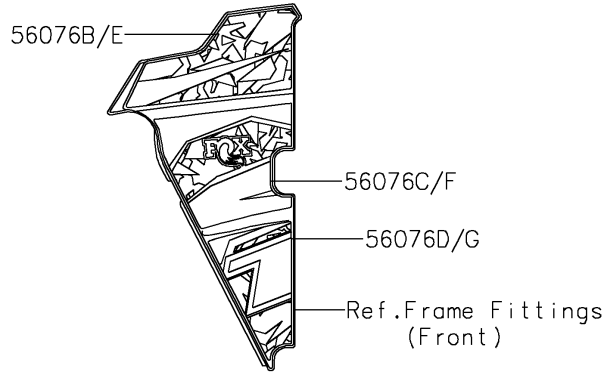

# 2023 Teryx4 Camo PARTS DIAGRAM

Decals(Gray)(JNFAN/JNFAL/JPFAN/JPFAL)

F2861B

Ref. Front Fender(s)

Ref. Front Fender(s)

Ref. Rear Fender(s)

Ref. Door

Ref. Door

## 2023 Teryx4 Camo PARTS LIST

Decals(Gray)(JNFAN/JNFAL/JPFAN/JPFAL)

ITEM NAME	PART NUMBER	QUANTITY
MARK,KAWASAKI (Ref # 56054)	56054-2052	1
MARK,FR FENDER,TERYX4S (Ref # 56054A)	56054-2903	2
PATTERN,FR FENDER,LH (Ref # 56076)	56076-2221	1
PATTERN,FR FENDER,RH (Ref # 56076A)	56076-2222	1
PATTERN,SIDE GUARD,LH,UPP (Ref # 56076B)	56076-2223	1
PATTERN,SIDE GUARD,LH,CNT (Ref # 56076C)	56076-2224	1
PATTERN,SIDE GUARD,LH,LWR (Ref # 56076D)	56076-2225	1
PATTERN,SIDE GUARD,RH,UPP (Ref # 56076E)	56076-2226	1
PATTERN,SIDE GUARD,RH,CNT (Ref # 56076F)	56076-2227	1
PATTERN,SIDE GUARD,RH,LWR (Ref # 56076G)	56076-2228	1
PATTERN,FR DOOR COVER,LH,UPP (Ref # 56076H)	56076-2229	1
PATTERN,FR DOOR COVER,LH,CNT (Ref # 56076I)	56076-2230	1
PATTERN,FR DOOR COVER,LH,LWR (Ref # 56076J)	56076-2231	1
PATTERN,FR DOOR COVER,RH,UPP (Ref # 56076K)	56076-2232	1
PATTERN,FR DOOR COVER,RH,CNT (Ref # 56076L)	56076-2233	1
PATTERN,FR DOOR COVER,RH,LWR (Ref # 56076M)	56076-2234	1
PATTERN,RR DOOR COVER,LH (Ref # 56076N)	56076-2235	1
PATTERN,RR DOOR COVER,RH (Ref # 56076O)	56076-2236	1
PATTERN,RR FENDER,LH (Ref # 56076P)	56076-2237	1
PATTERN,RR FENDER,RH (Ref # 56076Q)	56076-2238	1