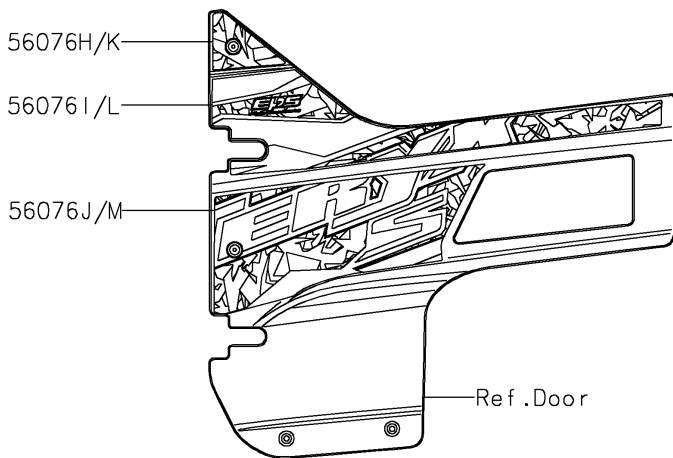

# 2023 Teryx4 Camo PARTS DIAGRAM

Decals(Gray)(JNFAN/JNFAL/JPFAN/JPFAL)

F2861B

Ref. Front Fender(s)

Ref. Front Fender(s)

Ref. Rear Fender(s)

Ref. Door

Ref. Door

## 2023 Teryx4 Camo PARTS LIST

Decals(Gray)(JNFAN/JNFAL/JPFAN/JPFAL)

ITEM NAME	PART NUMBER	QUANTITY
MARK,KAWASAKI (Ref # 56054)	56054-2052	1
MARK,FR FENDER,TERYX4S (Ref # 56054A)	56054-2903	2
PATTERN,FR FENDER,LH (Ref # 56076)	56076-2221	1
PATTERN,FR FENDER,RH (Ref # 56076A)	56076-2222	1
PATTERN,SIDE GUARD,LH,UPP (Ref # 56076B)	56076-2223	1
PATTERN,SIDE GUARD,LH,CNT (Ref # 56076C)	56076-2224	1
PATTERN,SIDE GUARD,LH,LWR (Ref # 56076D)	56076-2225	1
PATTERN,SIDE GUARD,RH,UPP (Ref # 56076E)	56076-2226	1
PATTERN,SIDE GUARD,RH,CNT (Ref # 56076F)	56076-2227	1
PATTERN,SIDE GUARD,RH,LWR (Ref # 56076G)	56076-2228	1
PATTERN,FR DOOR COVER,LH,UPP (Ref # 56076H)	56076-2229	1
PATTERN,FR DOOR COVER,LH,CNT (Ref # 56076I)	56076-2230	1
PATTERN,FR DOOR COVER,LH,LWR (Ref # 56076J)	56076-2231	1
PATTERN,FR DOOR COVER,RH,UPP (Ref # 56076K)	56076-2232	1
PATTERN,FR DOOR COVER,RH,CNT (Ref # 56076L)	56076-2233	1
PATTERN,FR DOOR COVER,RH,LWR (Ref # 56076M)	56076-2234	1
PATTERN,RR DOOR COVER,LH (Ref # 56076N)	56076-2235	1
PATTERN,RR DOOR COVER,RH (Ref # 56076O)	56076-2236	1
PATTERN,RR FENDER,LH (Ref # 56076P)	56076-2237	1
PATTERN,RR FENDER,RH (Ref # 56076Q)	56076-2238	1