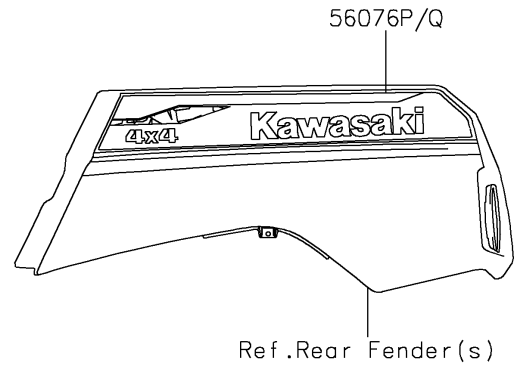

# 2023 Teryx4 Camo PARTS DIAGRAM

Decals(Gray)(JNFAN/JNFAL/JPFAN/JPFAL)

F2861B

Ref. Front Fender(s)

Ref. Front Fender(s)

Ref. Rear Fender(s)

Ref. Door

Ref. Door

## 2023 Teryx4 Camo PARTS LIST

Decals(Gray)(JNFAN/JNFAL/JPFAN/JPFAL)

ITEM NAME	PART NUMBER	QUANTITY
MARK,KAWASAKI (Ref # 56054)	56054-2052	1
MARK,FR FENDER,TERYX4S (Ref # 56054A)	56054-2903	2
PATTERN,FR FENDER,LH (Ref # 56076)	56076-2221	1
PATTERN,FR FENDER,RH (Ref # 56076A)	56076-2222	1
PATTERN,SIDE GUARD,LH,UPP (Ref # 56076B)	56076-2223	1
PATTERN,SIDE GUARD,LH,CNT (Ref # 56076C)	56076-2224	1
PATTERN,SIDE GUARD,LH,LWR (Ref # 56076D)	56076-2225	1
PATTERN,SIDE GUARD,RH,UPP (Ref # 56076E)	56076-2226	1
PATTERN,SIDE GUARD,RH,CNT (Ref # 56076F)	56076-2227	1
PATTERN,SIDE GUARD,RH,LWR (Ref # 56076G)	56076-2228	1
PATTERN,FR DOOR COVER,LH,UPP (Ref # 56076H)	56076-2229	1
PATTERN,FR DOOR COVER,LH,CNT (Ref # 56076I)	56076-2230	1
PATTERN,FR DOOR COVER,LH,LWR (Ref # 56076J)	56076-2231	1
PATTERN,FR DOOR COVER,RH,UPP (Ref # 56076K)	56076-2232	1
PATTERN,FR DOOR COVER,RH,CNT (Ref # 56076L)	56076-2233	1
PATTERN,FR DOOR COVER,RH,LWR (Ref # 56076M)	56076-2234	1
PATTERN,RR DOOR COVER,LH (Ref # 56076N)	56076-2235	1
PATTERN,RR DOOR COVER,RH (Ref # 56076O)	56076-2236	1
PATTERN,RR FENDER,LH (Ref # 56076P)	56076-2237	1
PATTERN,RR FENDER,RH (Ref # 56076Q)	56076-2238	1