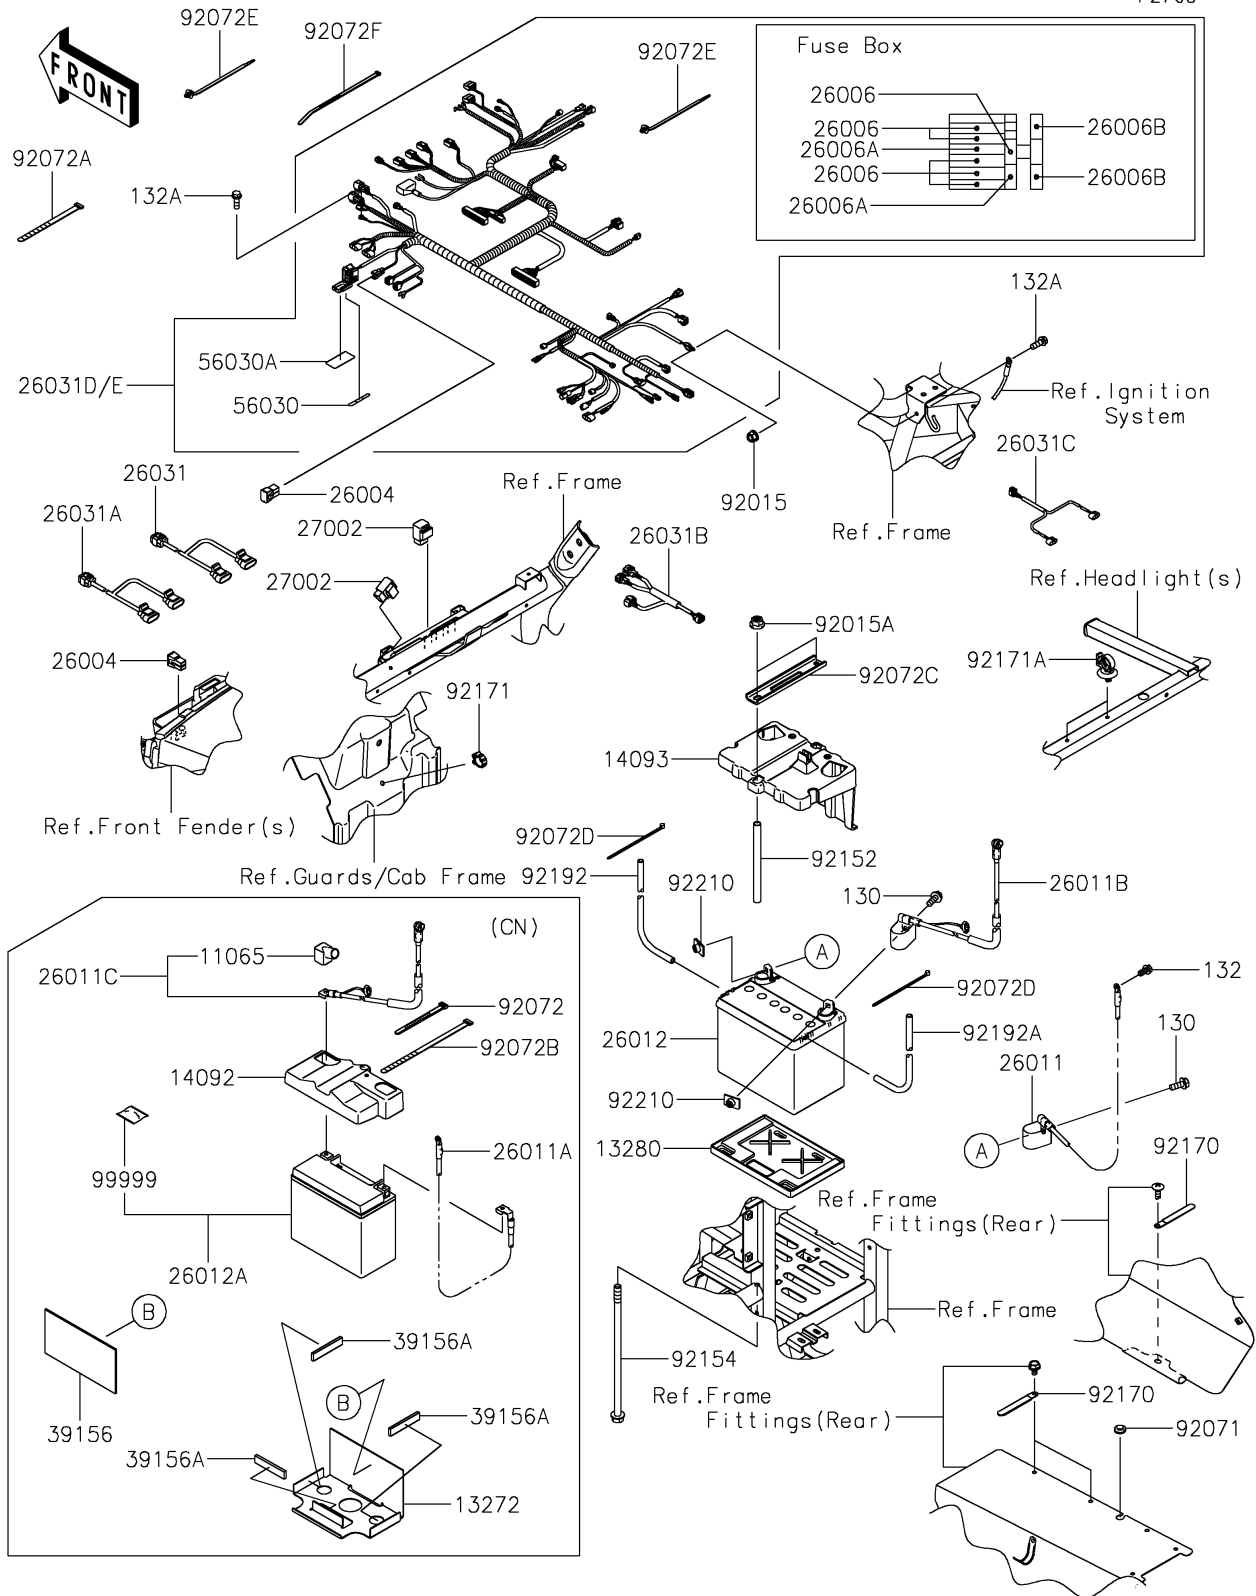

2023 Teryx4 Camo PARTS DIAGRAM

Chassis Electrical Equipment

F2760