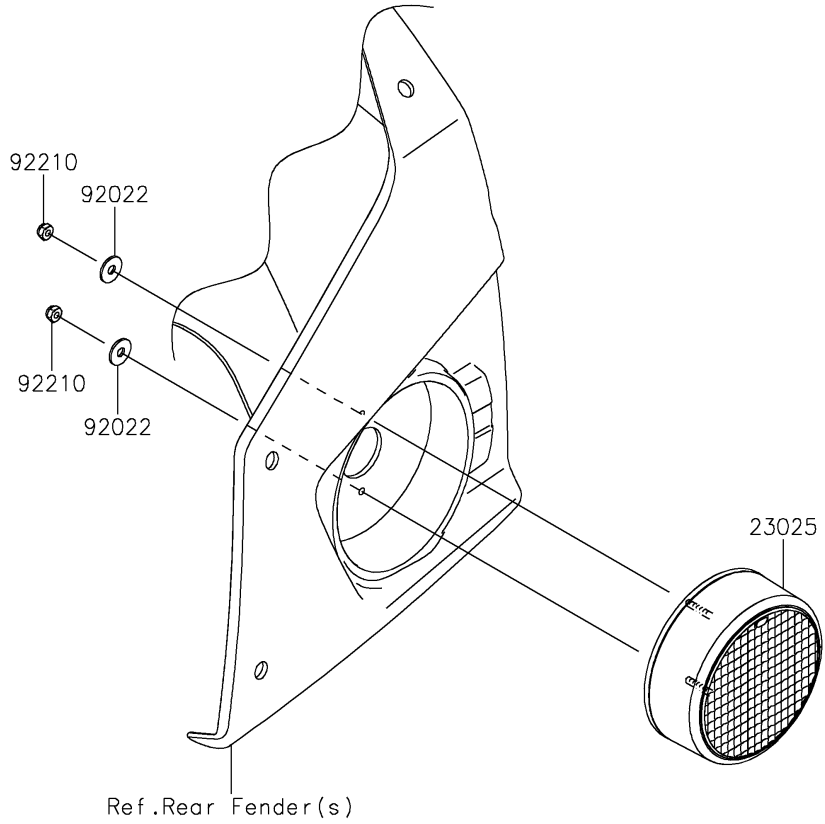

2023 Teryx4 PARTS DIAGRAM

Taillight(s)

F2720

2023 Teryx4 PARTS LIST

Taillight(s)

ITEM NAME	PART NUMBER	QUANTITY
LAMP-TAIL (Ref # 23025)	23025-0364	2
WASHER,4.3X12.5X1 (Ref # 92022)	92022-1949	4
NUT (Ref # 92210)	92210-0722	4