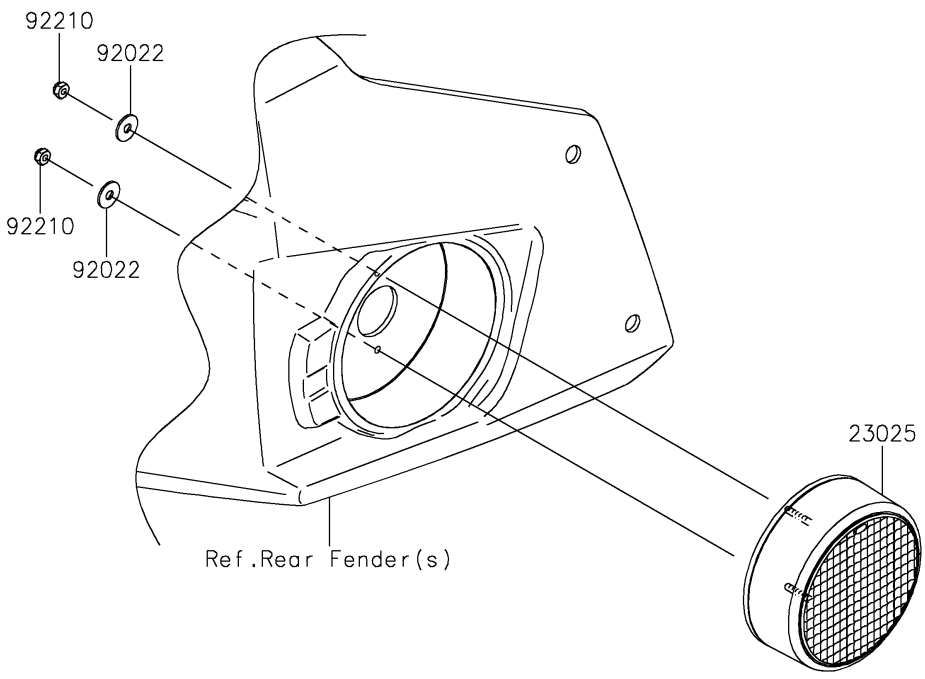

2023 Teryx4 PARTS DIAGRAM

Taillight(s)

F2720

2023 Teryx4 PARTS LIST

Taillight(s)

ITEM NAME	PART NUMBER	QUANTITY
LAMP-TAIL (Ref # 23025)	23025-0364	2
WASHER,4.3X12.5X1 (Ref # 92022)	92022-1949	4
NUT (Ref # 92210)	92210-0722	4