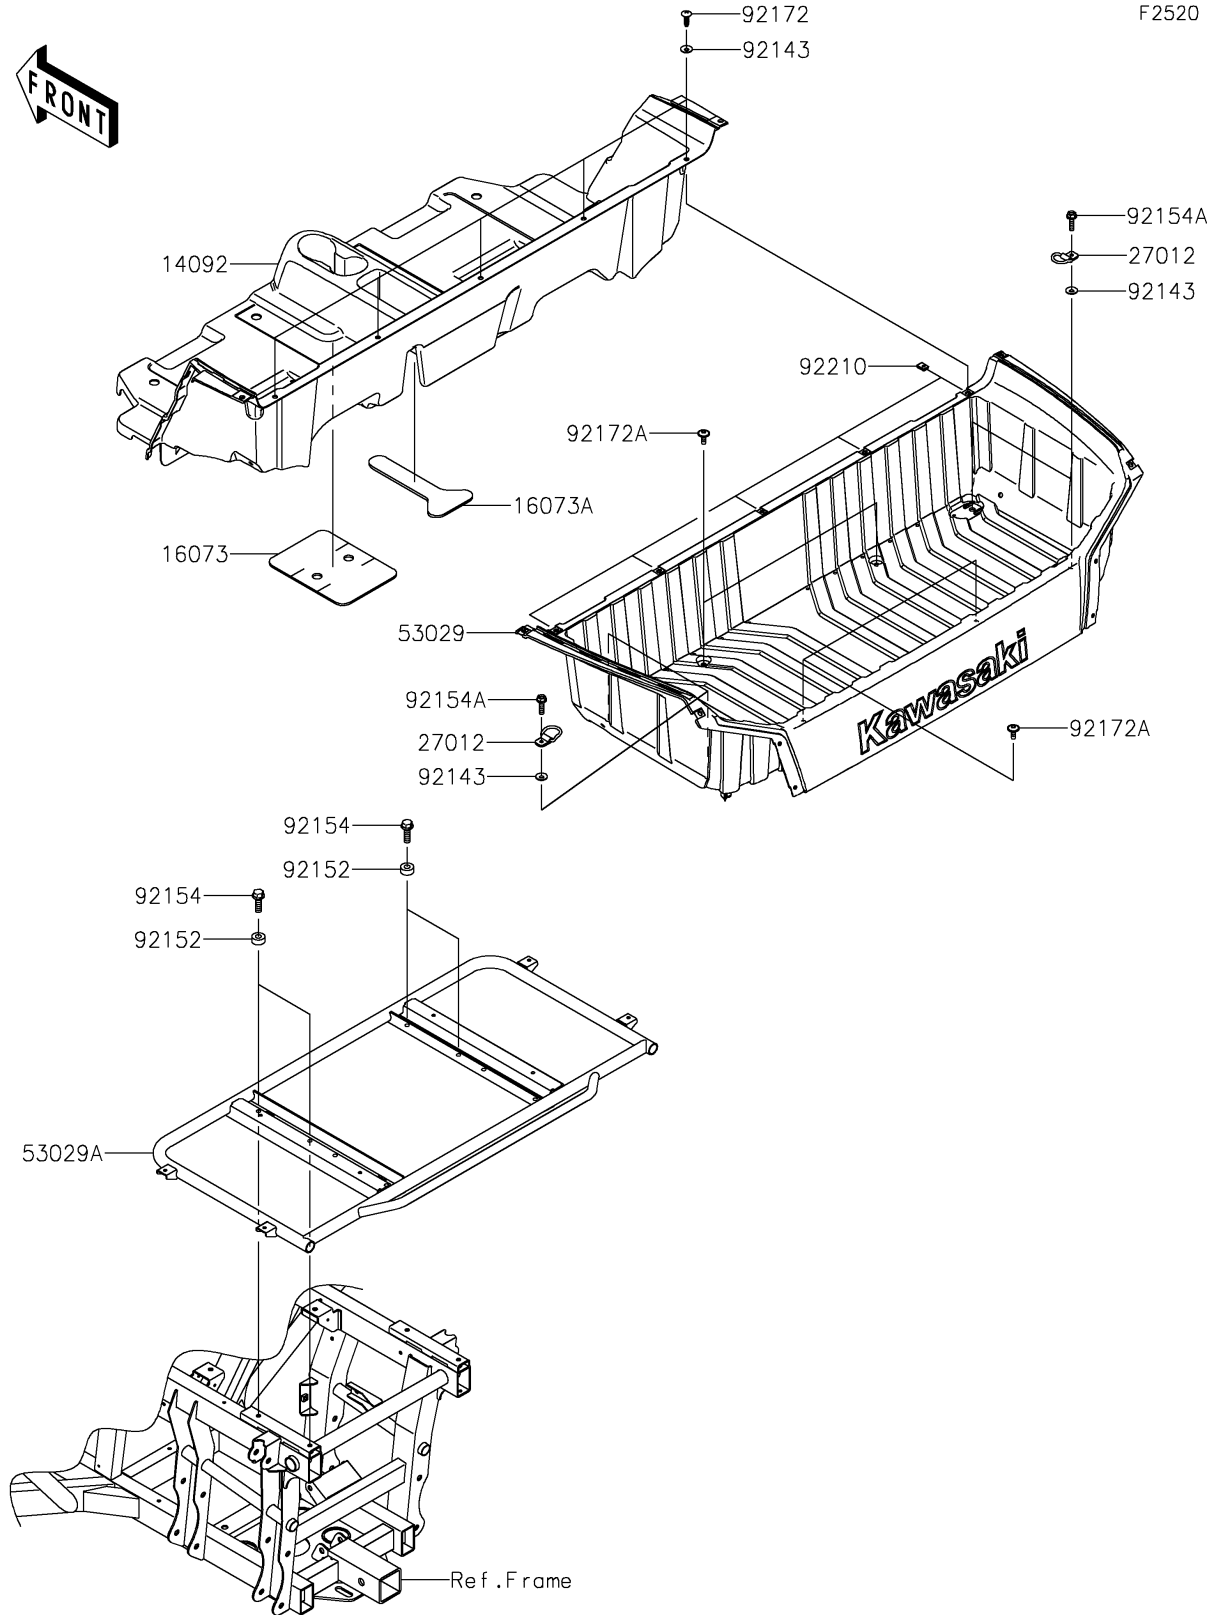

2023 TERYX4™ S LE PARTS DIAGRAM

Carrier(s)

2023 TERYX4™ S LE PARTS LIST

Carrier(s)

ITEM NAME	PART NUMBER	QUANTITY
COVER,RR CONSOLE (Ref # 14092)	14092-1057	1
INSULATOR,CENTER CONSOLE (Ref # 16073)	16073-0803	1
INSULATOR (Ref # 16073A)	16073-0842	1
HOOK (Ref # 27012)	27012-0783	4
CARRIER (Ref # 53029)	53029-0309	1
CARRIER (Ref # 53029A)	53029-0352	1
COLLAR (Ref # 92143)	92143-1087	9
COLLAR,8.2X18X8 (Ref # 92152)	92152-1553	4
BOLT,FLANGED,8X25 (Ref # 92154)	92154-1302	4
BOLT,FLANGED,6X22 (Ref # 92154A)	92154-1356	4
SCREW,TAPPING,6X20 (Ref # 92172)	92172-0488	5
SCREW,6X16 (Ref # 92172A)	92172-0711	4
NUT,LEAF SPRING,6MM (Ref # 92210)	92210-0624	5