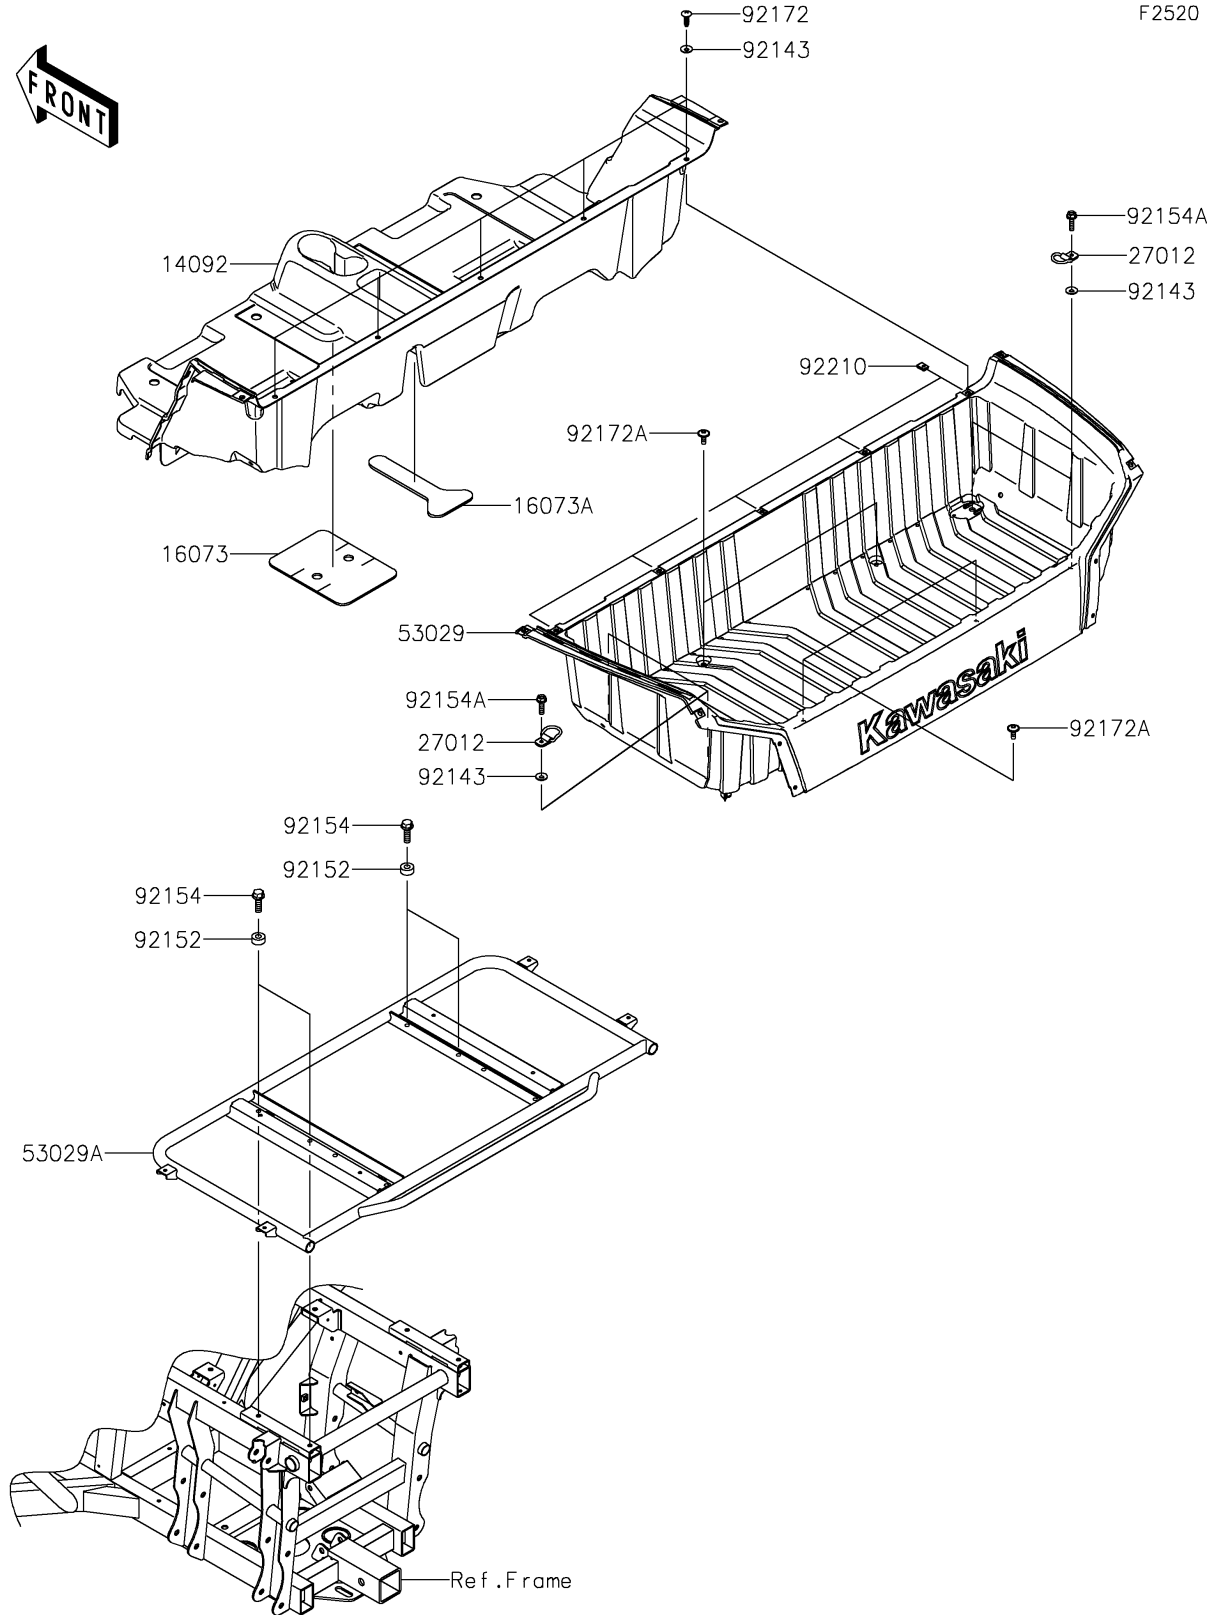

2023 Teryx4 Camo PARTS DIAGRAM

Carrier(s)

2023 Teryx4 Camo PARTS LIST

Carrier(s)

ITEM NAME	PART NUMBER	QUANTITY
COVER,RR CONSOLE (Ref # 14092)	14092-1057	1
INSULATOR,CENTER CONSOLE (Ref # 16073)	16073-0803	1
INSULATOR (Ref # 16073A)	16073-0842	1
HOOK (Ref # 27012)	27012-0783	4
CARRIER (Ref # 53029)	53029-0309	1
CARRIER (Ref # 53029A)	53029-0352	1
COLLAR (Ref # 92143)	92143-1087	9
COLLAR,8.2X18X8 (Ref # 92152)	92152-1553	4
BOLT,FLANGED,8X25 (Ref # 92154)	92154-1302	4
BOLT,FLANGED,6X22 (Ref # 92154A)	92154-1356	4
SCREW,TAPPING,6X20 (Ref # 92172)	92172-0488	5
SCREW,6X16 (Ref # 92172A)	92172-0711	4
NUT,LEAF SPRING,6MM (Ref # 92210)	92210-0624	5