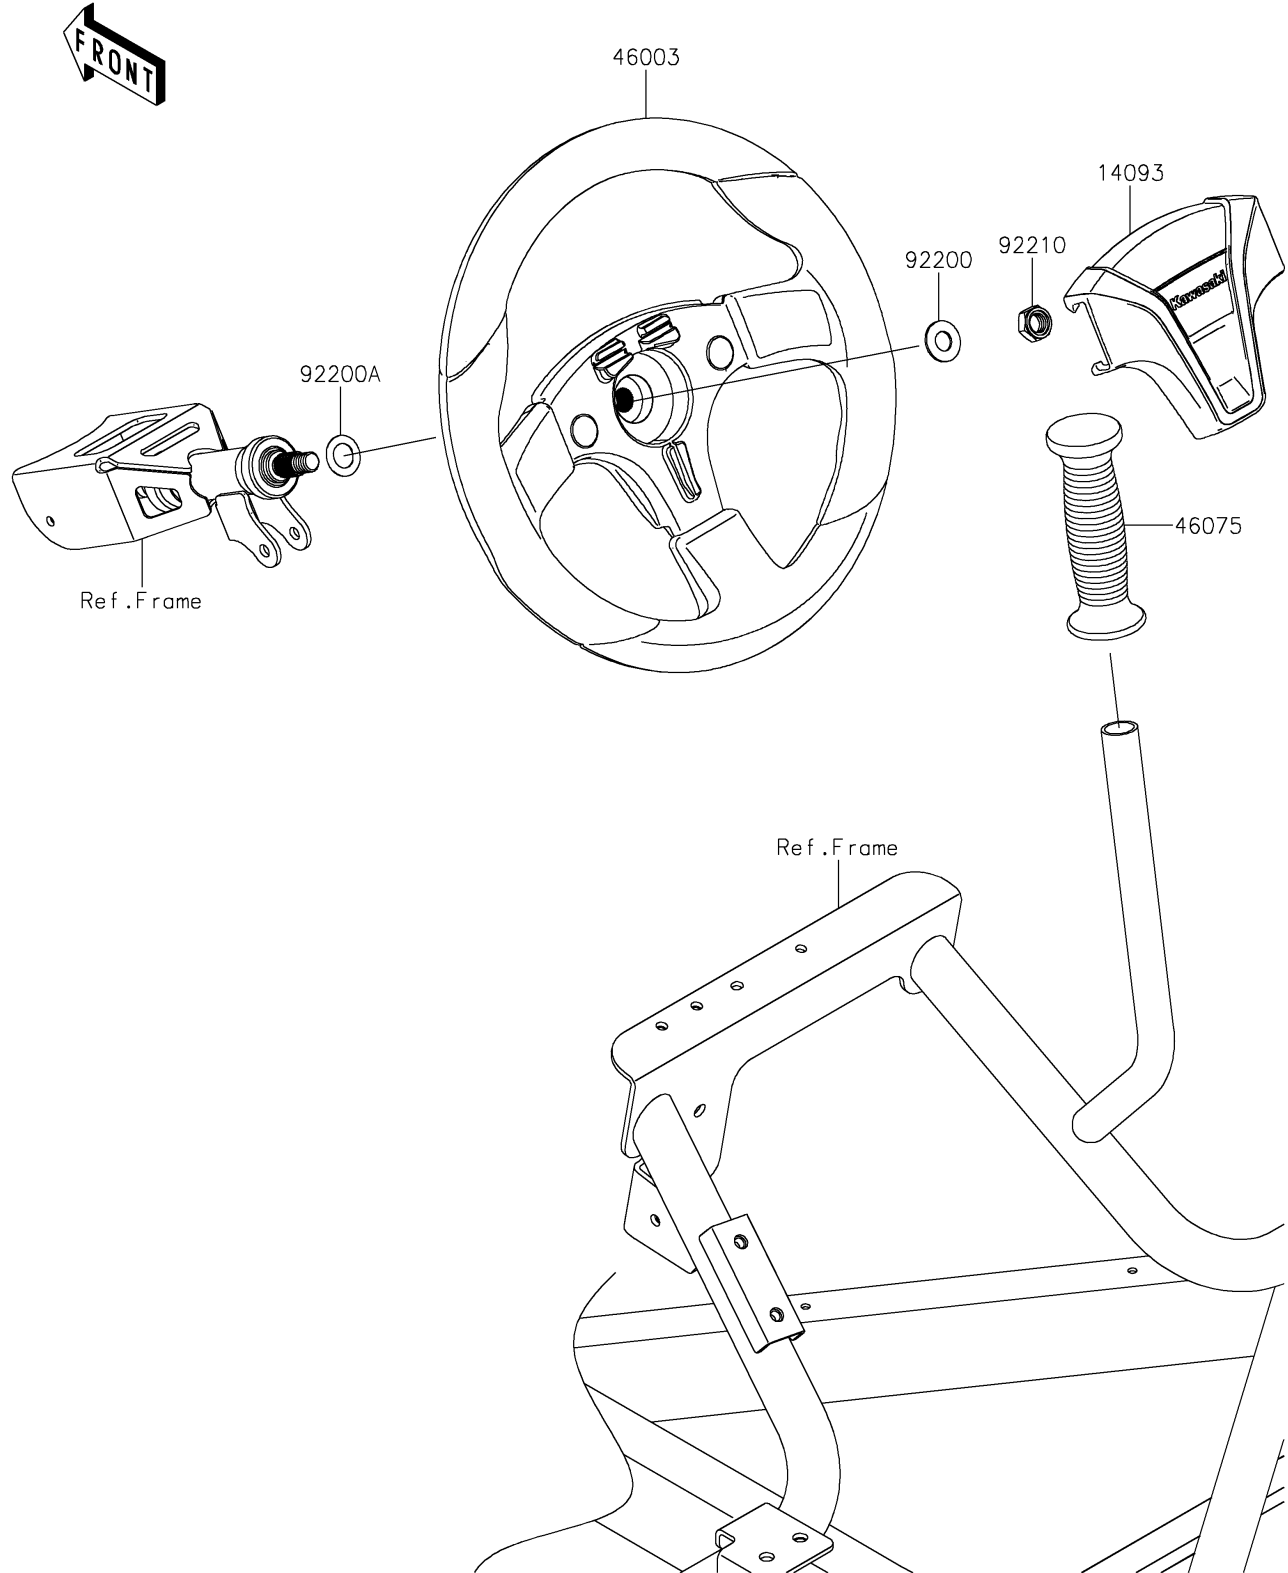

2023 Teryx4 PARTS DIAGRAM

Steering Wheel

F2311

2023 Teryx4 PARTS LIST

Steering Wheel

ITEM NAME	PART NUMBER	QUANTITY
COVER,HANDLE (Ref # 14093)	14093-0803	1
HANDLE (Ref # 46003)	46003-0809	1
GRIP (Ref # 46075)	46075-0582	1
WASHER,12.1X25X1.6 (Ref # 92200)	92200-0455	1
WASHER,15X25X1.6 (Ref # 92200A)	92200-0460	1
NUT,LOCK,12MM (Ref # 92210)	92210-1249	1