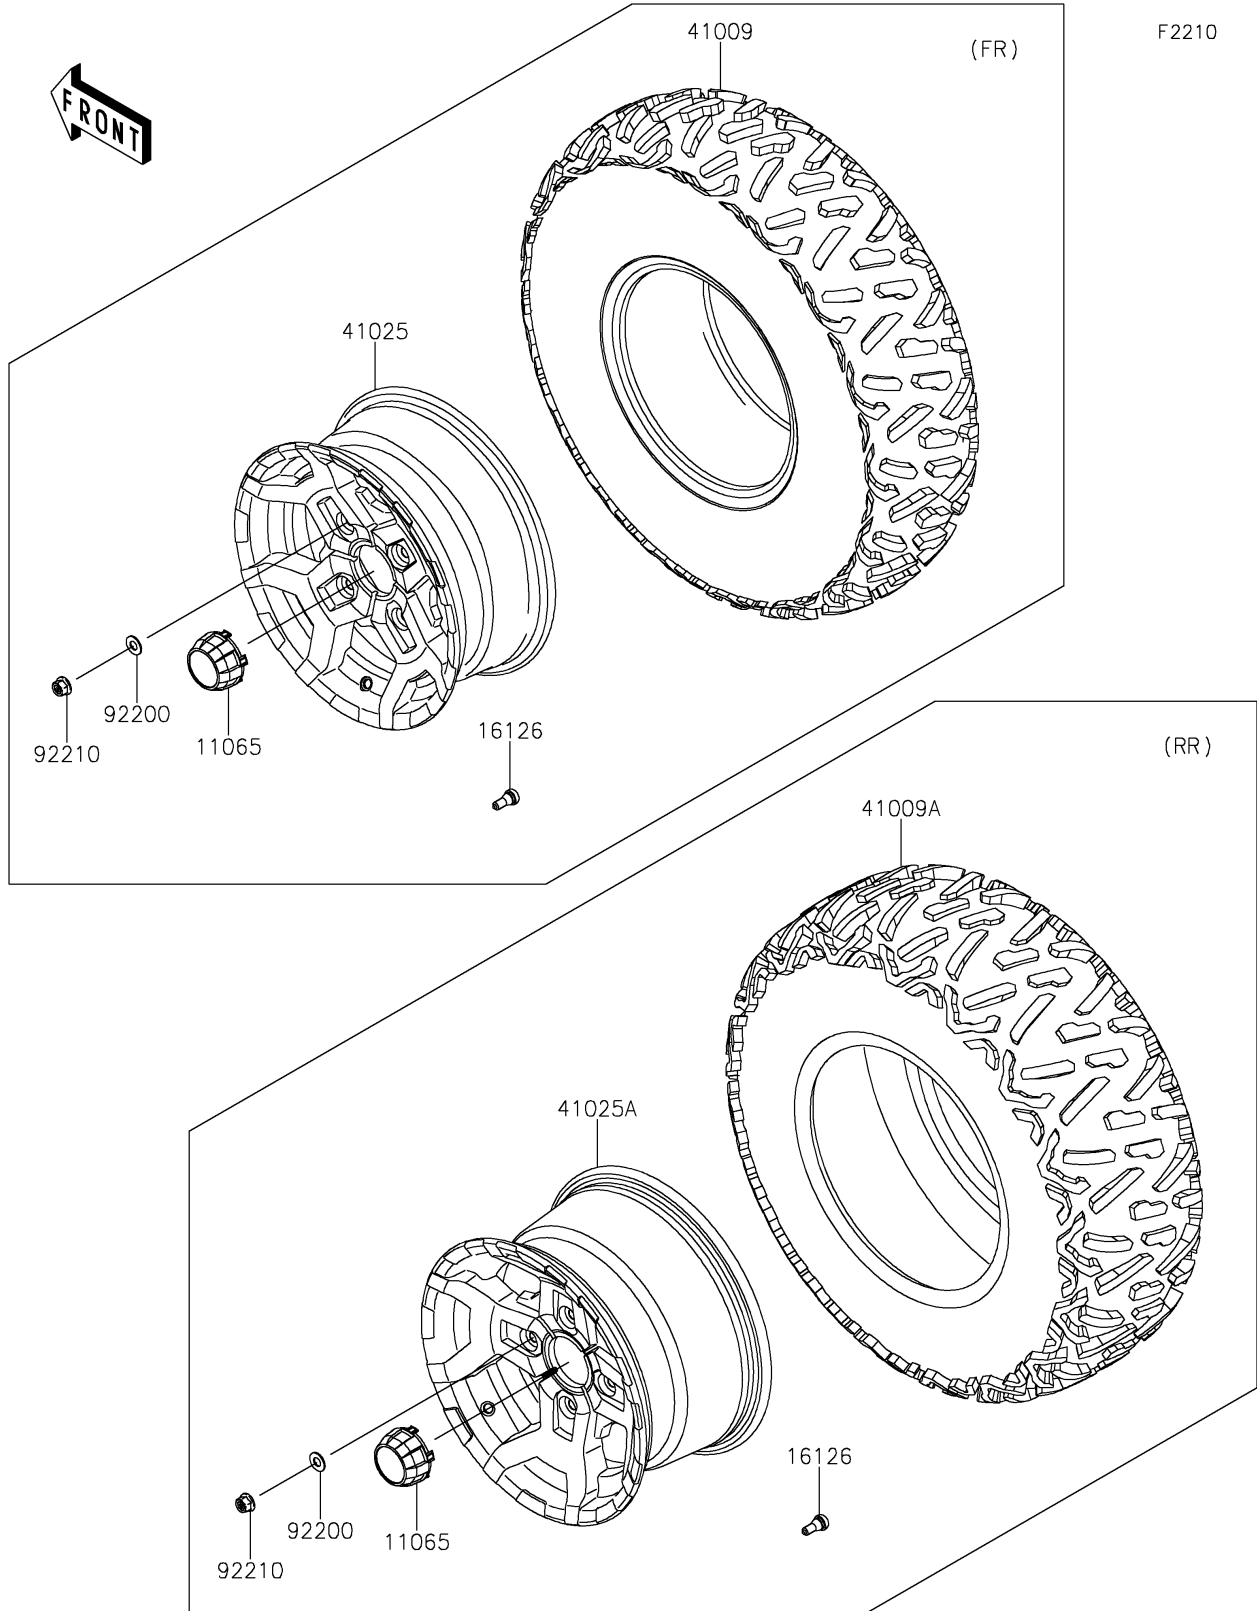

2023 Teryx4 PARTS DIAGRAM

Wheels/Tires

2023 Teryx4 PARTS LIST

Wheels/Tires

ITEM NAME	PART NUMBER	QUANTITY
CAP,WHEEL,F.BLACK (Ref # 11065)	11065-0893-6Z	4
VALVE (Ref # 16126)	16126-4001	4
TIRE,27X9.00R14 6PR,BIGHORN2.0 (Ref # 41009)	41009-0589	2
TIRE,27X11.00R14 6PR,BIGHORN2 (Ref # 41009A)	41009-0590	2
RIM,FR,14X6.0AT,BLACK (Ref # 41025)	41025-0424-31D	2
RIM,14X8.0AT,BLACK (Ref # 41025A)	41025-0425-31D	2
WASHER,12.1X25X1.6 (Ref # 92200)	92200-0455	16
NUT,12MM (Ref # 92210)	92210-0603	16