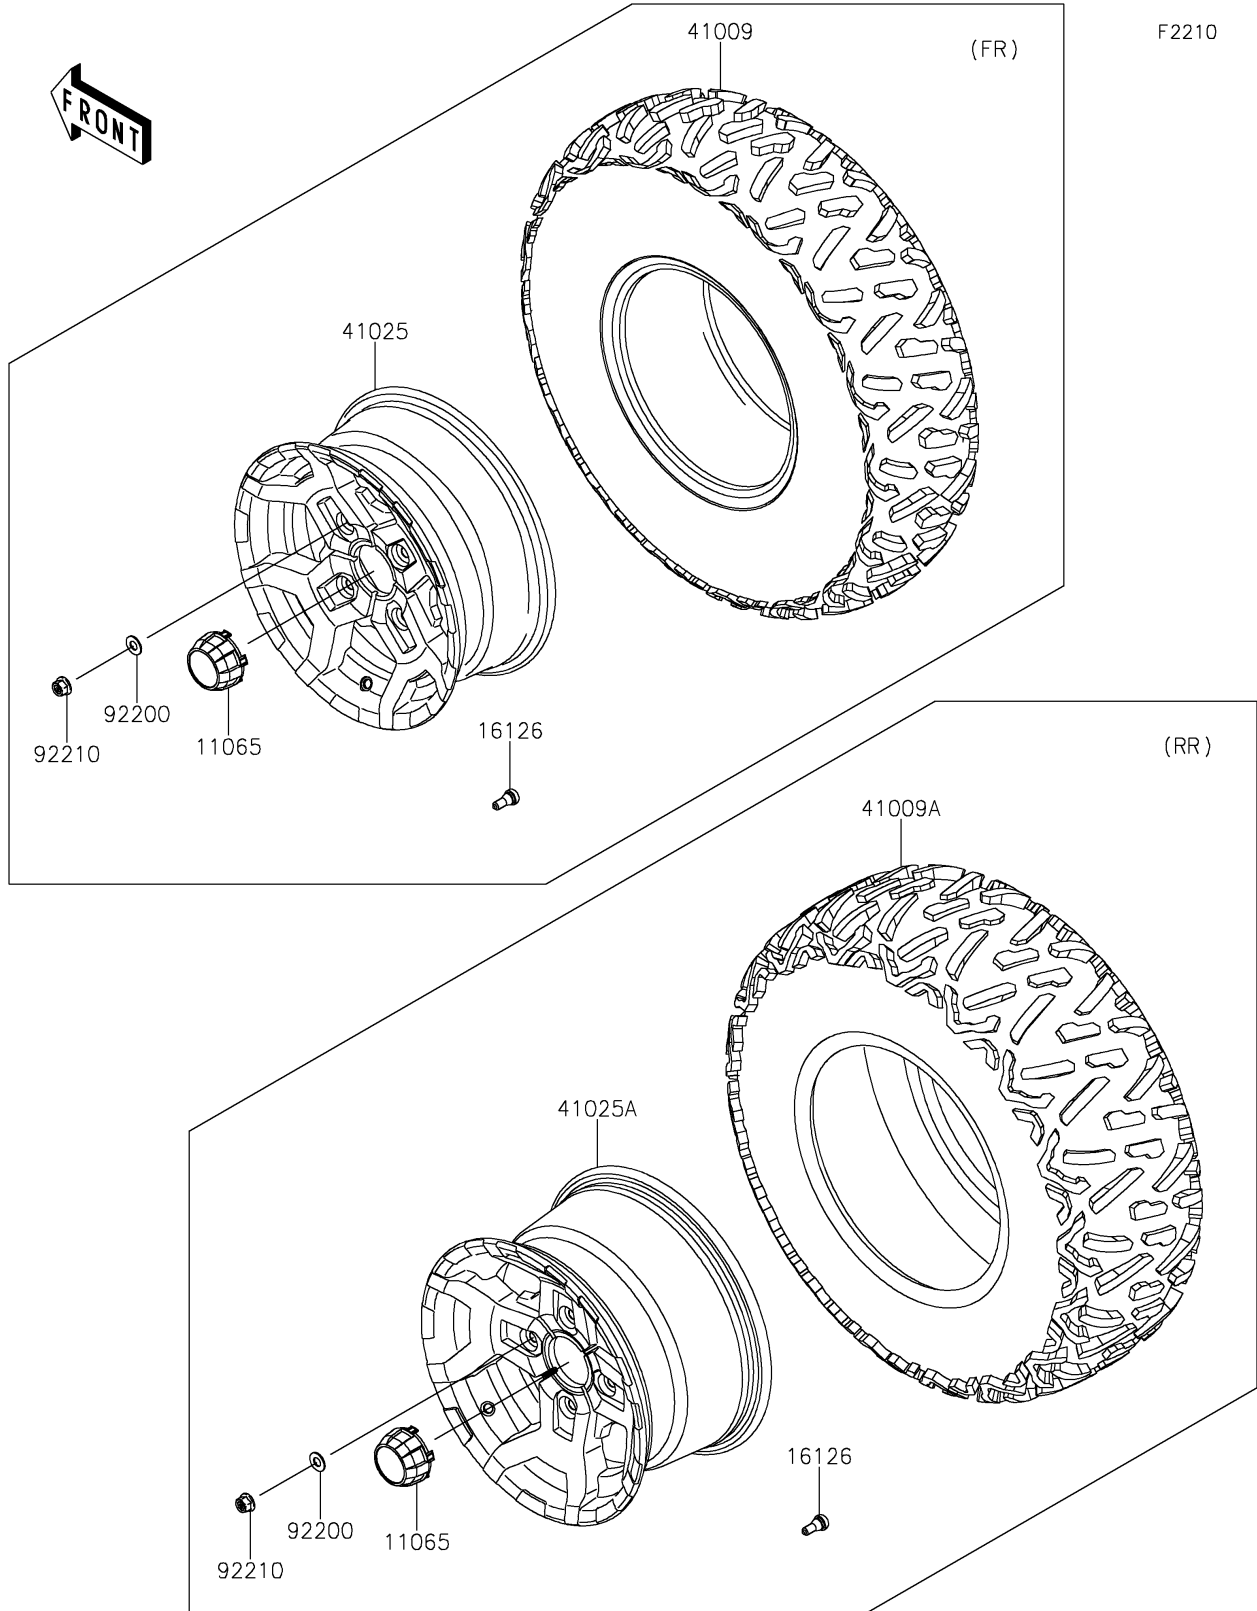

# 2023 Teryx4 Camo PARTS DIAGRAM

Wheels/Tires

## 2023 Teryx4 Camo PARTS LIST

### Wheels/Tires

ITEM NAME	PART NUMBER	QUANTITY
CAP,WHEEL,F.BLACK (Ref # 11065)	11065-0893-6Z	4
VALVE (Ref # 16126)	16126-4001	4
TIRE,27X9.00R14 6PR,BIGHORN2.0 (Ref # 41009)	41009-0589	2
TIRE,27X11.00R14 6PR,BIGHORN2 (Ref # 41009A)	41009-0590	2
RIM,FR,14X6.0AT,BLACK (Ref # 41025)	41025-0424-31D	2
RIM,14X8.0AT,BLACK (Ref # 41025A)	41025-0425-31D	2
WASHER,12.1X25X1.6 (Ref # 92200)	92200-0455	16
NUT,12MM (Ref # 92210)	92210-0603	16