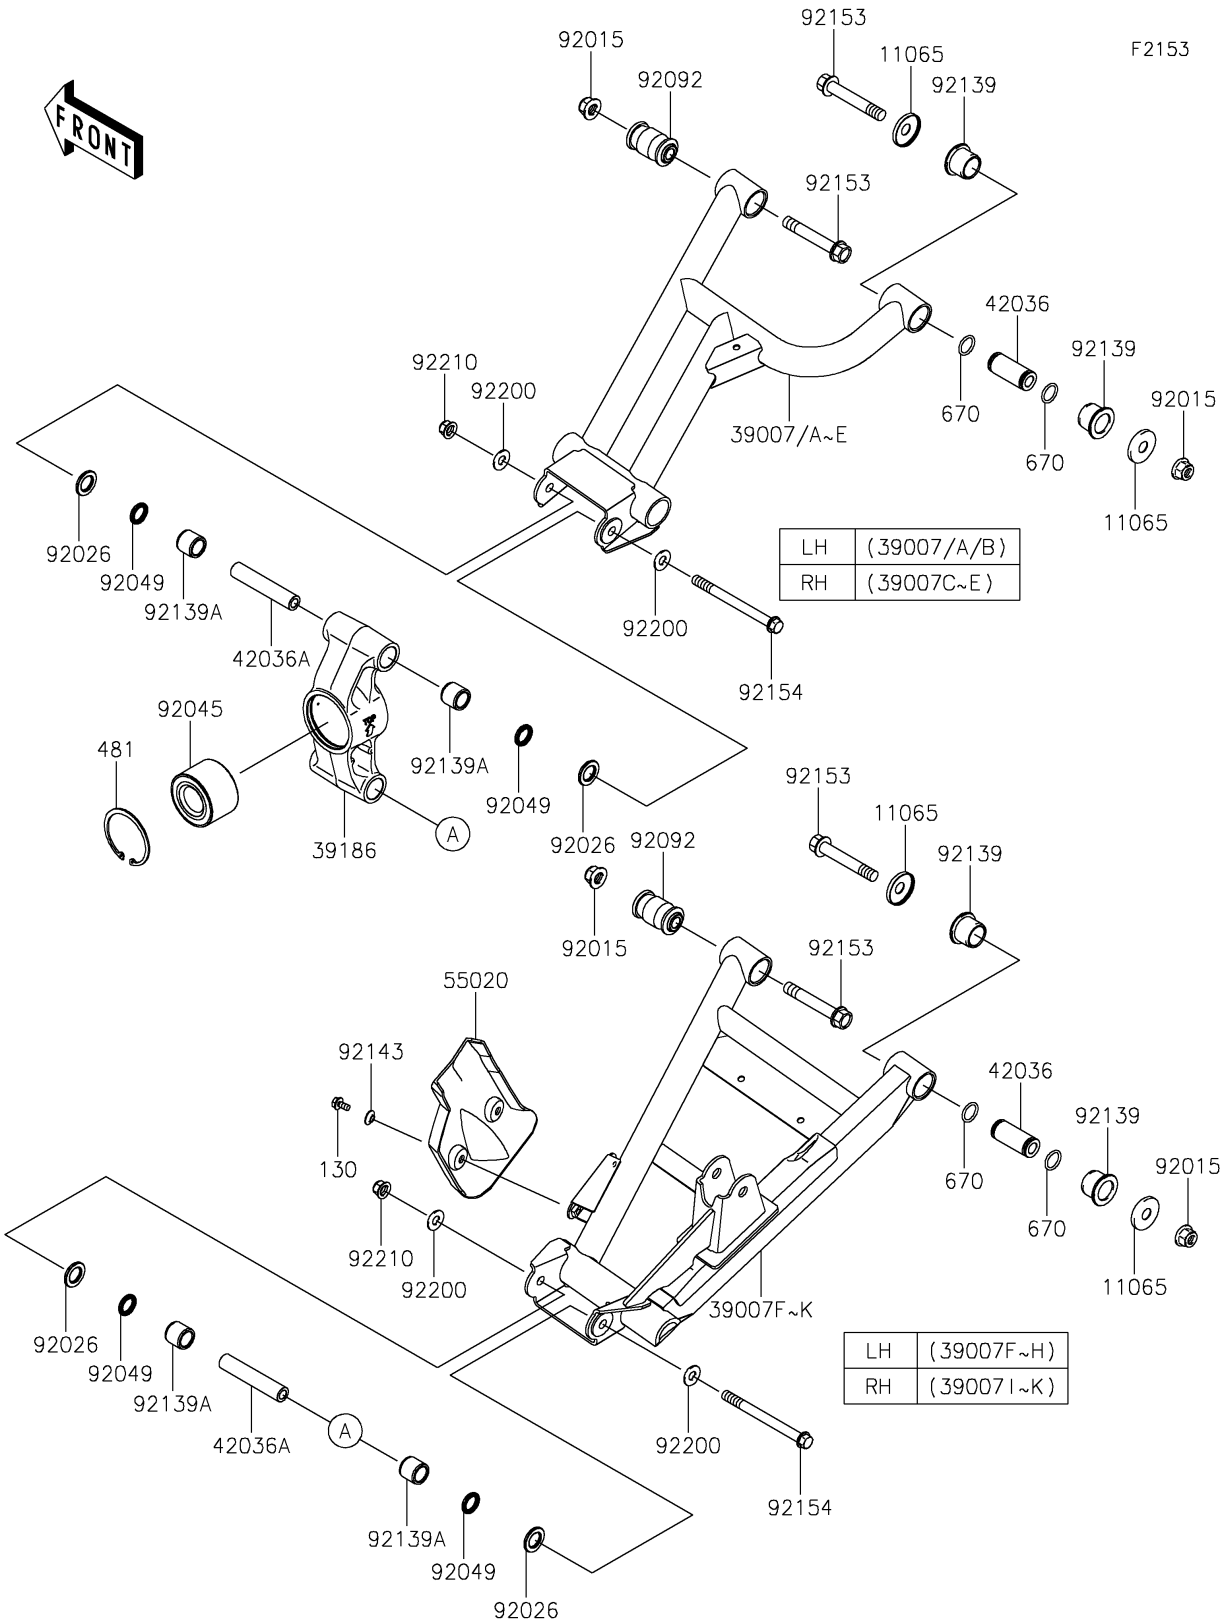

# 2023 Teryx4 Camo PARTS DIAGRAM

## Rear Suspension

## 2023 Teryx4 Camo PARTS LIST

### Rear Suspension

ITEM NAME	PART NUMBER	QUANTITY
CAP (Ref # 11065)	11065-0253	8
ARM-SUSP,RR,UPP,LH,P.C.L.GREEN (Ref # 39007)	39007-0449-42Q	1
ARM-SUSP,RR,UPP,LH,P.P.N.YEL (Ref # 39007B)	39007-0449-66P	1
ARM-SUSP,RR,UPP,RH,P.C.L.GREEN (Ref # 39007C)	39007-0450-42Q	1
ARM-SUSP,RR,UPP,RH,P.P.N.YEL (Ref # 39007E)	39007-0450-66P	1
ARM-SUSP,RR,LWR,LH,P.C.L.GREEN (Ref # 39007F)	39007-0451-42Q	1
ARM-SUSP,RR,LWR,LH,P.P.N.YEL (Ref # 39007H)	39007-0451-66P	1
ARM-SUSP,RR,LWR,RH,P.C.L.GREEN (Ref # 39007I)	39007-0452-42Q	1
ARM-SUSP,RR,LWR,RH,P.P.N.YEL (Ref # 39007K)	39007-0452-66P	1
KNUCKLE,RR (Ref # 39186)	39186-0316	2
SLEEVE (Ref # 42036)	42036-0062	4
SLEEVE,10X17X88 (Ref # 42036A)	42036-0710	4
GUARD,REAR ARM (Ref # 55020)	55020-0805	2
NUT,LOCK,FLANGED,12MM (Ref # 92015)	92015-1433	8
SPACER,17X28.6X3 (Ref # 92026)	92026-0746	8
BEARING-BALL,30X62X40 (Ref # 92045)	92045-0801	2
SEAL-OIL,17X24X3 (Ref # 92049)	92049-0726	8
BUSHING-RUBBER (Ref # 92092)	92092-0555	4
BUSHING (Ref # 92139)	92139-0231	8
BUSHING,17X24X21.5 (Ref # 92139A)	92139-0736	8
COLLAR (Ref # 92143)	92143-1087	4
BOLT,FLANGED,12X76.5 (Ref # 92153)	92153-1733	8
BOLT,FLANGED,10X117 (Ref # 92154)	92154-0743	4
WASHER,10.3X23X1.6 (Ref # 92200)	92200-2009	8
NUT,LOCK,FLANGED,10MM (Ref # 92210)	92210-1080	4
BOLT-FLANGED,6X12 (Ref # 130)	130BA0612	4
CIRCLIP (Ref # 481)	481J6200	2
O RING,18MM (Ref # 670)	670B2018	8