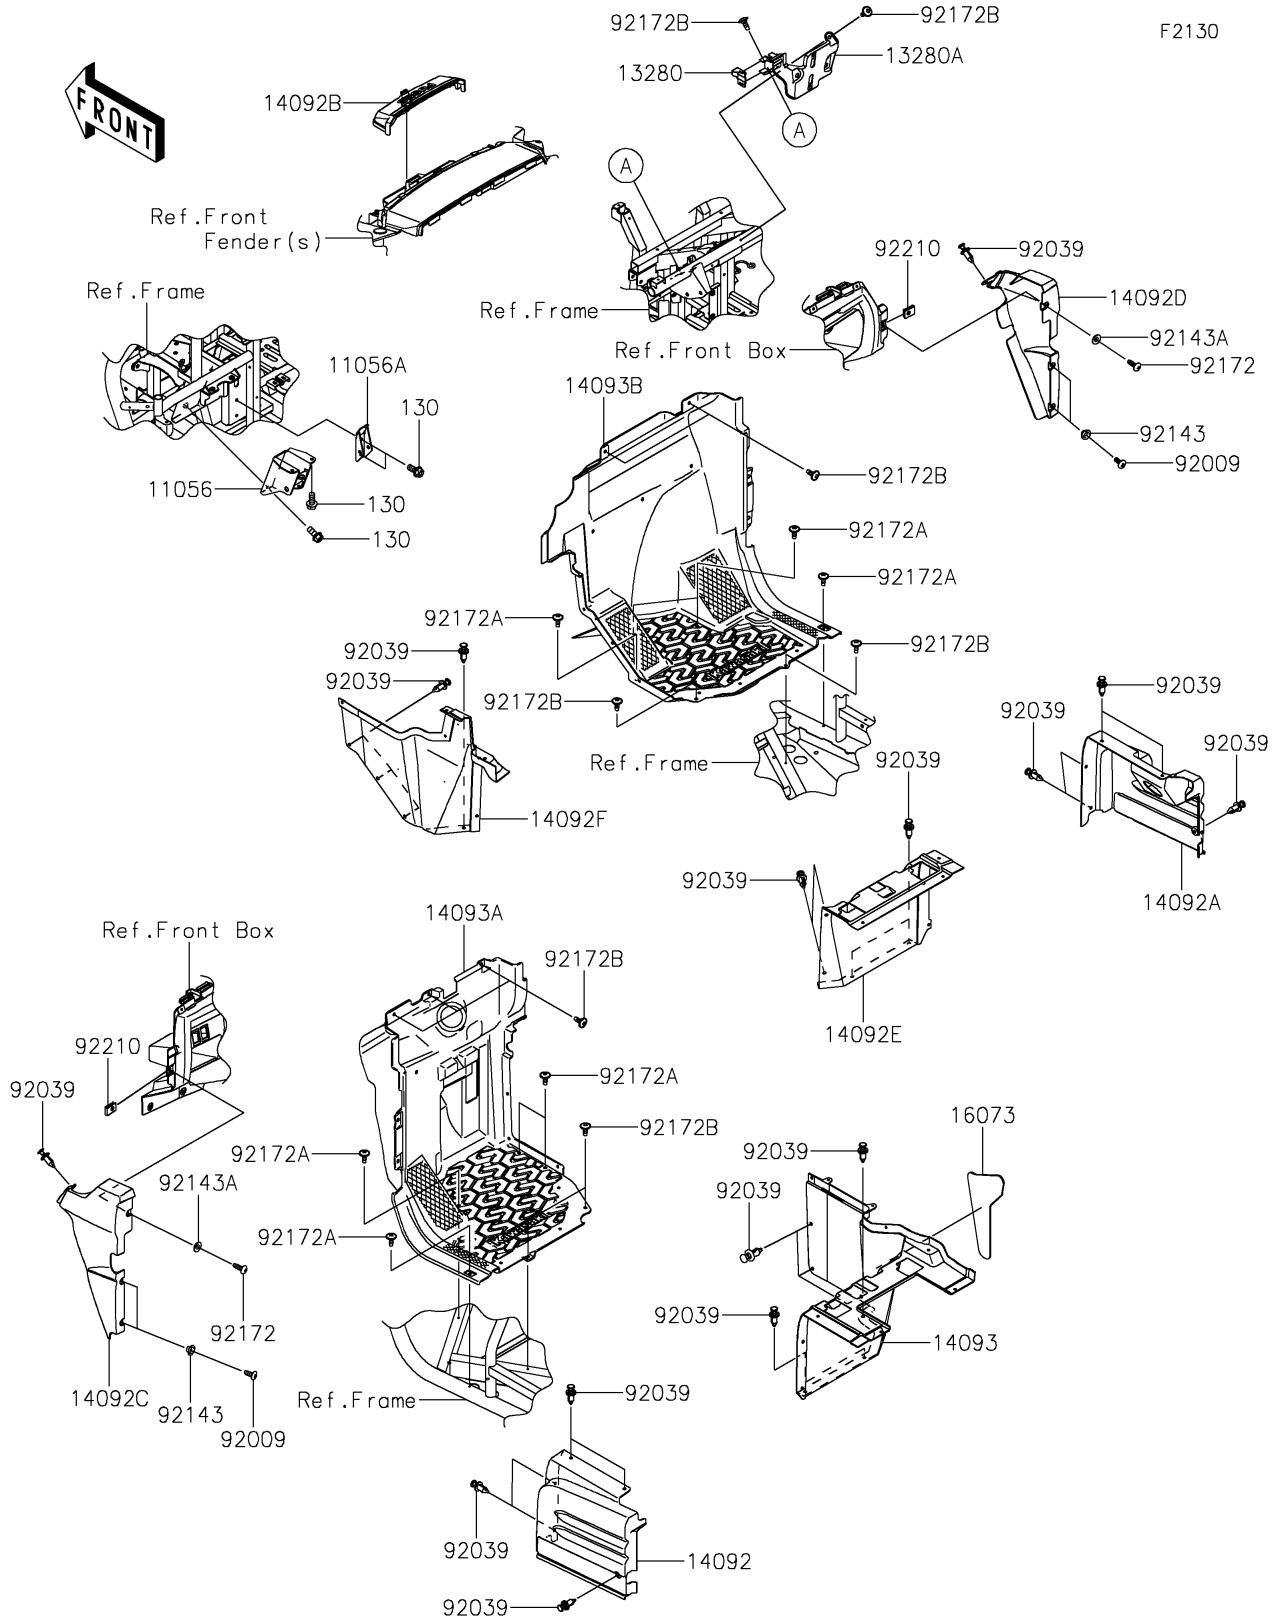

# 2023 Teryx4 Camo PARTS DIAGRAM

## Frame Fittings(Front)

F2130

## 2023 Teryx4 Camo PARTS LIST

### Frame Fittings(Front)

ITEM NAME	PART NUMBER	QUANTITY
BRACKET,BRAKE PEDAL (Ref # 11056)	11056-1431	1
BRACKET,THROTTLE PEDAL (Ref # 11056A)	11056-4408	1
HOLDER (Ref # 13280)	13280-0851	1
HOLDER,ECU (Ref # 13280A)	13280-0868	1
COVER,SEAT SIDE,LH (Ref # 14092)	14092-0720	1
COVER,SEAT SIDE,RH (Ref # 14092A)	14092-0721	1
COVER,FUSE BOX (Ref # 14092B)	14092-0724	1
COVER,SIDE GUARD,LH,S.BLACK (Ref # 14092C)	14092-0754-839	1
COVER,SIDE GUARD,RH,S.BLACK (Ref # 14092D)	14092-0755-839	1
COVER,FR SEAT,RH (Ref # 14092E)	14092-0757	1
COVER,FR SEAT,RH,CNT (Ref # 14092F)	14092-1083	1
COVER,FR SEAT,LH (Ref # 14093)	14093-0209	1
COVER,FR FLOOR,LH (Ref # 14093A)	14093-0550	1
COVER,FR FLOOR,RH (Ref # 14093B)	14093-0551	1
INSULATOR (Ref # 16073)	16073-0847	1
SCREW,TAPPING,6X16 (Ref # 92009)	92009-1166	4
RIVET (Ref # 92039)	92039-0776	26
COLLAR (Ref # 92143)	92143-1057	4
COLLAR (Ref # 92143A)	92143-1087	2
SCREW,TAPPING,6X20 (Ref # 92172)	92172-0488	2
SCREW,6X16 (Ref # 92172A)	92172-0711	8
SCREW,6X16 (Ref # 92172B)	92172-0826	11
NUT,LEAF SPRING,6MM (Ref # 92210)	92210-0624	2
BOLT-FLANGED,8X18 (Ref # 130)	130BA0818	5