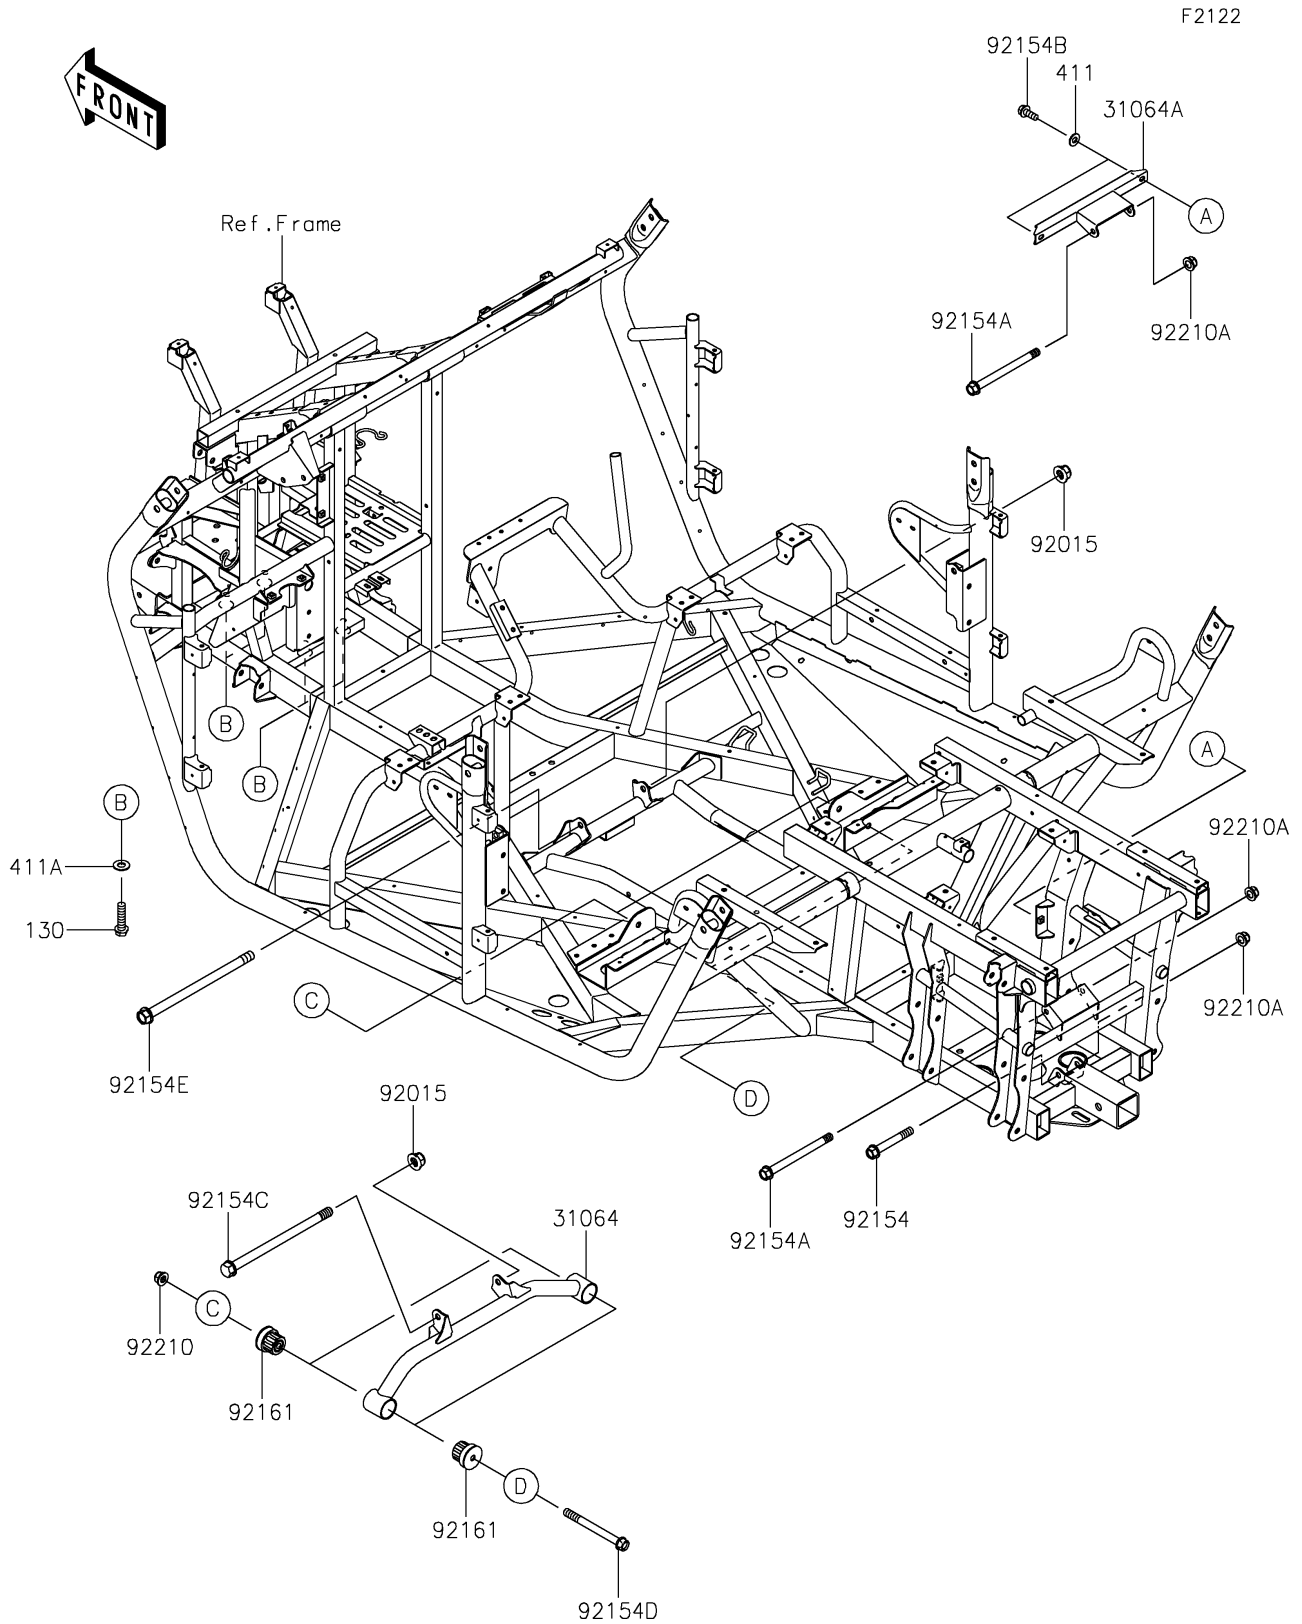

# 2023 Teryx4 PARTS DIAGRAM

## Engine Mount

## 2023 Teryx4 PARTS LIST

### Engine Mount

ITEM NAME	PART NUMBER	QUANTITY
PIPE-COMP,RR FRAME (Ref # 31064)	31064-0621	1
PIPE-COMP,RR GEARCASE MOUNT (Ref # 31064A)	31064-0660	1
NUT,LOCK,FLANGED,12MM (Ref # 92015)	92015-1433	2
BOLT,FLANGED,10X70 (Ref # 92154)	92154-0894	1
BOLT,FLANGED,10X120 (Ref # 92154A)	92154-0895	2
BOLT,FLANGED,8X20 (Ref # 92154B)	92154-1130	2
BOLT,FLANGED,12X190 (Ref # 92154C)	92154-1131	1
BOLT,FLANGED,10X105 (Ref # 92154D)	92154-1132	2
BOLT,FLANGED,12X200 (Ref # 92154E)	92154-1133	1
DAMPER (Ref # 92161)	92161-0423	4
NUT,LOCK,FLANGED,10MM (Ref # 92210)	92210-0276	2
NUT,LOCK,FLANGED,10MM (Ref # 92210A)	92210-1080	3
BOLT-FLANGED,10X40 (Ref # 130)	130BA1040	4
WASHER-PLAIN,8MM (Ref # 411)	411AA0800	2
WASHER-PLAIN,10MM (Ref # 411A)	411AA1000	4