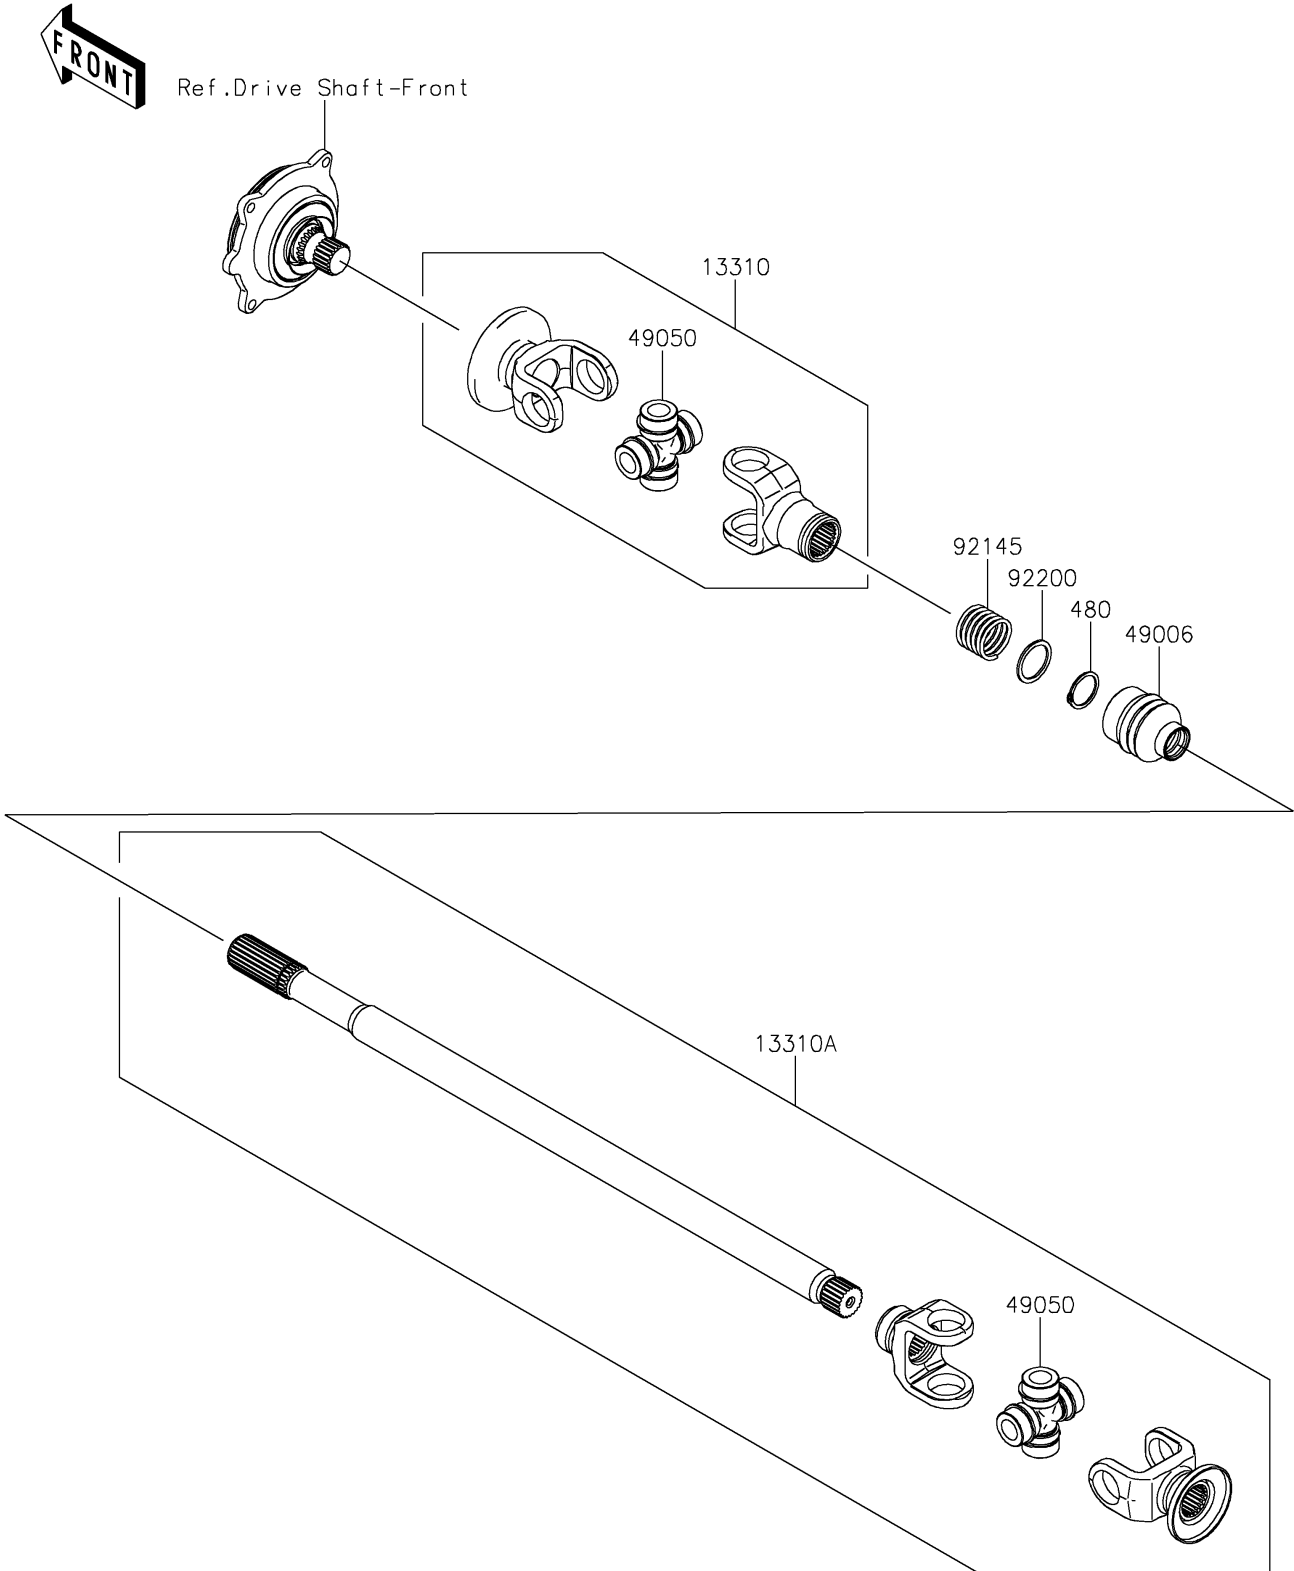

2023 Teryx4 PARTS DIAGRAM

Drive Shaft-Propeller

E3135

2023 Teryx4 PARTS LIST

Drive Shaft-Propeller

ITEM NAME	PART NUMBER	QUANTITY
SHAFT-ASSY,FRONT GEAR SIDE (Ref # 13310)	13310-0031	1
SHAFT-ASSY,FRONT ENG SIDE (Ref # 13310A)	13310-0032	1
BOOT,GEAR ASSY SIDE (Ref # 49006)	49006-0108	1
SPIDER (Ref # 49050)	49050-0034	2
SPRING (Ref # 92145)	92145-0823	1
WASHER,25X31X1.5 (Ref # 92200)	92200-0600	1
CIRCLIP-TYPE-C,24MM (Ref # 480)	480J2400	1