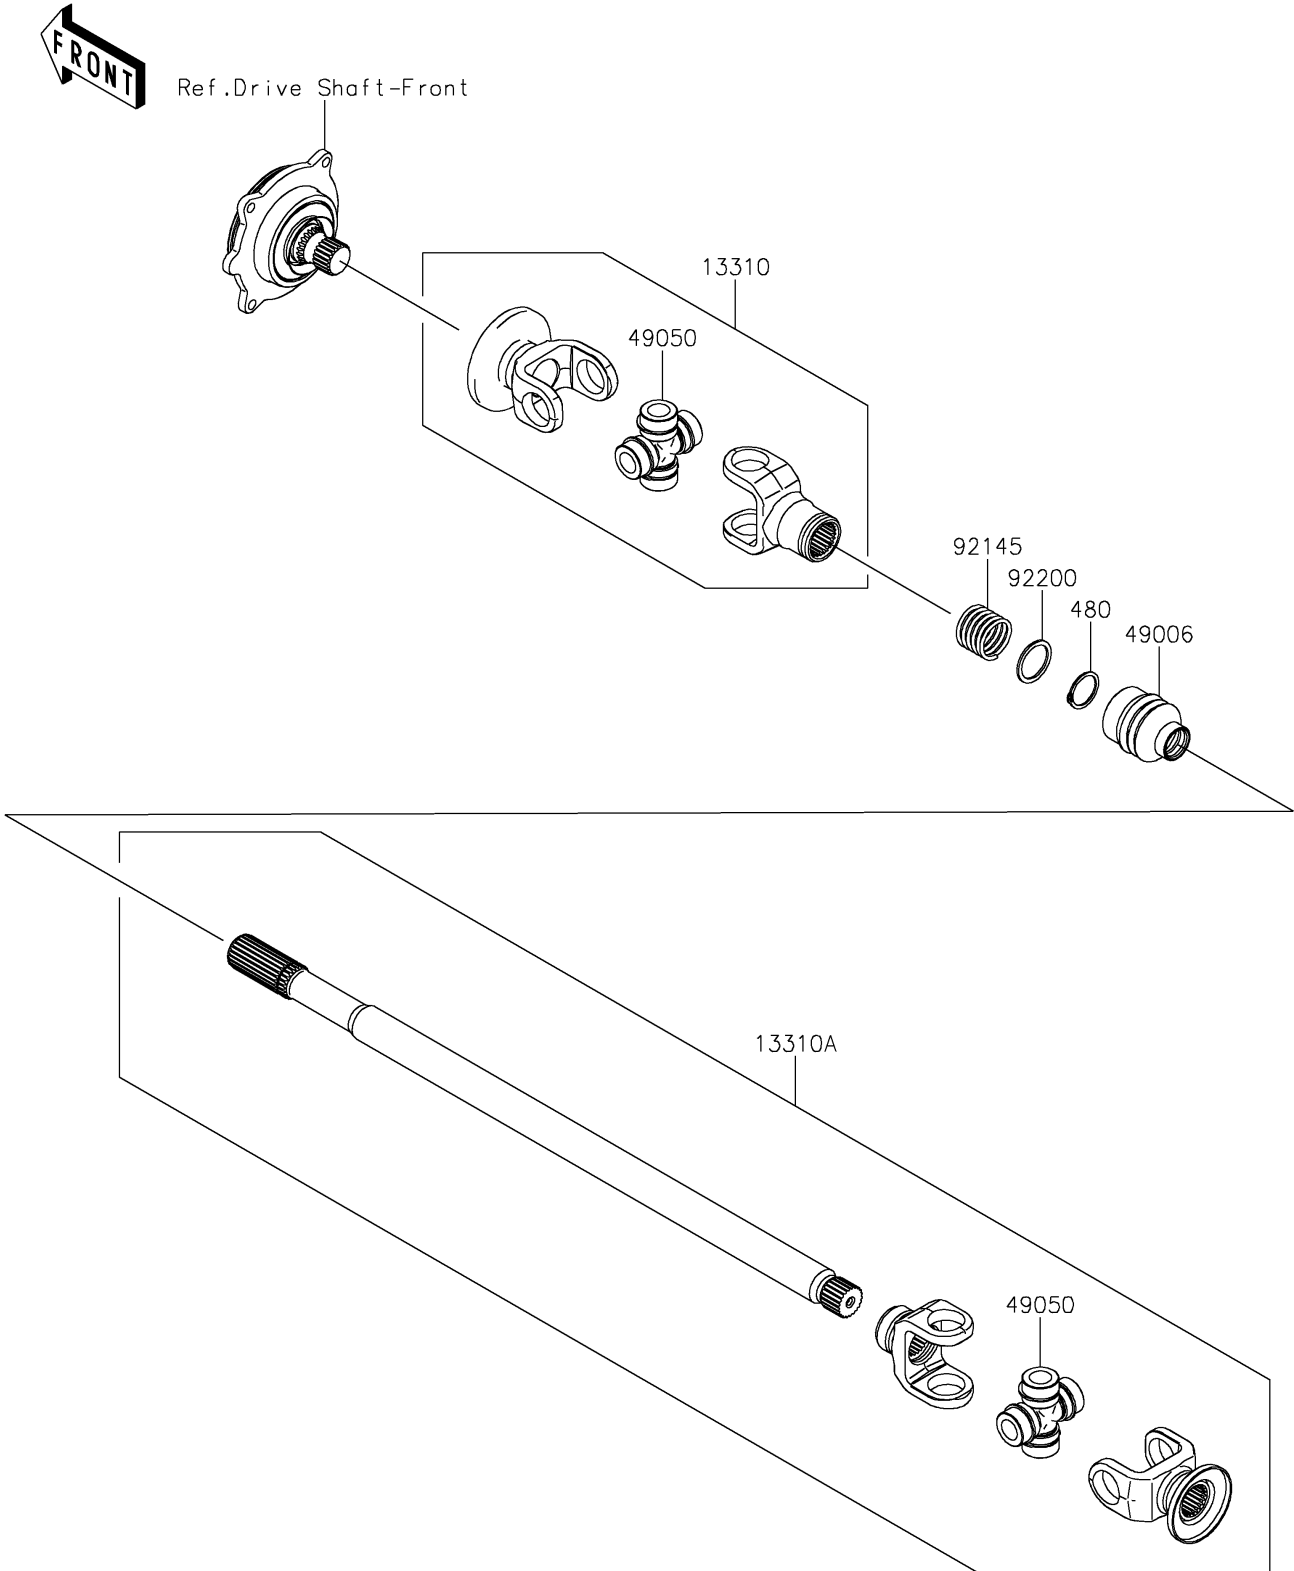

2023 Teryx4 Camo PARTS DIAGRAM

Drive Shaft-Propeller

E3135

2023 Teryx4 Camo PARTS LIST

Drive Shaft-Propeller

ITEM NAME	PART NUMBER	QUANTITY
SHAFT-ASSY,FRONT GEAR SIDE (Ref # 13310)	13310-0031	1
SHAFT-ASSY,FRONT ENG SIDE (Ref # 13310A)	13310-0032	1
BOOT,GEAR ASSY SIDE (Ref # 49006)	49006-0108	1
SPIDER (Ref # 49050)	49050-0034	2
SPRING (Ref # 92145)	92145-0823	1
WASHER,25X31X1.5 (Ref # 92200)	92200-0600	1
CIRCLIP-TYPE-C,24MM (Ref # 480)	480J2400	1