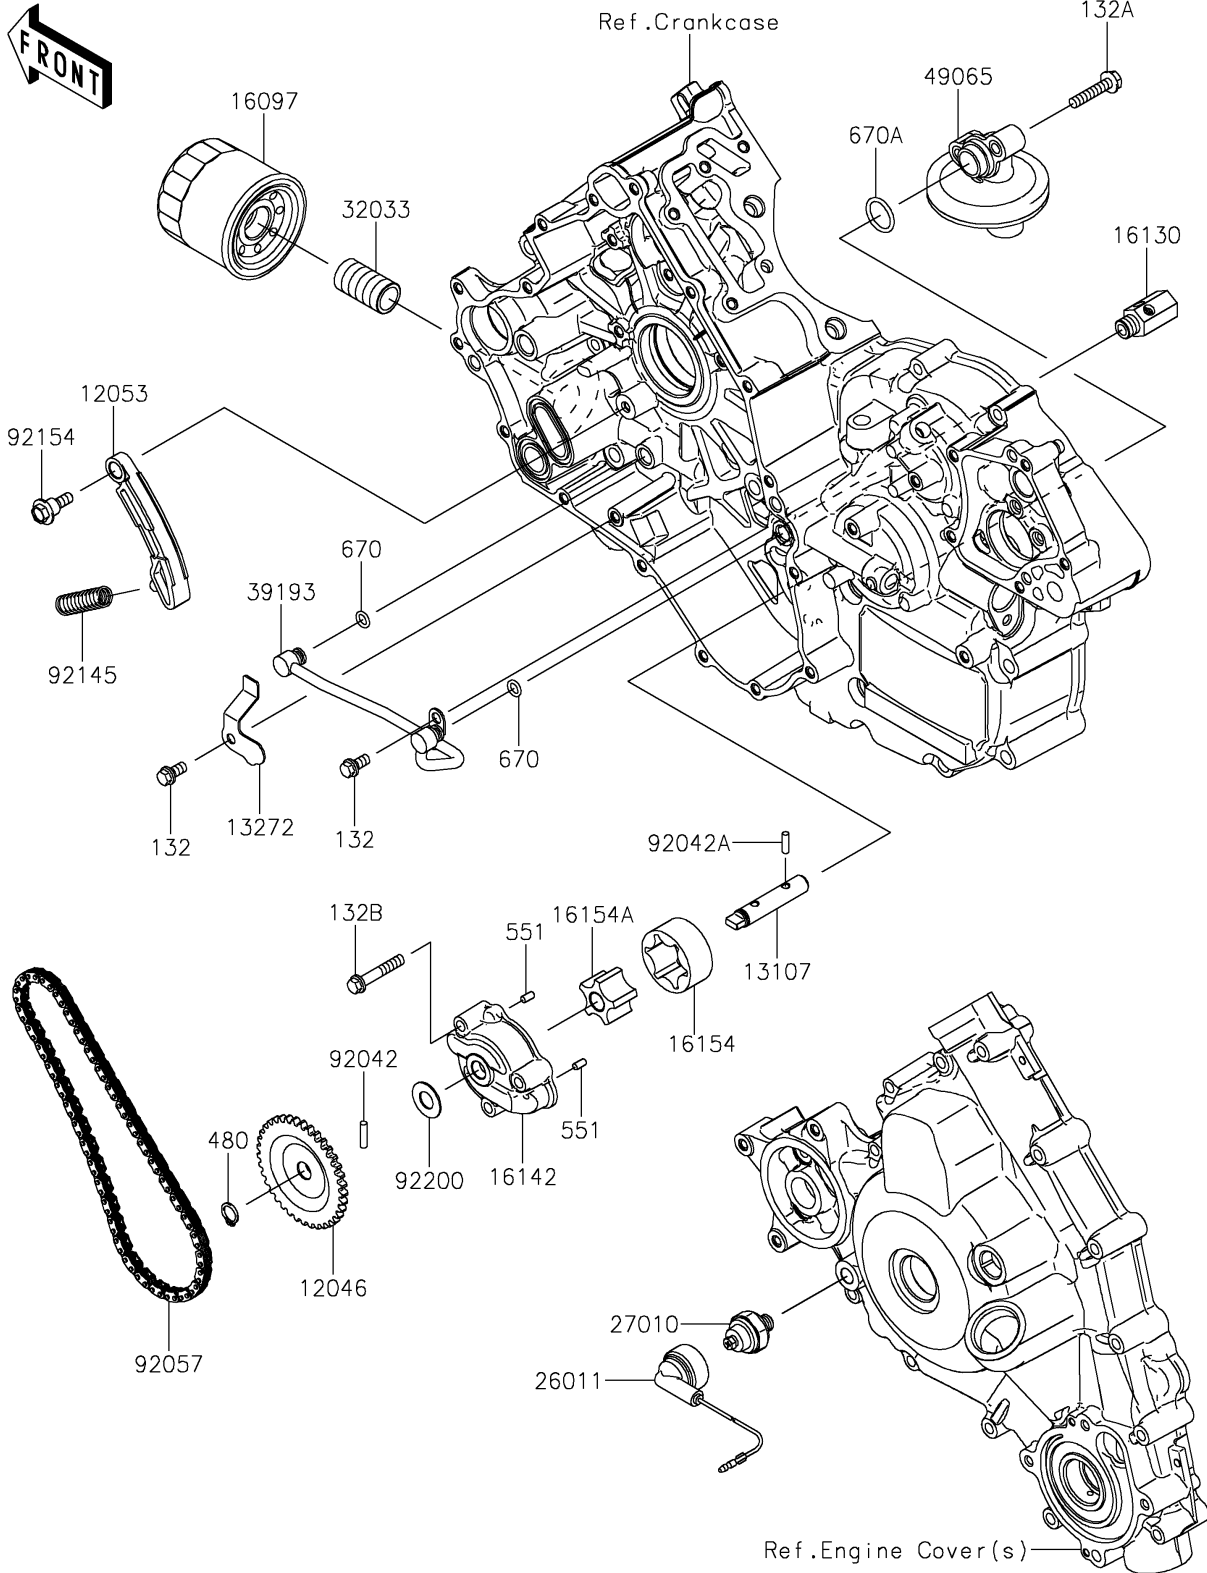

2023 Teryx4 Camo PARTS DIAGRAM

Oil Pump/Oil Filter

E1710

2023 Teryx4 Camo PARTS LIST

Oil Pump/Oil Filter

ITEM NAME	PART NUMBER	QUANTITY
SPROCKET,OIL PUMP,37T (Ref # 12046)	12046-0577	1
GUIDE-CHAIN (Ref # 12053)	12053-0180	1
SHAFT,OIL PUMP (Ref # 13107)	13107-0718	1
PLATE (Ref # 13272)	13272-0988	1
FILTER-ASSY-OIL (Ref # 16097)	16097-0007	1
VALVE-ASSY-RELIEF (Ref # 16130)	16130-1058	1
COVER-PUMP (Ref # 16142)	16142-0704	1
ROTOR-PUMP,OUTER (Ref # 16154)	16154-0706	1
ROTOR-PUMP,INNER (Ref # 16154A)	16154-0707	1
WIRE-LEAD (Ref # 26011)	26011-0818	1
SWITCH,OIL PRESSURE (Ref # 27010)	27010-1313	1
PIPE,OIL FILTER (Ref # 32033)	32033-1535	1
PIPE-OIL (Ref # 39193)	39193-0570	1
FILTER-OIL (Ref # 49065)	49065-0710	1
PIN,DOWEL,4X16.8 (Ref # 92042)	92042-029	1
PIN,DOWEL,4X13.8 (Ref # 92042A)	92042-030	1
CHAIN,DID SCR-0409 SV (Ref # 92057)	92057-0561	1
SPRING (Ref # 92145)	92145-0830	1
BOLT,FLANGED,6X8.3 (Ref # 92154)	92154-0709	1
WASHER,11.3X23X1 (Ref # 92200)	92200-0719	1
BOLT-FLANGED-SMALL,6X12 (Ref # 132)	132BA0612	2
BOLT-FLANGED-SMALL,6X30 (Ref # 132A)	132BA0630	2
BOLT-FLANGED-SMALL,6X35 (Ref # 132B)	132BA0635	3
CIRCLIP-TYPE-C,11MM (Ref # 480)	480J1100	1
PIN-DOWEL,4X8 (Ref # 551)	551A0408	2
O RING,7MM (Ref # 670)	670D1507	2
O RING,18MM (Ref # 670A)	670D2018	1