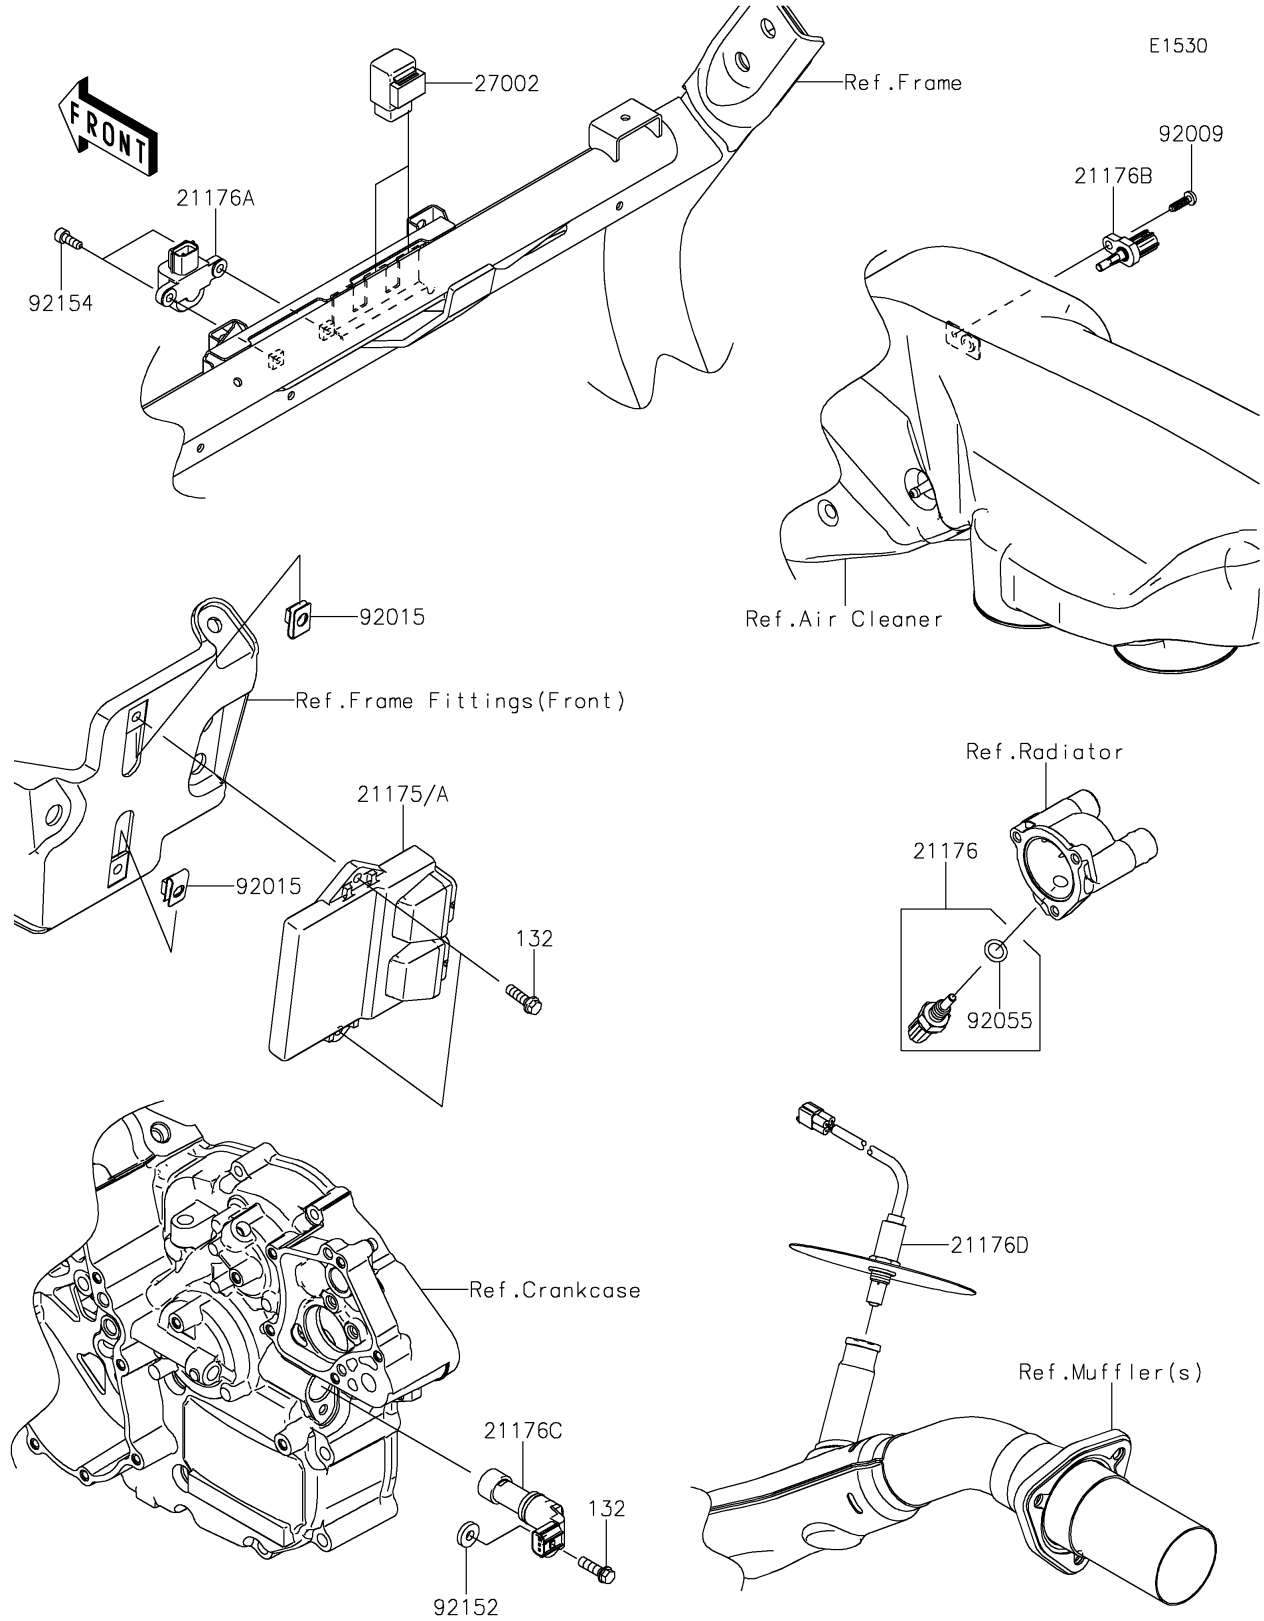

# 2023 TERYX4™ S LE PARTS DIAGRAM

## Fuel Injection

## 2023 TERYX4™ S LE PARTS LIST

### Fuel Injection

ITEM NAME	PART NUMBER	QUANTITY
SENSOR,WATER TEMP (Ref # 21176)	21176-0009	1
SENSOR,VEHICLE-DOWN (Ref # 21176A)	21176-0026	1
SENSOR,AIR TEMPERATURE (Ref # 21176B)	21176-0048	1
SENSOR,SPEED (Ref # 21176C)	21176-0712	1
SENSOR,OXYGEN (Ref # 21176D)	21176-0935	1
RELAY-ASSY (Ref # 27002)	27002-1062	2
SCREW,TAPPING,5X16 (Ref # 92009)	92009-1984	1
NUT,6MM (Ref # 92015)	92015-1602	2
RING-O,9.5X1.9 (Ref # 92055)	92055-0016	1
COLLAR,6.5X16X3.2 (Ref # 92152)	92152-1975	1
BOLT,SOCKET,5X14 (Ref # 92154)	92154-1841	2
BOLT-FLANGED-SMALL,6X20 (Ref # 132)	132BA0620	3