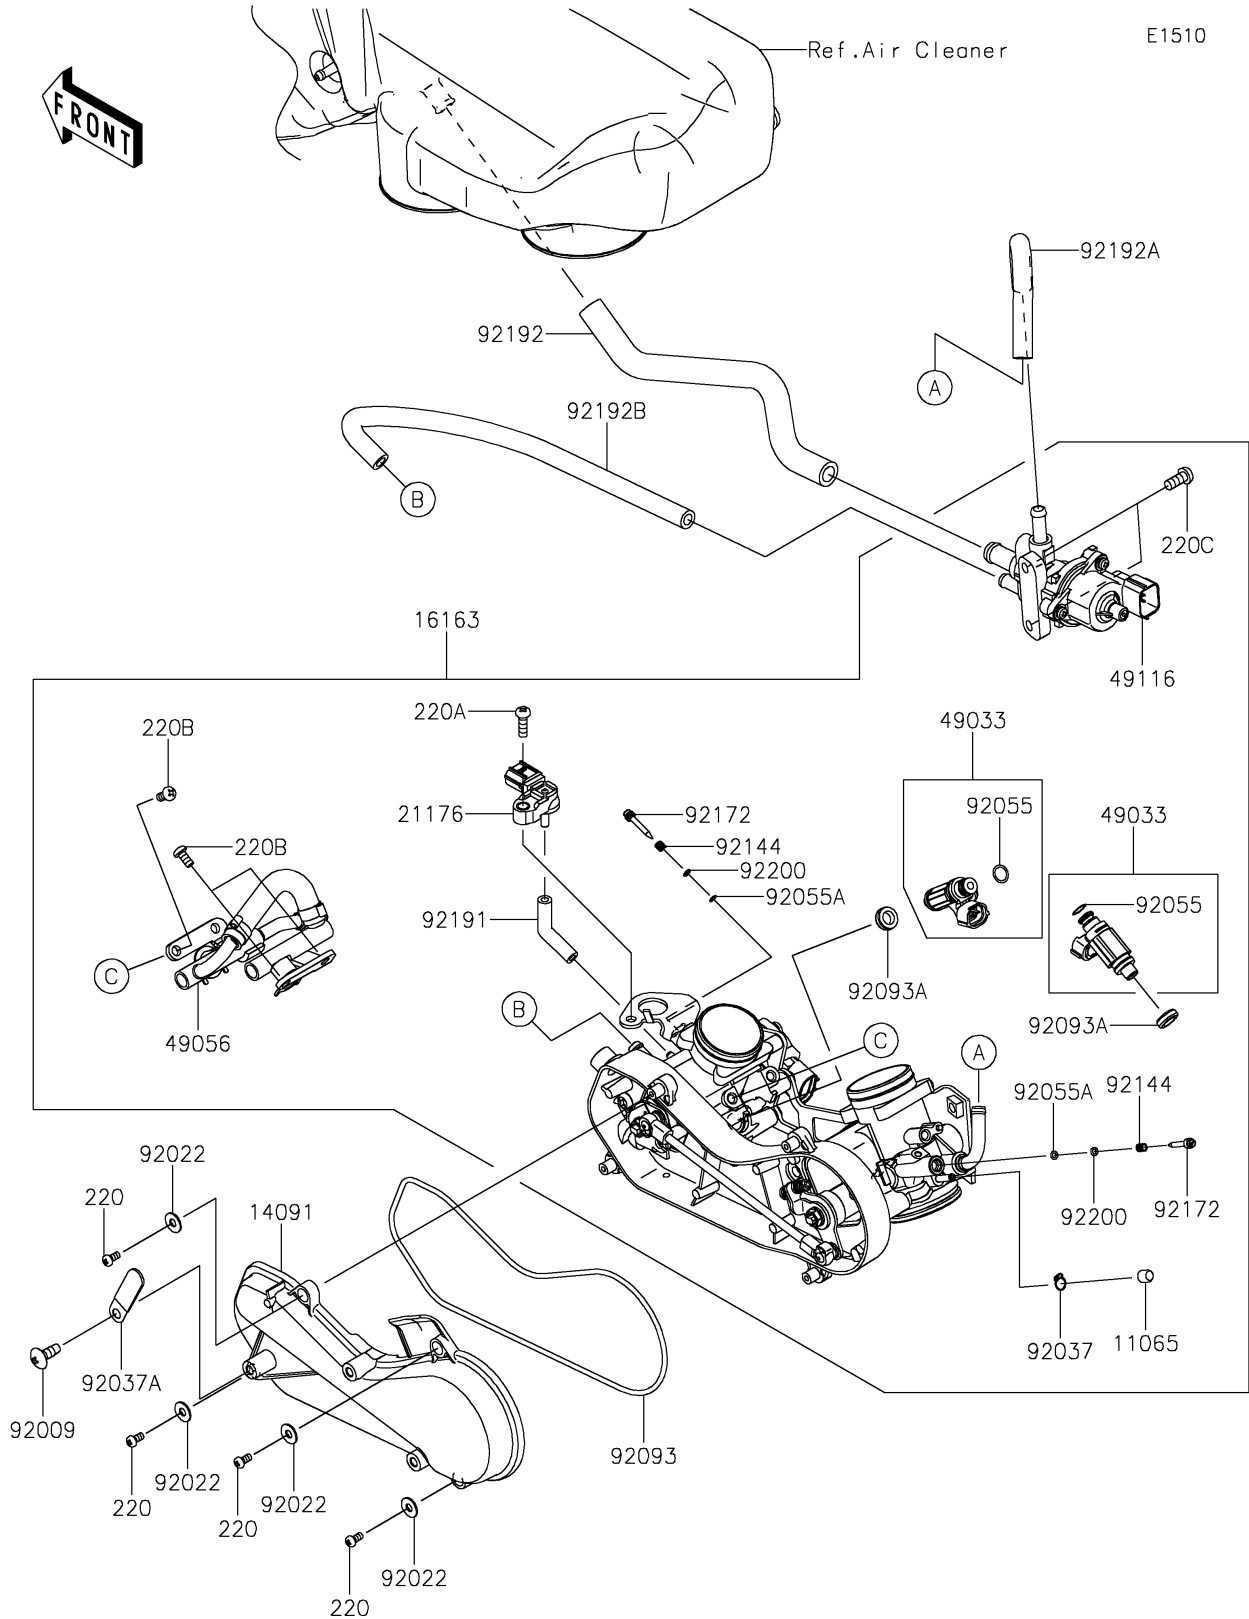

2023 Teryx4 Camo PARTS DIAGRAM

Throttle

2023 Teryx4 Camo PARTS LIST

Throttle

ITEM NAME	PART NUMBER	QUANTITY
CAP (Ref # 11065)	11065-0072	1
COVER,THROTTLE LINK (Ref # 14091)	14091-1731	1
THROTTLE-ASSY,36EIS (Ref # 16163)	16163-0790	1
SENSOR,PRESSURE (Ref # 21176)	21176-0906	1
NOZZLE-INJECTION (Ref # 49033)	49033-0011	2
PIPE-INJECTION (Ref # 49056)	49056-0033	1
VALVE-ASSY,ISC (Ref # 49116)	49116-0021	1
SCREW,6X12 (Ref # 92009)	92009-1480	1
WASHER,5.2X13X1 (Ref # 92022)	92022-1380	4
CLAMP,TUBE (Ref # 92037)	92037-1124	1
CLAMP,L=45 (Ref # 92037A)	92037-1539	1
RING-O,INJECTION NOZZLE (Ref # 92055)	92055-1622	2
RING-O,AIR SCREW (Ref # 92055A)	92055-1658	2
SEAL (Ref # 92093)	92093-0082	1
SEAL (Ref # 92093A)	92093-0127	2
SPRING,THROTTLE STOP SCREW (Ref # 92144)	92144-1674	2
SCREW (Ref # 92172)	92172-0156	2
TUBE,3.2X7.4X70 (Ref # 92191)	92191-1552	1
TUBE,ISC-CHAMBER (Ref # 92192)	92192-0948	1
TUBE,ISC-THROTTLE RR (Ref # 92192A)	92192-1211	1
TUBE,ISC-THROTTLE FR (Ref # 92192B)	92192-1212	1
WASHER,PILOT AIR SCREW (Ref # 92200)	92200-1564	2
SCREW-PAN-CROS,4X8 (Ref # 220)	220AA0408	4
SCREW-PAN-CROS,5X16 (Ref # 220A)	220AA0516	1
SCREW-PAN-CROS,6X12 (Ref # 220B)	220AA0612	4
SCREW-PAN-CROS,6X14 (Ref # 220C)	220AA0614	2