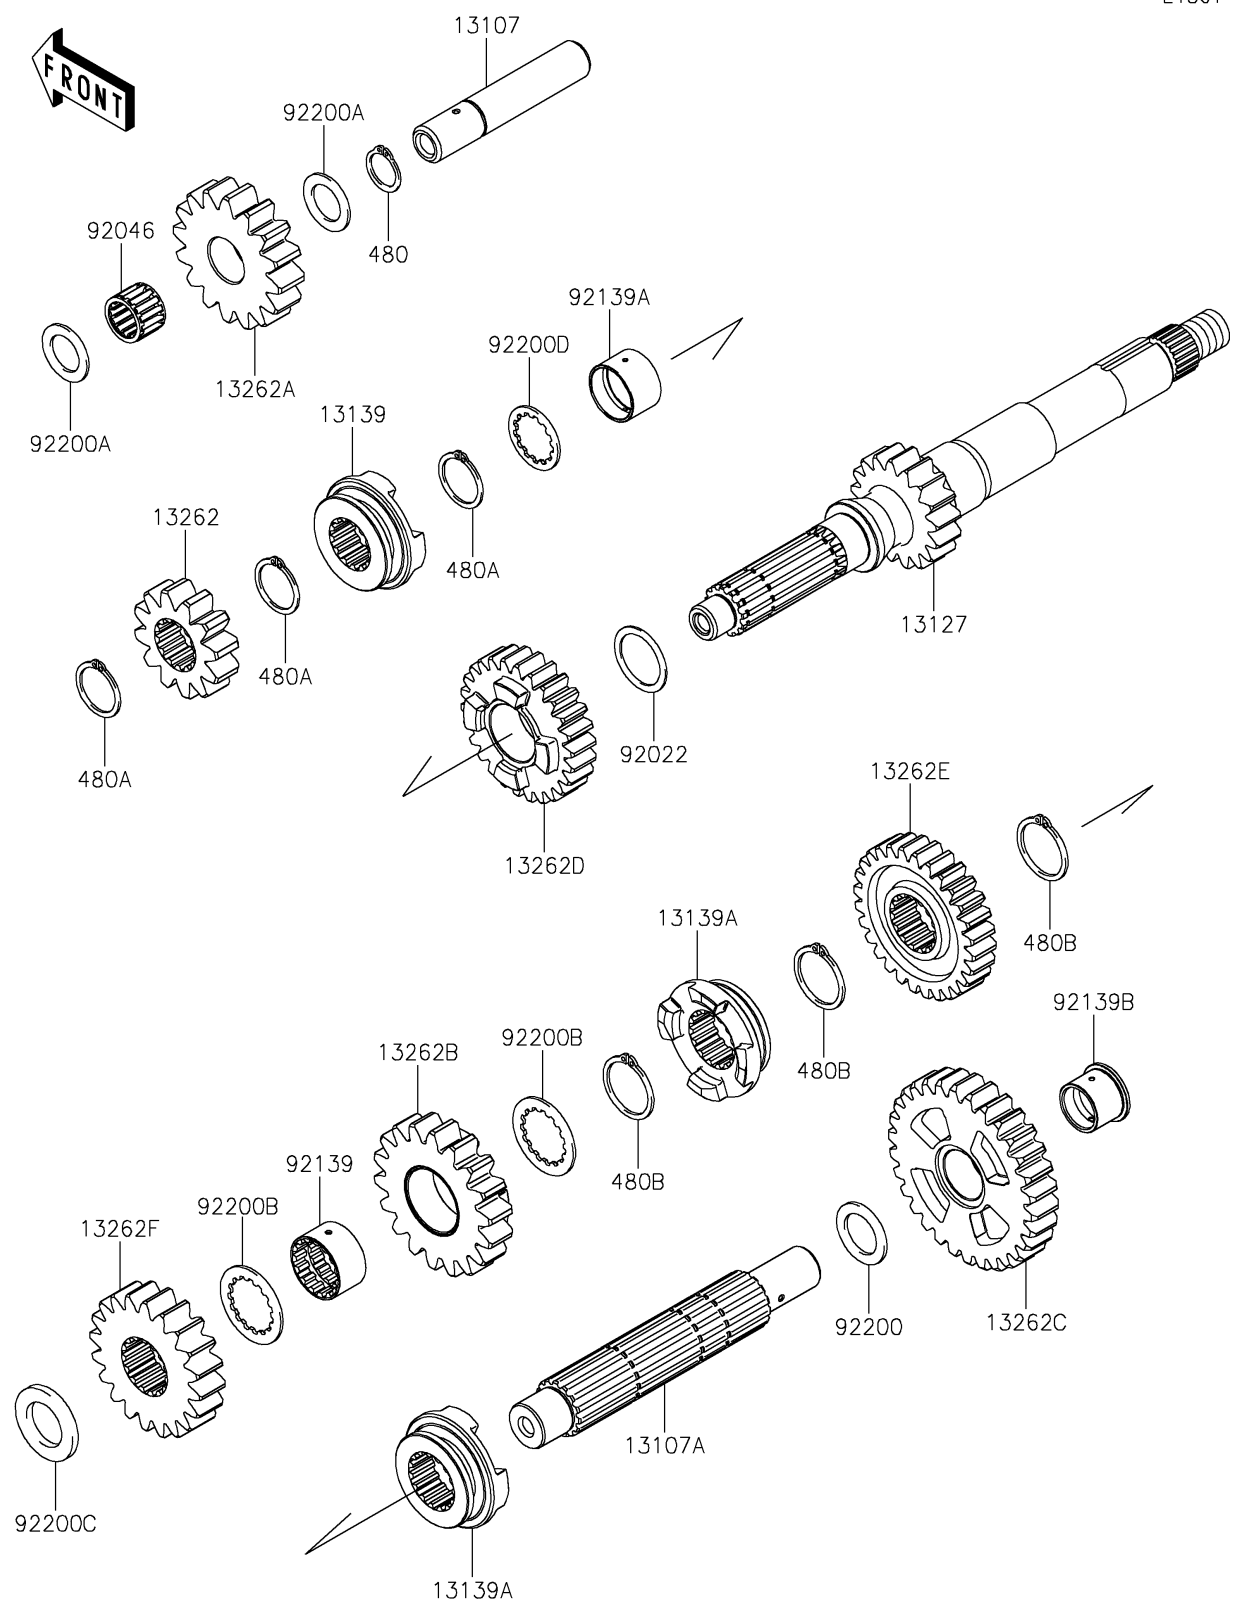

# 2023 Teryx4 PARTS DIAGRAM

Transmission

E1361

## 2023 Teryx4 PARTS LIST

### Transmission

ITEM NAME	PART NUMBER	QUANTITY
SHAFT,REVERSE (Ref # 13107)	13107-0715	1
SHAFT,COUNTER (Ref # 13107A)	13107-0716	1
SHAFT-TRANSMISSION INPUT,17T (Ref # 13127)	13127-0654	1
SHIFTER,INPUT HI (Ref # 13139)	13139-0624	1
SHIFTER,OUTPUT (Ref # 13139A)	13139-0625	2
GEAR,INPUT REVERSE,12T (Ref # 13262)	13262-0861	1
GEAR,REVERSE IDLE,16T (Ref # 13262A)	13262-0862	1
GEAR,OUTPUT REVERSE,18T (Ref # 13262B)	13262-0865	1
GEAR,OUTPUT LOW,31T (Ref # 13262C)	13262-0867	1
GEAR,INPUT HI,26T (Ref # 13262D)	13262-1551	1
GEAR,OUTPUT HI,28T (Ref # 13262E)	13262-1552	1
GEAR,OUTPUT,19T (Ref # 13262F)	13262-1553	1
WASHER,25.3X32X1 (Ref # 92022)	92022-1800	1
BEARING-NEEDLE,182216E03 C3 (Ref # 92046)	92046-0605	1
BUSHING,25X28.3X16.7 (Ref # 92139)	92139-0107	1
BUSHING,25X28X17.8 (Ref # 92139A)	92139-0280	1
BUSHING,20X24X18.7 (Ref # 92139B)	92139-0707	1
WASHER,20.2X30X1.8 (Ref # 92200)	92200-0221	1
WASHER,18.2X28X1.5 (Ref # 92200A)	92200-0716	2
WASHER,28.5X38X1.5 (Ref # 92200B)	92200-0717	2
WASHER,22.2X36X3.6 (Ref # 92200C)	92200-0718	1
WASHER,25.2X31.0X1.5 (Ref # 92200D)	92200-1239	1
CIRCLIP-TYPE-C,18MM (Ref # 480)	480J1800	1
CIRCLIP-TYPE-C,24MM (Ref # 480A)	480J2400	3
CIRCLIP-TYPE-C,28MM (Ref # 480B)	480J2800	3