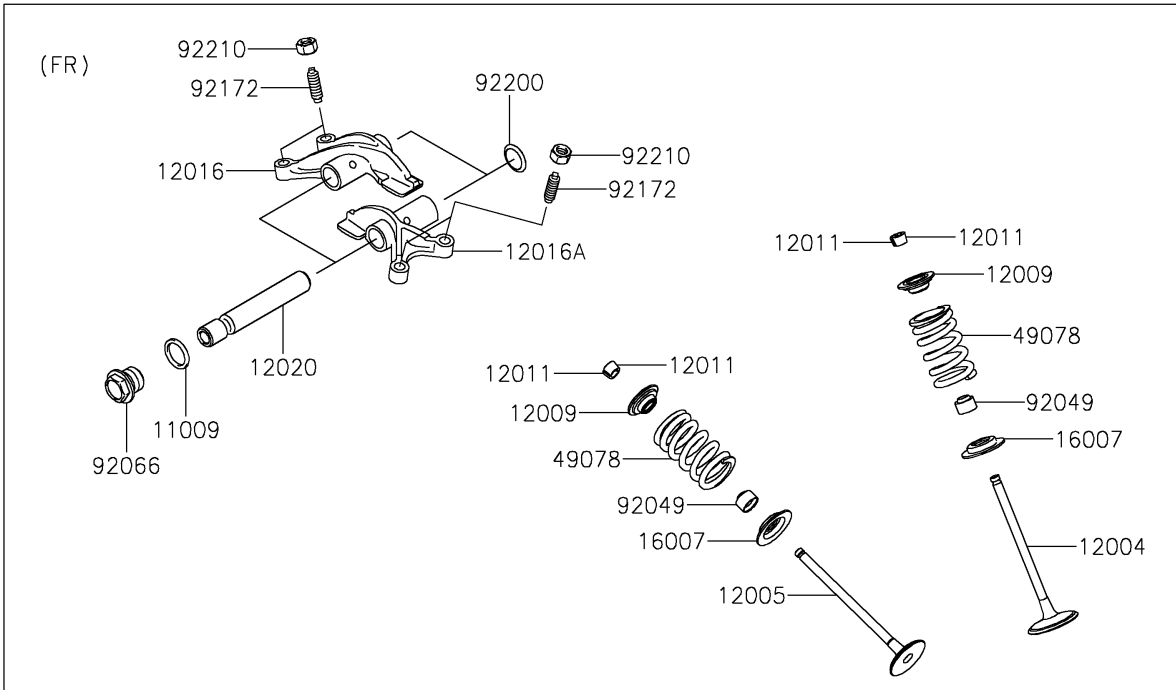

2023 TERYX4™ S LE PARTS DIAGRAM

Valve(s)

E1210

2023 TERYX4™ S LE PARTS LIST

Valve(s)

ITEM NAME	PART NUMBER	QUANTITY
GASKET,14X18X1.5 (Ref # 11009)	11009-1430	4
VALVE-INTAKE (Ref # 12004)	12004-0048	4
VALVE-EXHAUST (Ref # 12005)	12005-0047	4
RETAINER-VALVE SPRING (Ref # 12009)	12009-1056	8
COLLET (Ref # 12011)	12011-1051	16
ARM-ROCKER,EXHAUST (Ref # 12016)	12016-1128	2
ARM-ROCKER,INTAKE (Ref # 12016A)	12016-1129	2
SHAFT-ROCKER (Ref # 12020)	12020-0004	4
SEAT-SPRING (Ref # 16007)	16007-0703	8
SPRING-ENGINE VALVE (Ref # 49078)	49078-0014	8
SEAL-OIL,VSB58.558 (Ref # 92049)	92049-1218	8
PLUG,DRAIN (Ref # 92066)	92066-2196	4
SCREW,6MM (Ref # 92172)	92172-0737	8
WASHER,13X17X0.3 (Ref # 92200)	92200-0808	4
NUT,6MM (Ref # 92210)	92210-1490	8