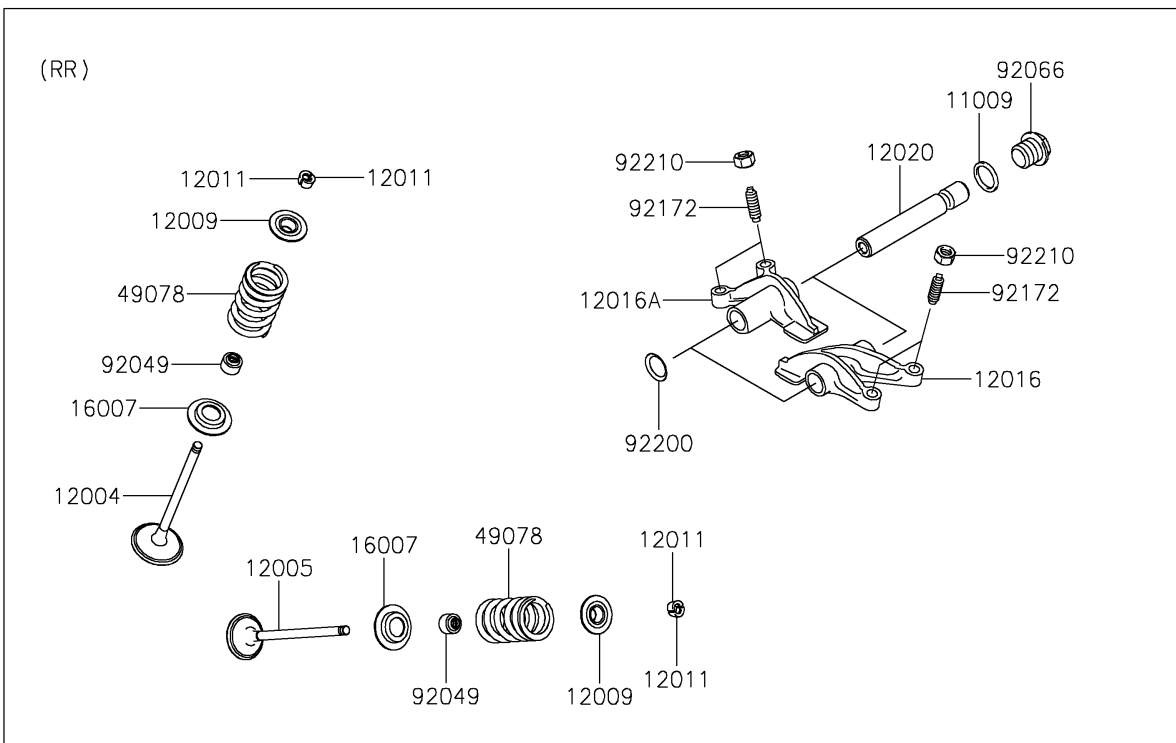

2023 TERYX4™ S LE PARTS DIAGRAM

Valve(s)

E1210

2023 TERYX4™ S LE PARTS LIST

Valve(s)

ITEM NAME	PART NUMBER	QUANTITY
GASKET,14X18X1.5 (Ref # 11009)	11009-1430	4
VALVE-INTAKE (Ref # 12004)	12004-0048	4
VALVE-EXHAUST (Ref # 12005)	12005-0047	4
RETAINER-VALVE SPRING (Ref # 12009)	12009-1056	8
COLLET (Ref # 12011)	12011-1051	16
ARM-ROCKER,EXHAUST (Ref # 12016)	12016-1128	2
ARM-ROCKER,INTAKE (Ref # 12016A)	12016-1129	2
SHAFT-ROCKER (Ref # 12020)	12020-0004	4
SEAT-SPRING (Ref # 16007)	16007-0703	8
SPRING-ENGINE VALVE (Ref # 49078)	49078-0014	8
SEAL-OIL,VSB58.558 (Ref # 92049)	92049-1218	8
PLUG,DRAIN (Ref # 92066)	92066-2196	4
SCREW,6MM (Ref # 92172)	92172-0737	8
WASHER,13X17X0.3 (Ref # 92200)	92200-0808	4
NUT,6MM (Ref # 92210)	92210-1490	8