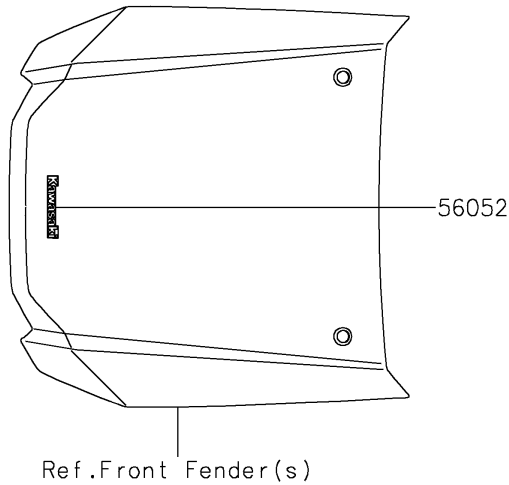

# 2023 Teryx4 PARTS DIAGRAM

Decals(FNFNN-FPFNL)

F2861

## 2023 Teryx4 PARTS LIST

Decals(FNFNN-FPFNL)

ITEM NAME	PART NUMBER	QUANTITY
MARK,KAWASAKI (Ref # 56052)	56052-0928	1
MARK,TERYX4 (Ref # 56054)	56054-2947	2
PATTERN,FR FENDER,LH (Ref # 56076)	56076-2439	1
PATTERN,FR FENDER,RH (Ref # 56076A)	56076-2440	1
PATTERN,SIDE GUARD,LH,UPP (Ref # 56076B)	56076-2441	1
PATTERN,SIDE GUARD,LH,CNT (Ref # 56076C)	56076-2442	1
PATTERN,SIDE GUARD,LH,LWR (Ref # 56076D)	56076-2443	1
PATTERN,SIDE GUARD,RH,UPP (Ref # 56076E)	56076-2444	1
PATTERN,SIDE GUARD,RH,CNT (Ref # 56076F)	56076-2445	1
PATTERN,SIDE GUARD,RH,LWR (Ref # 56076G)	56076-2446	1
PATTERN,FR DOOR COVER,LH,UPP (Ref # 56076H)	56076-2447	1
PATTERN,FR DOOR COVER,LH,CNT (Ref # 56076I)	56076-2448	1
PATTERN,FR DOOR COVER,LH,LWR (Ref # 56076J)	56076-2449	1
PATTERN,FR DOOR COVER,RH,UPP (Ref # 56076K)	56076-2450	1
PATTERN,FR DOOR COVER,RH,CNT (Ref # 56076L)	56076-2451	1
PATTERN,FR DOOR COVER,RH,LWR (Ref # 56076M)	56076-2452	1
PATTERN,RR DOOR COVER,LH (Ref # 56076N)	56076-2453	1
PATTERN,RR DOOR COVER,RH (Ref # 56076O)	56076-2454	1
PATTERN,RR FENDER,LH (Ref # 56076P)	56076-2455	1
PATTERN,RR FENDER,RH (Ref # 56076Q)	56076-2456	1