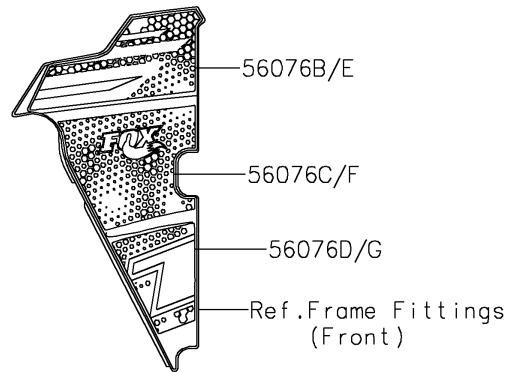

# 2023 Teryx4 PARTS DIAGRAM

Decals(FNFNN-FPFNL)

F2861

## 2023 Teryx4 PARTS LIST

Decals(FNFNN-FPFNL)

ITEM NAME	PART NUMBER	QUANTITY
MARK,KAWASAKI (Ref # 56052)	56052-0928	1
MARK,TERYX4 (Ref # 56054)	56054-2947	2
PATTERN,FR FENDER,LH (Ref # 56076)	56076-2439	1
PATTERN,FR FENDER,RH (Ref # 56076A)	56076-2440	1
PATTERN,SIDE GUARD,LH,UPP (Ref # 56076B)	56076-2441	1
PATTERN,SIDE GUARD,LH,CNT (Ref # 56076C)	56076-2442	1
PATTERN,SIDE GUARD,LH,LWR (Ref # 56076D)	56076-2443	1
PATTERN,SIDE GUARD,RH,UPP (Ref # 56076E)	56076-2444	1
PATTERN,SIDE GUARD,RH,CNT (Ref # 56076F)	56076-2445	1
PATTERN,SIDE GUARD,RH,LWR (Ref # 56076G)	56076-2446	1
PATTERN,FR DOOR COVER,LH,UPP (Ref # 56076H)	56076-2447	1
PATTERN,FR DOOR COVER,LH,CNT (Ref # 56076I)	56076-2448	1
PATTERN,FR DOOR COVER,LH,LWR (Ref # 56076J)	56076-2449	1
PATTERN,FR DOOR COVER,RH,UPP (Ref # 56076K)	56076-2450	1
PATTERN,FR DOOR COVER,RH,CNT (Ref # 56076L)	56076-2451	1
PATTERN,FR DOOR COVER,RH,LWR (Ref # 56076M)	56076-2452	1
PATTERN,RR DOOR COVER,LH (Ref # 56076N)	56076-2453	1
PATTERN,RR DOOR COVER,RH (Ref # 56076O)	56076-2454	1
PATTERN,RR FENDER,LH (Ref # 56076P)	56076-2455	1
PATTERN,RR FENDER,RH (Ref # 56076Q)	56076-2456	1