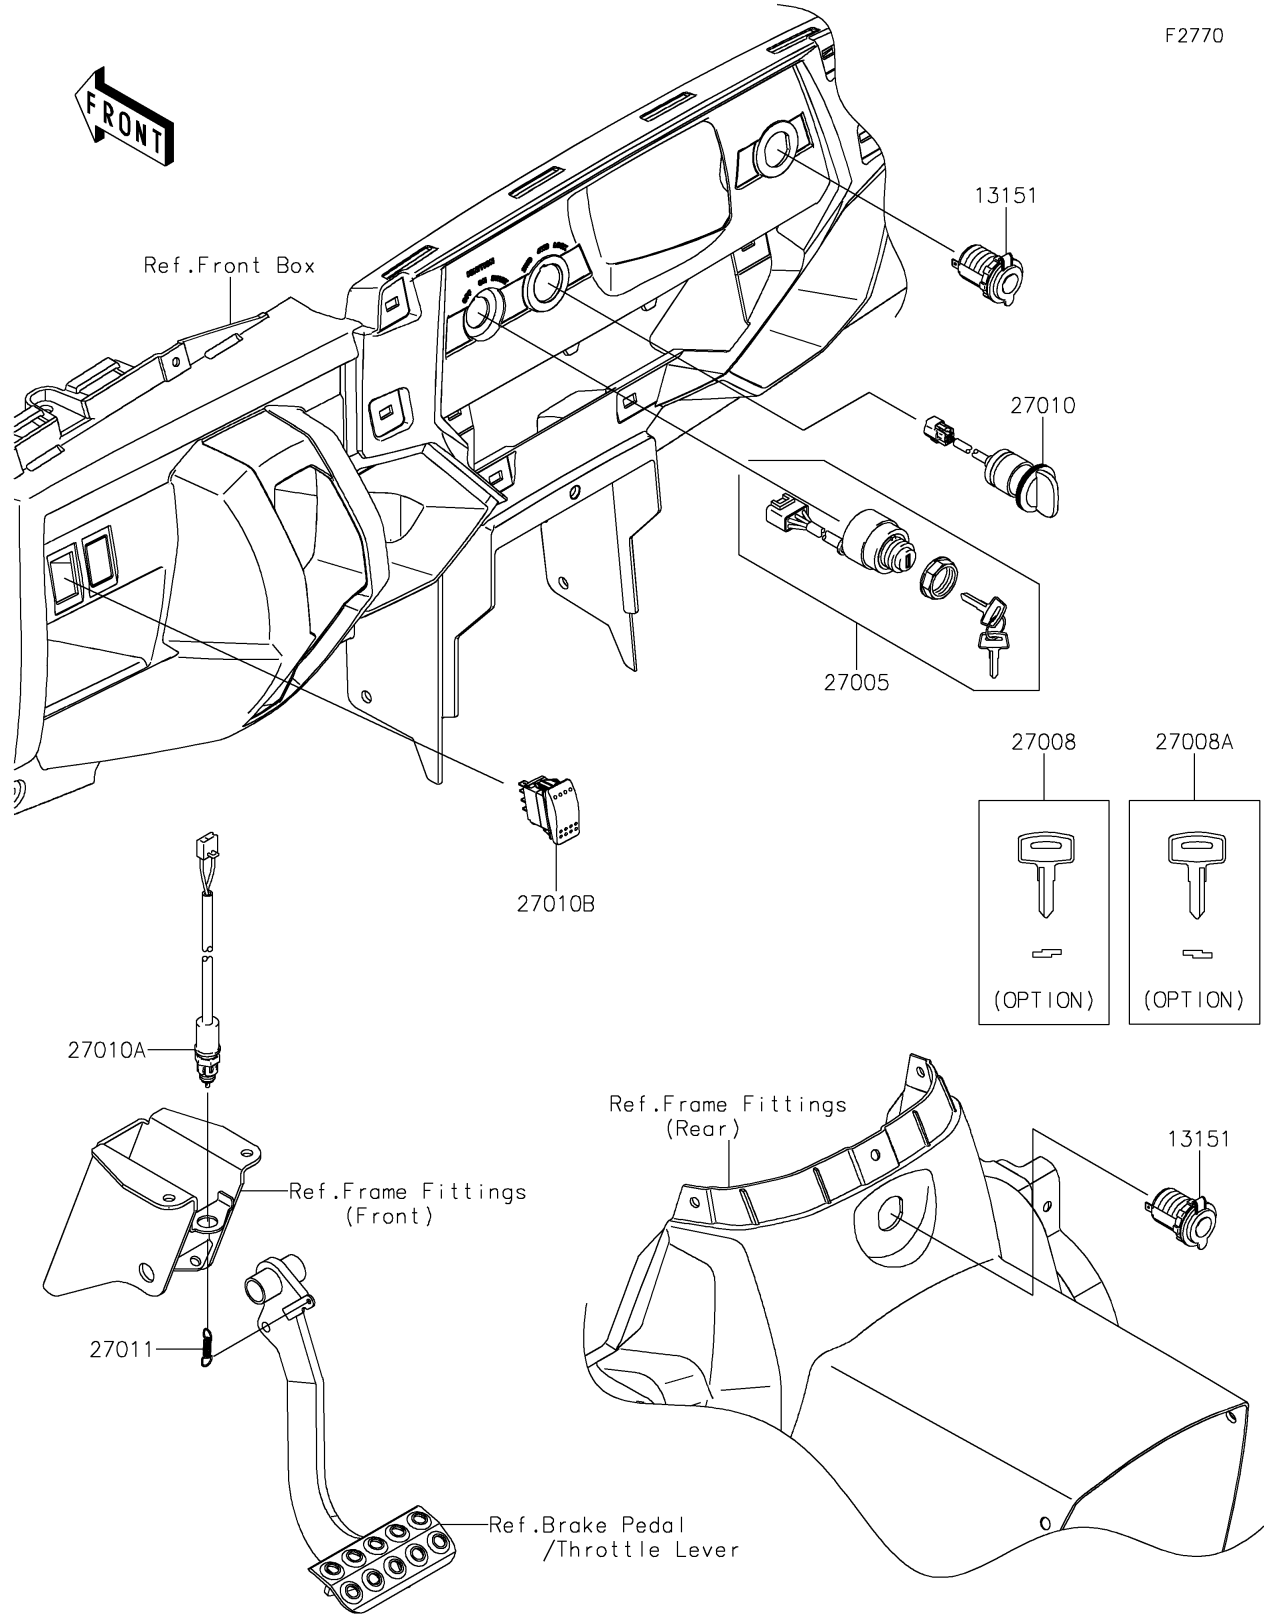

2024 TERYX4™ PARTS DIAGRAM

Ignition Switch

F2770

2024 TERYX4™ PARTS LIST

Ignition Switch

ITEM NAME	PART NUMBER	QUANTITY
SWITCH-COMP,OUTLET,12V (Ref # 13151)	13151-0556	2
SWITCH-ASSY-IGNITION (Ref # 27005)	27005-0036	1
KEY-LOCK,BLANK (Ref # 27008)	27008-1153	1
KEY-LOCK,BLANK (Ref # 27008A)	27008-1157	1
SWITCH (Ref # 27010)	27010-0706	1
SWITCH,BRAKE (Ref # 27010A)	27010-0724	1
SWITCH,OUTER (Ref # 27010B)	27010-0806	1
SPRING,BRAKE LAMP SWITCH (Ref # 27011)	27011-006	1