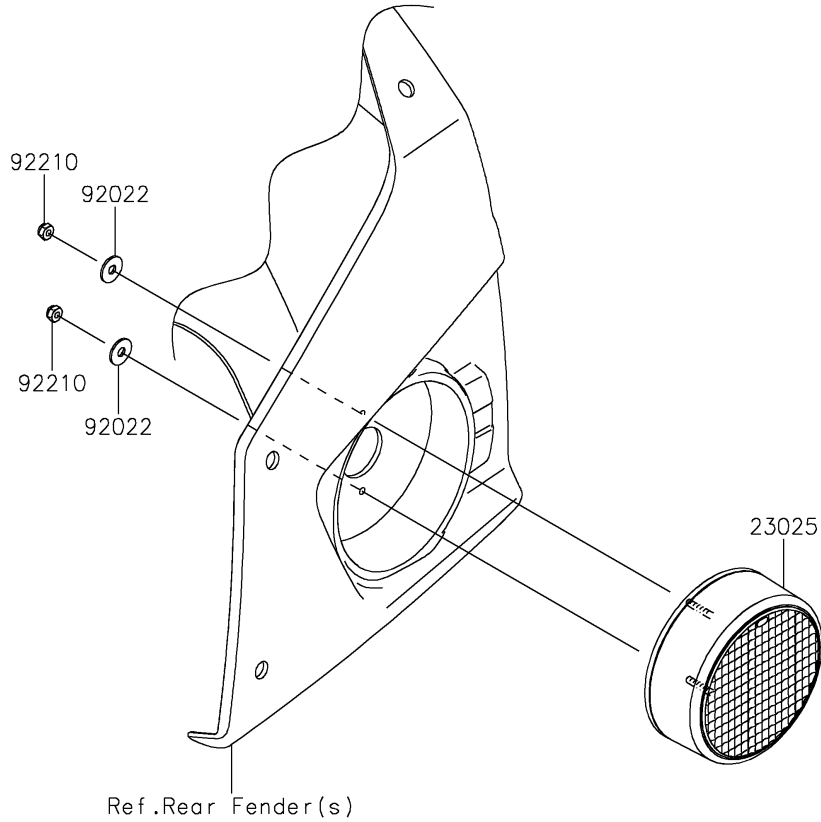

2024 TERYX4™ PARTS DIAGRAM

Taillight(s)

F2720

2024 TERYX4™ PARTS LIST

Taillight(s)

ITEM NAME	PART NUMBER	QUANTITY
LAMP-TAIL (Ref # 23025)	23025-0364	2
WASHER,4.3X12.5X1 (Ref # 92022)	92022-1949	4
NUT (Ref # 92210)	92210-0722	4