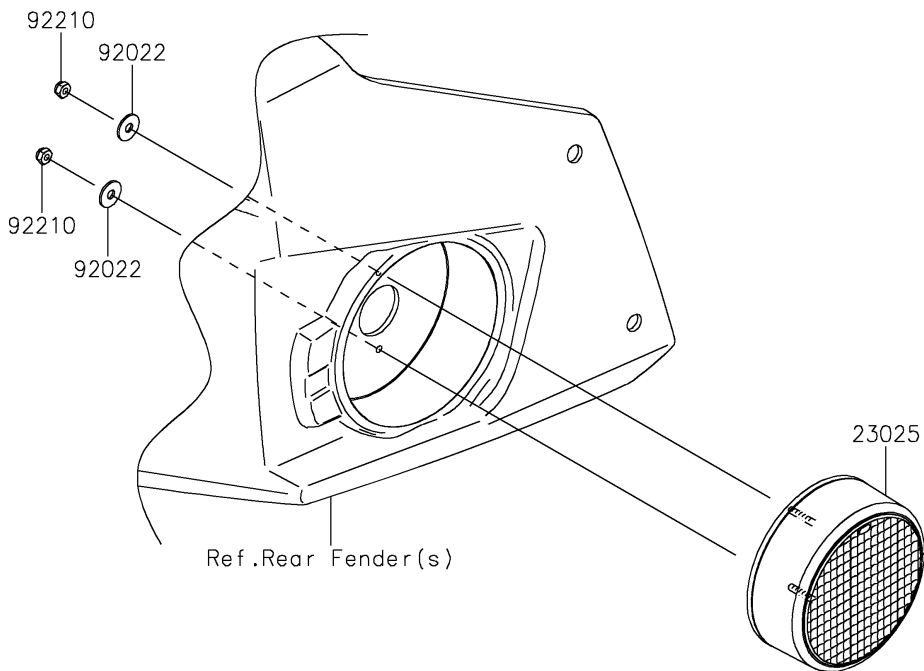

2024 TERYX4™ PARTS DIAGRAM

Taillight(s)

F2720

2024 TERYX4™ PARTS LIST

Taillight(s)

ITEM NAME	PART NUMBER	QUANTITY
LAMP-TAIL (Ref # 23025)	23025-0364	2
WASHER,4.3X12.5X1 (Ref # 92022)	92022-1949	4
NUT (Ref # 92210)	92210-0722	4