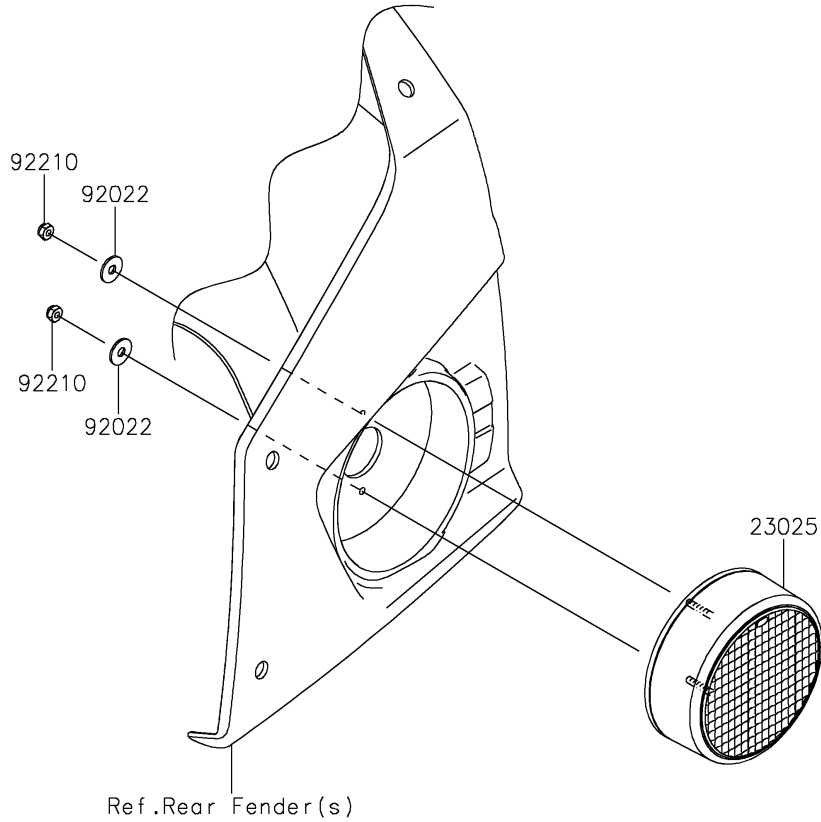

2023 Teryx4 PARTS DIAGRAM

Taillight(s)

F2720

2023 Teryx4 PARTS LIST

Taillight(s)

ITEM NAME	PART NUMBER	QUANTITY
LAMP-TAIL (Ref # 23025)	23025-0364	2
WASHER,4.3X12.5X1 (Ref # 92022)	92022-1949	4
NUT (Ref # 92210)	92210-0722	4