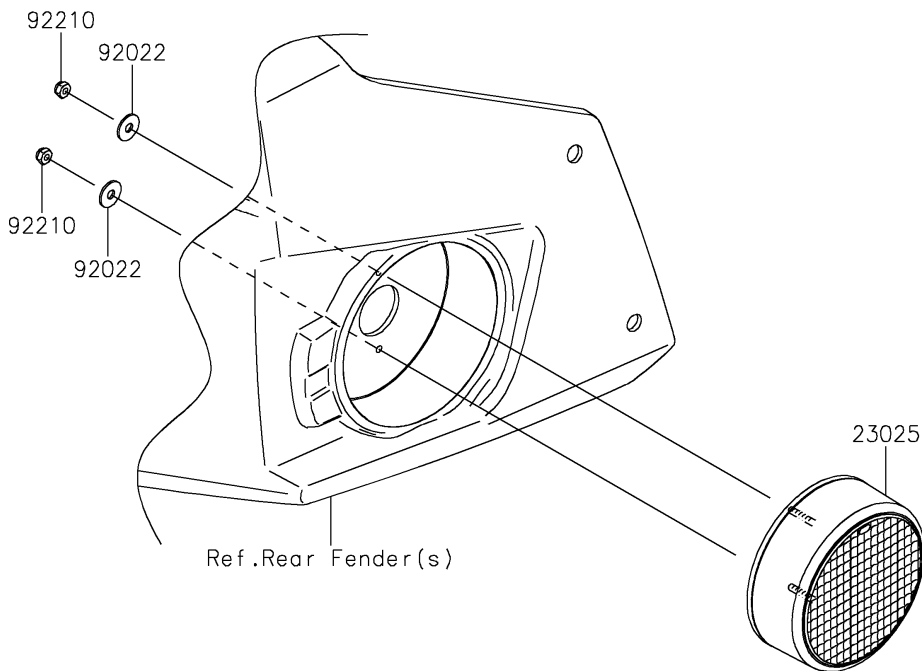

2023 Teryx4 PARTS DIAGRAM

Taillight(s)

F2720

2023 Teryx4 PARTS LIST

Taillight(s)

ITEM NAME	PART NUMBER	QUANTITY
LAMP-TAIL (Ref # 23025)	23025-0364	2
WASHER,4.3X12.5X1 (Ref # 92022)	92022-1949	4
NUT (Ref # 92210)	92210-0722	4