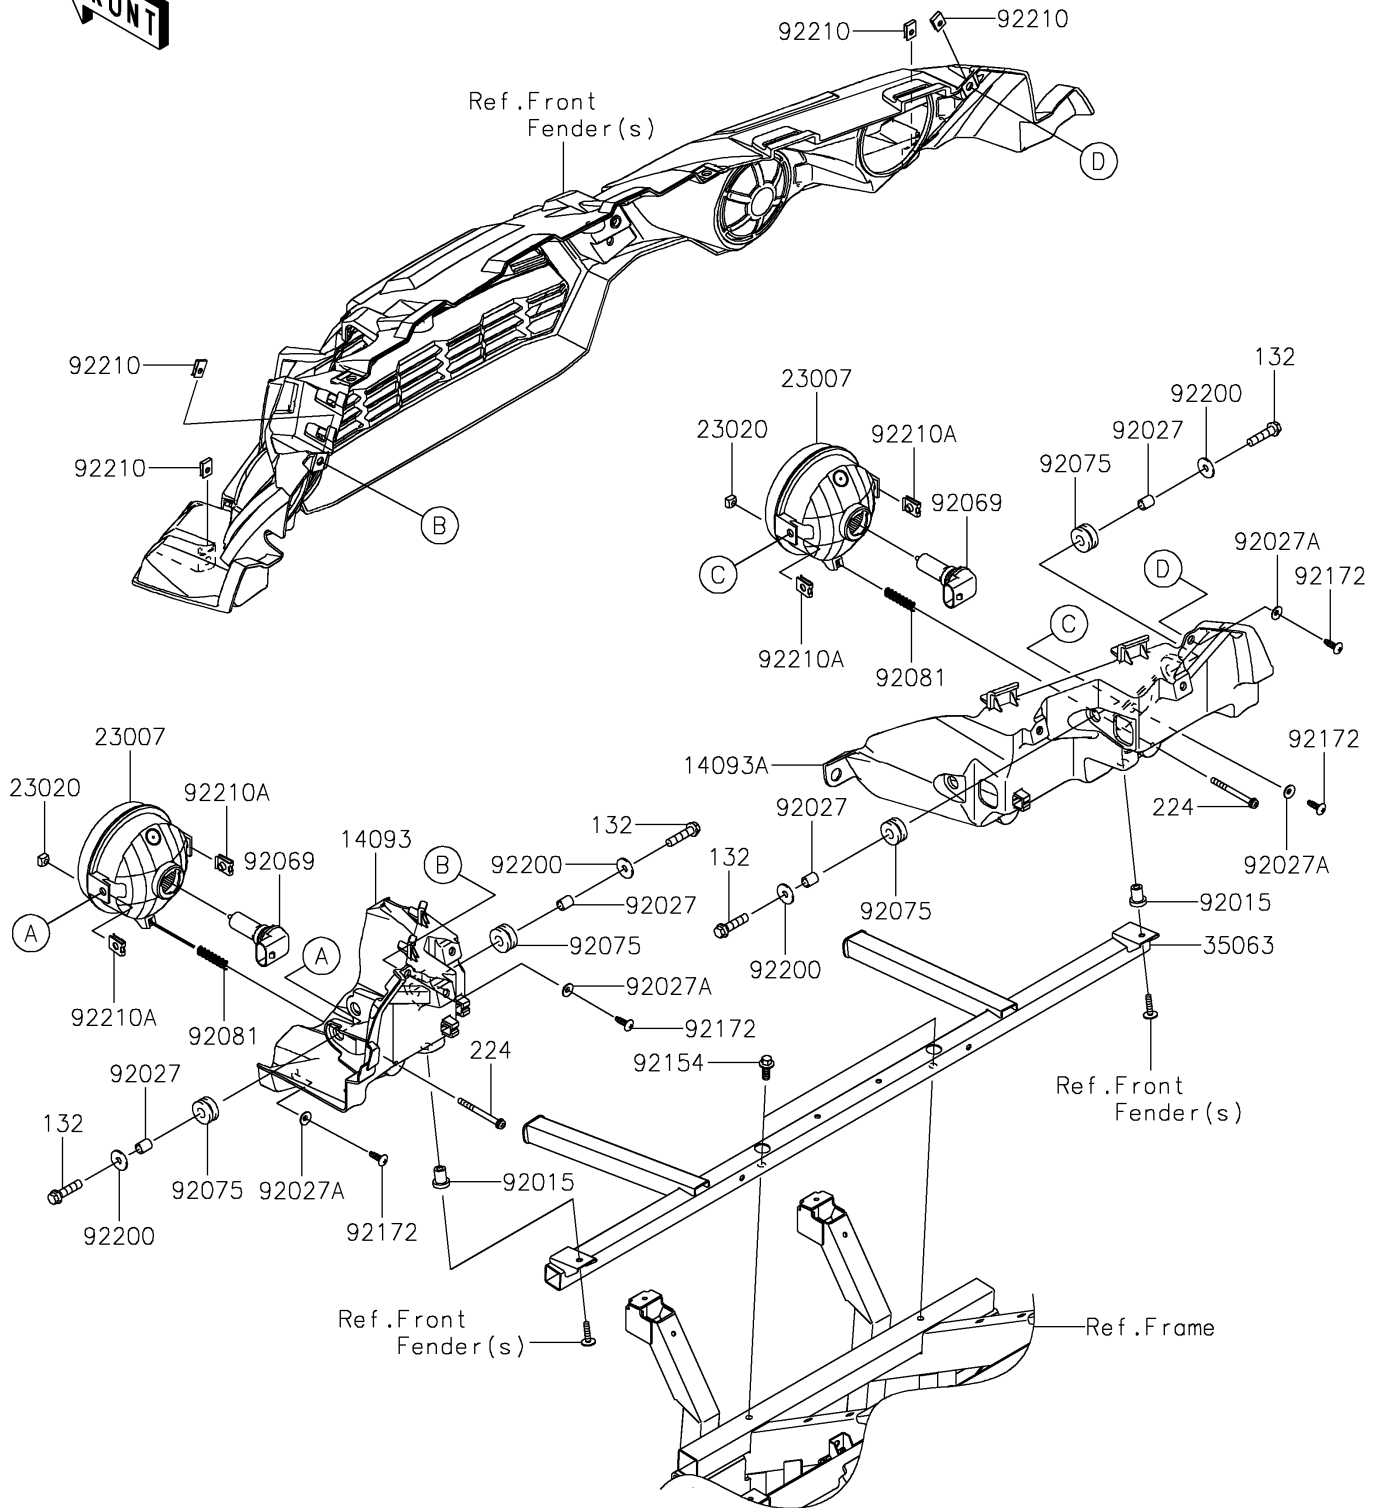

# 2023 Teryx4 PARTS DIAGRAM

Headlight(s)

F2710

## 2023 Teryx4 PARTS LIST

### Headlight(s)

ITEM NAME	PART NUMBER	QUANTITY
COVER,HEADLIGHT,LH (Ref # 14093)	14093-0207	1
COVER,HEADLIGHT,RH (Ref # 14093A)	14093-0208	1
LENS-COMP,HEAD LAMP (Ref # 23007)	23007-0220	2
NUT,4MM,FOCUS ADJUST (Ref # 23020)	23020-018	2
STAY,HEADLAMP (Ref # 35063)	35063-1405	1
NUT,RUBBER,6MM (Ref # 92015)	92015-1692	2
COLLAR,6.8X10X12 (Ref # 92027)	92027-162	4
COLLAR (Ref # 92027A)	92027-4020	4
BULB,12V 35/35W (Ref # 92069)	92069-0102	2
DAMPER,10X24X12 (Ref # 92075)	92075-1690	4
SPRING,FOCUS ADJUST (Ref # 92081)	92081-1896	2
BOLT,FLANGED,8X20 (Ref # 92154)	92154-1226	2
SCREW,TAPPING,6X20 (Ref # 92172)	92172-0883	4
WASHER,6.5X20X1.6 (Ref # 92200)	92200-0283	4
NUT,LEAF SPRING,6MM (Ref # 92210)	92210-0624	4
NUT (Ref # 92210A)	92210-1125	4
BOLT-FLANGED-SMALL,6X25 (Ref # 132)	132BA0625	4
SCREW-PAN-WP-CROS,4X45 (Ref # 224)	224AA0445	2