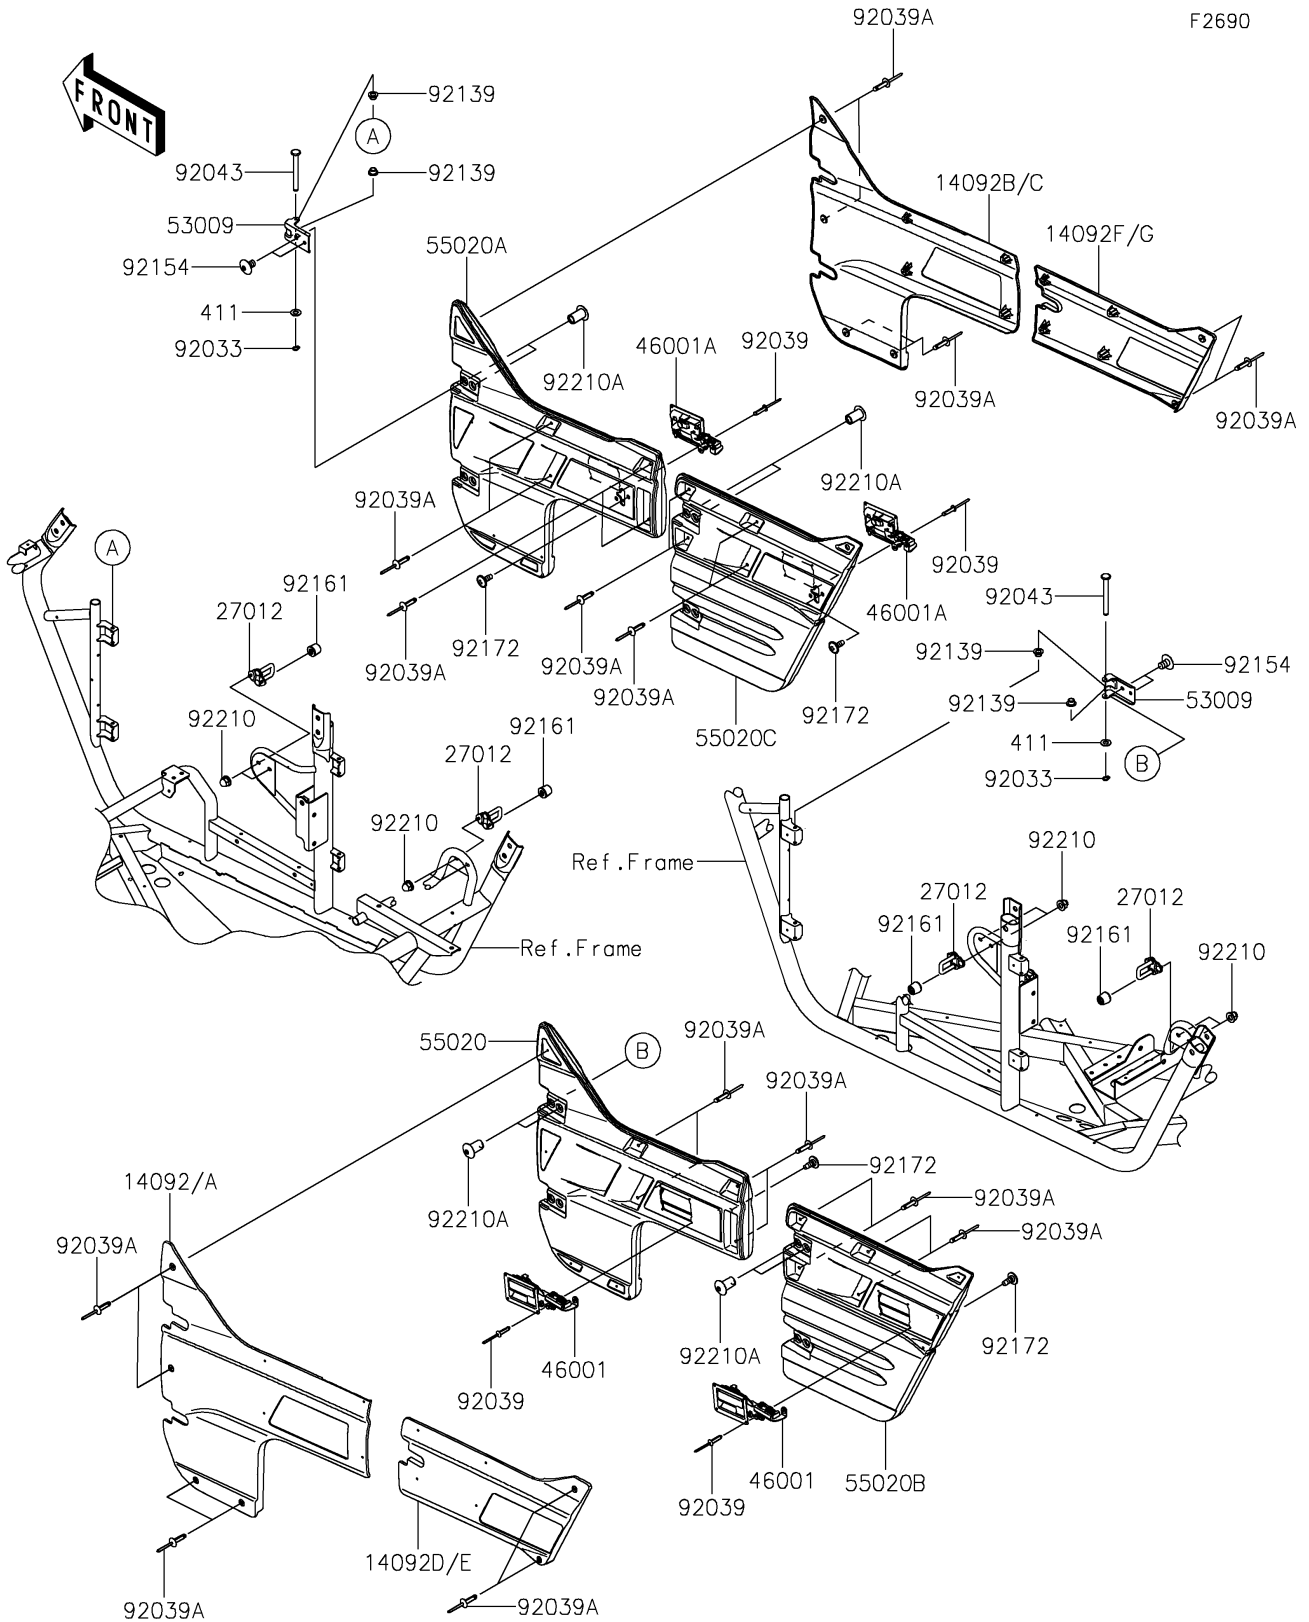

# 2024 TERYX4™ PARTS DIAGRAM

Door

F2690

## 2024 TERYX4™ PARTS LIST

### Door

ITEM NAME	PART NUMBER	QUANTITY
COVER,SIDE GUARD,FR,LH,S.BLACK (Ref # 14092A)	14092-0748-839	1
COVER,SIDE GUARD,FR,RH,S.BLACK (Ref # 14092C)	14092-0749-839	1
COVER,SIDE GUARD,RR,LH,S.BLACK (Ref # 14092E)	14092-0751-839	1
COVER,SIDE GUARD,RR,RH,S.BLACK (Ref # 14092G)	14092-0752-839	1
HOOK (Ref # 27012)	27012-0705	4
HANDLE-ASSY,SIDE GUARD,LH (Ref # 46001)	46001-0556	2
HANDLE-ASSY,SIDE GUARD,RH (Ref # 46001A)	46001-0557	2
HINGE (Ref # 53009)	53009-0303	8
GUARD,SIDE,FR,LH (Ref # 55020)	55020-0737	1
GUARD,SIDE,FR,RH (Ref # 55020A)	55020-0738	1
GUARD,SIDE,RR,LH (Ref # 55020B)	55020-0739	1
GUARD,SIDE,RR,RH (Ref # 55020C)	55020-0740	1
RING-SNAP (Ref # 92033)	92033-0719	8
RIVET,4.0X17.5 (Ref # 92039)	92039-0703	16
RIVET,5X23.3 (Ref # 92039A)	92039-0769	28
PIN,6X56 (Ref # 92043)	92043-0743	8
BUSHING,6X8X6 (Ref # 92139)	92139-0709	16
BOLT,TORX,8X13 (Ref # 92154)	92154-1911	16
DAMPER,9X28X24.3 (Ref # 92161)	92161-1456	4
SCREW,6X16 (Ref # 92172)	92172-0711	8
NUT,CAP,6MM (Ref # 92210)	92210-0003	8
NUT,TORX,8MM (Ref # 92210A)	92210-1442	16
WASHER-PLAIN,6MM (Ref # 411)	411AB0600	8