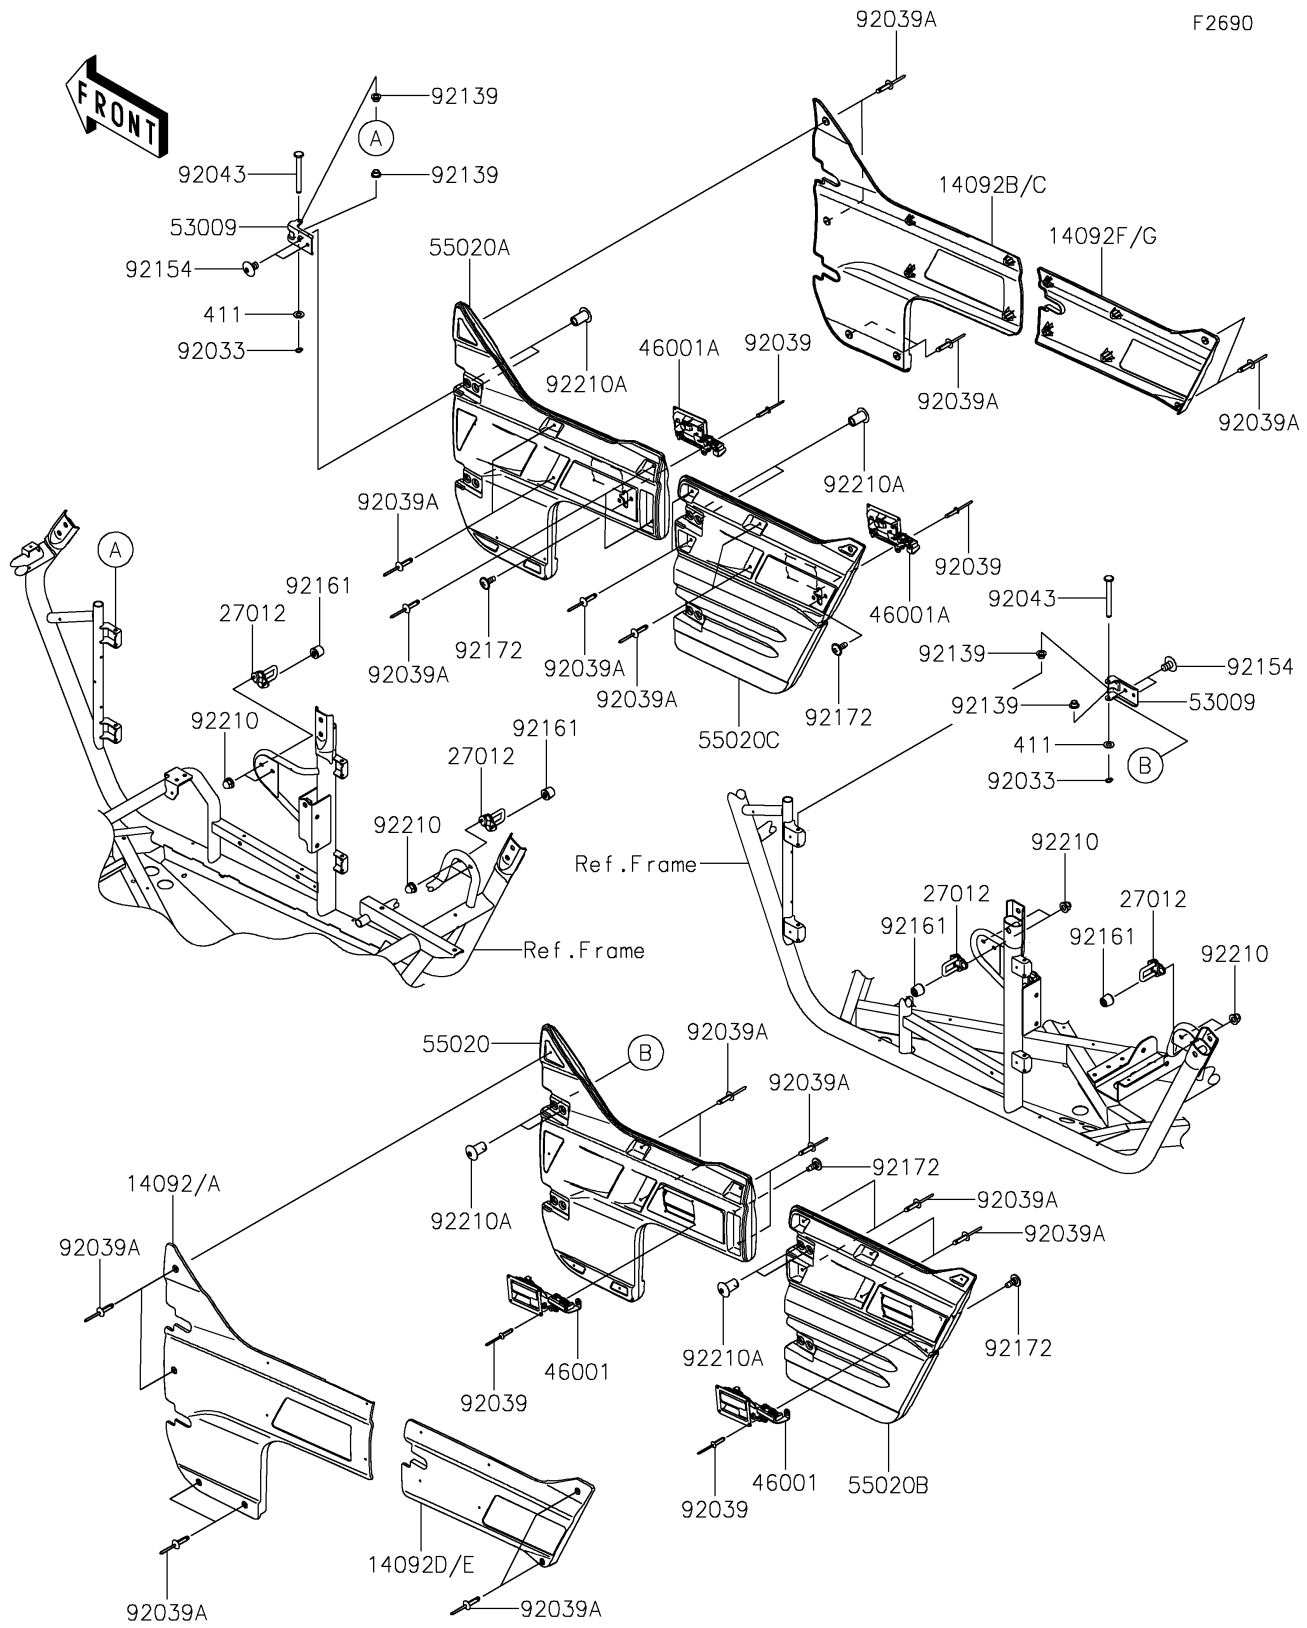

2023 Teryx4 PARTS DIAGRAM

Door

F2690

2023 Teryx4 PARTS LIST

Door

| ITEM NAME | PART NUMBER | QUANTITY |
|---|----------------|----------|
| COVER,SIDE GUARD,FR,LH,M.O.BLK (Ref # 14092) | 14092-0748-66E | 1 |
| COVER,SIDE GUARD,FR,RH,M.O.BLK (Ref # 14092B) | 14092-0749-66E | 1 |
| COVER,SIDE GUARD,RR,LH,M.O.BLK (Ref # 14092D) | 14092-0751-66E | 1 |
| COVER,SIDE GUARD,RR,RH,M.O.BLK (Ref # 14092F) | 14092-0752-66E | 1 |
| HOOK (Ref # 27012) | 27012-0705 | 4 |
| HANDLE-ASSY,SIDE GUARD,LH (Ref # 46001) | 46001-0556 | 2 |
| HANDLE-ASSY,SIDE GUARD,RH (Ref # 46001A) | 46001-0557 | 2 |
| HINGE (Ref # 53009) | 53009-0303 | 8 |
| GUARD,SIDE,FR,LH (Ref # 55020) | 55020-0737 | 1 |
| GUARD,SIDE,FR,RH (Ref # 55020A) | 55020-0738 | 1 |
| GUARD,SIDE,RR,LH (Ref # 55020B) | 55020-0739 | 1 |
| GUARD,SIDE,RR,RH (Ref # 55020C) | 55020-0740 | 1 |
| RING-SNAP (Ref # 92033) | 92033-0719 | 8 |
| RIVET,4.0X17.5 (Ref # 92039) | 92039-0703 | 16 |
| RIVET,5X23.3 (Ref # 92039A) | 92039-0769 | 28 |
| PIN,6X56 (Ref # 92043) | 92043-0743 | 8 |
| BUSHING,6X8X6 (Ref # 92139) | 92139-0709 | 16 |
| BOLT,TORX,8X13 (Ref # 92154) | 92154-1911 | 16 |
| DAMPER,9X28X24.3 (Ref # 92161) | 92161-1456 | 4 |
| SCREW,6X16 (Ref # 92172) | 92172-0711 | 8 |
| NUT,CAP,6MM (Ref # 92210) | 92210-0003 | 8 |
| NUT,TORX,8MM (Ref # 92210A) | 92210-1442 | 16 |
| WASHER-PLAIN,6MM (Ref # 411) | 411AB0600 | 8 |