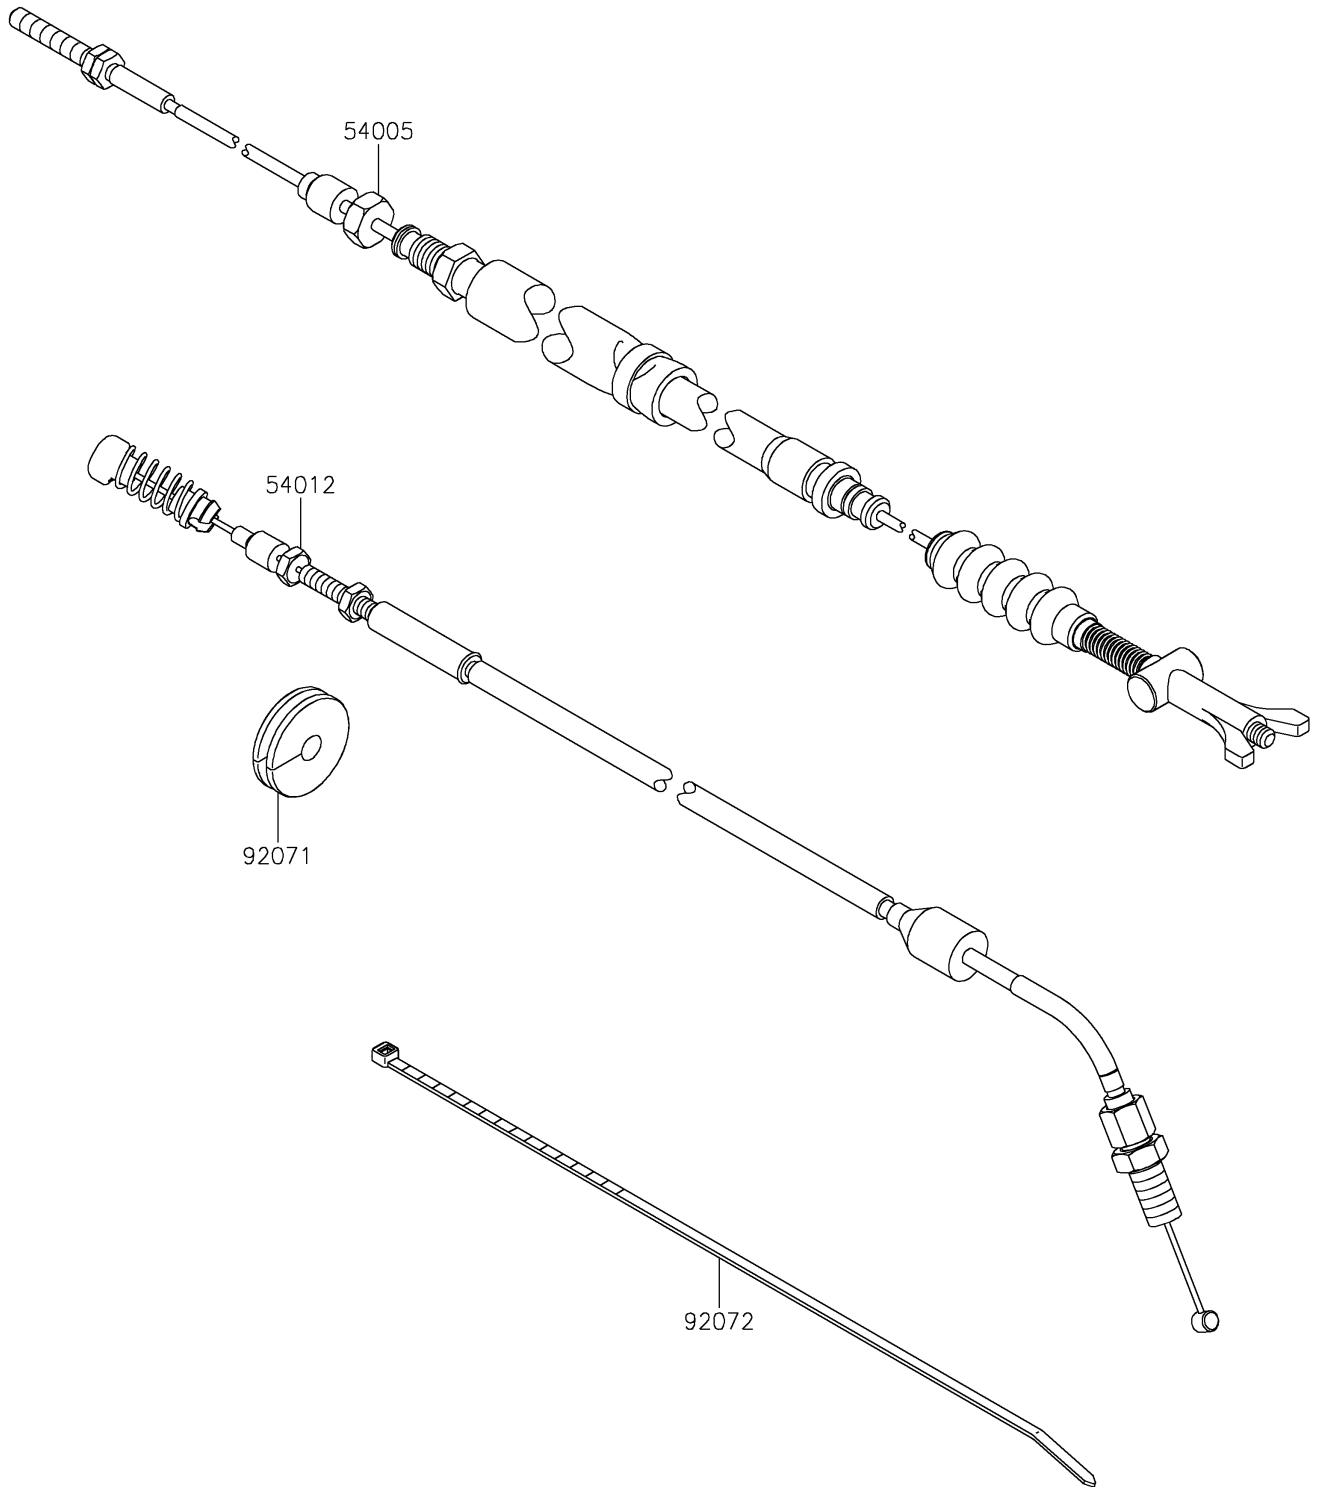

2024 Teryx4™ PARTS DIAGRAM

Cables

F2540

2024 Teryx4™ PARTS LIST

Cables

ITEM NAME	PART NUMBER	QUANTITY
CABLE-BRAKE (Ref # 54005)	54005-0042	1
CABLE-THROTTLE (Ref # 54012)	54012-0700	1
GROMMET (Ref # 92071)	92071-1136	1
BAND,L=292.1 (Ref # 92072)	92072-3509	1