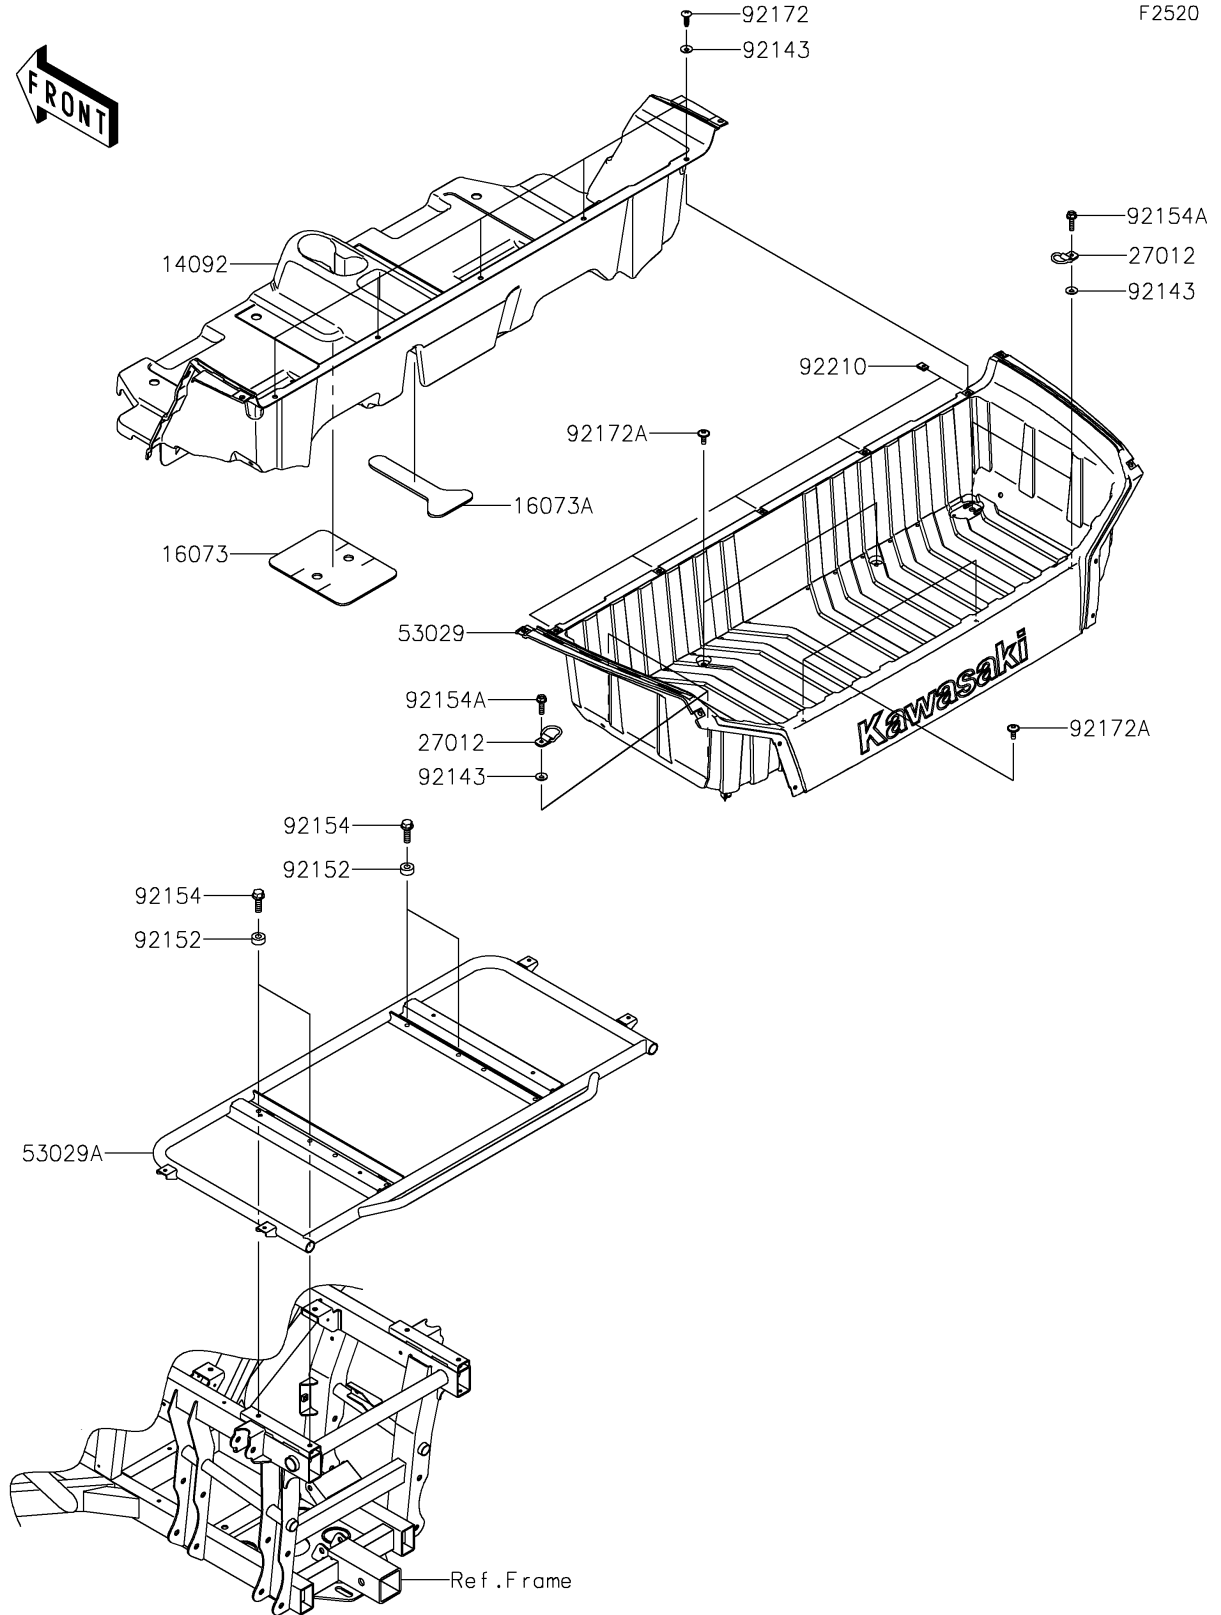

2023 Teryx4 PARTS DIAGRAM

Carrier(s)

2023 Teryx4 PARTS LIST

Carrier(s)

ITEM NAME	PART NUMBER	QUANTITY
COVER,RR CONSOLE (Ref # 14092)	14092-1057	1
INSULATOR,CENTER CONSOLE (Ref # 16073)	16073-0803	1
INSULATOR (Ref # 16073A)	16073-0842	1
HOOK (Ref # 27012)	27012-0783	4
CARRIER (Ref # 53029)	53029-0309	1
CARRIER (Ref # 53029A)	53029-0352	1
COLLAR (Ref # 92143)	92143-1087	9
COLLAR,8.2X18X8 (Ref # 92152)	92152-1553	4
BOLT,FLANGED,8X25 (Ref # 92154)	92154-1302	4
BOLT,FLANGED,6X22 (Ref # 92154A)	92154-1356	4
SCREW,TAPPING,6X20 (Ref # 92172)	92172-0488	5
SCREW,6X16 (Ref # 92172A)	92172-0711	4
NUT,LEAF SPRING,6MM (Ref # 92210)	92210-0624	5