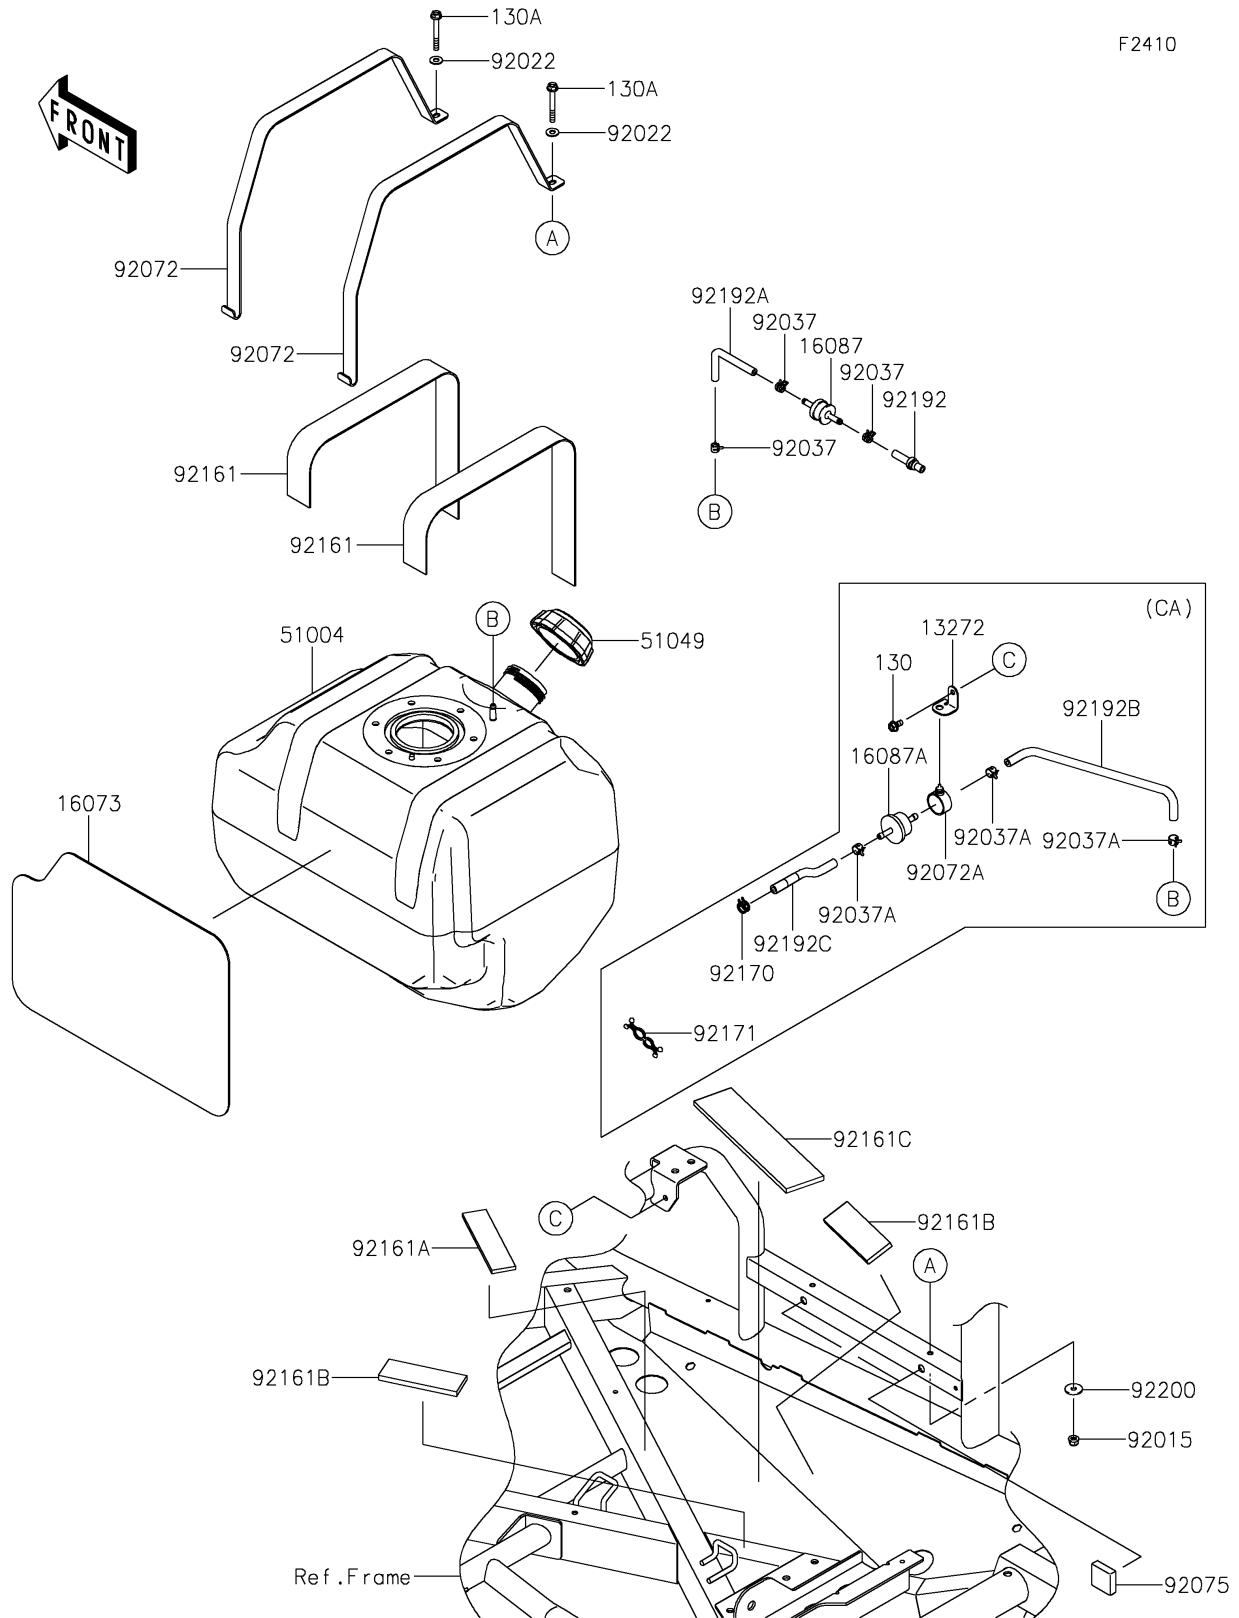

2024 TERYX4™ PARTS DIAGRAM

Fuel Tank

2024 TERYX4™ PARTS LIST

Fuel Tank

ITEM NAME	PART NUMBER	QUANTITY
PLATE (Ref # 13272)	13272-2276	1
INSULATOR (Ref # 16073)	16073-0924	1
VALVE-CHECK (Ref # 16087)	16087-0008	1
VALVE-CHECK (Ref # 16087A)	16087-0011	1
TANK-FUEL (Ref # 51004)	51004-0002	1
CAP-TANK,FUEL (Ref # 51049)	51049-0718	1
NUT,LOCK,FLANGED,6MM (Ref # 92015)	92015-1339	2
WASHER,7X16X1.2 (Ref # 92022)	92022-1344	2
CLAMP,TUBE (Ref # 92037)	92037-1461	3
CLAMP (Ref # 92037A)	92037-2113	3
BAND,FUEL TANK (Ref # 92072)	92072-0704	2
BAND (Ref # 92072A)	92072-0852	1
DAMPER (Ref # 92075)	92075-1882	2
DAMPER,FUEL TANK (Ref # 92161)	92161-0794	2
DAMPER,31.1X130X5 (Ref # 92161A)	92161-0936	1
DAMPER,38X105X7 (Ref # 92161B)	92161-0948	2
DAMPER,55X225X6.35 (Ref # 92161C)	92161-1811	1
CLAMP (Ref # 92170)	92170-2082	1
CLAMP (Ref # 92171)	92171-0476	1
TUBE,FRAME PIPE-CHECK VALVE (Ref # 92192)	92192-0068	1
TUBE,VENT (Ref # 92192A)	92192-0949	1
TUBE,5X10.4X40/240 (Ref # 92192B)	92192-1735	1
TUBE,FILTER-CHECK VALVE (Ref # 92192C)	92192-2259	1
WASHER,6.5X22X1.6 (Ref # 92200)	92200-1087	2
BOLT-FLANGED,6X12 (Ref # 130)	130BA0612	1
BOLT-FLANGED,6X50 (Ref # 130A)	130BA0650	2