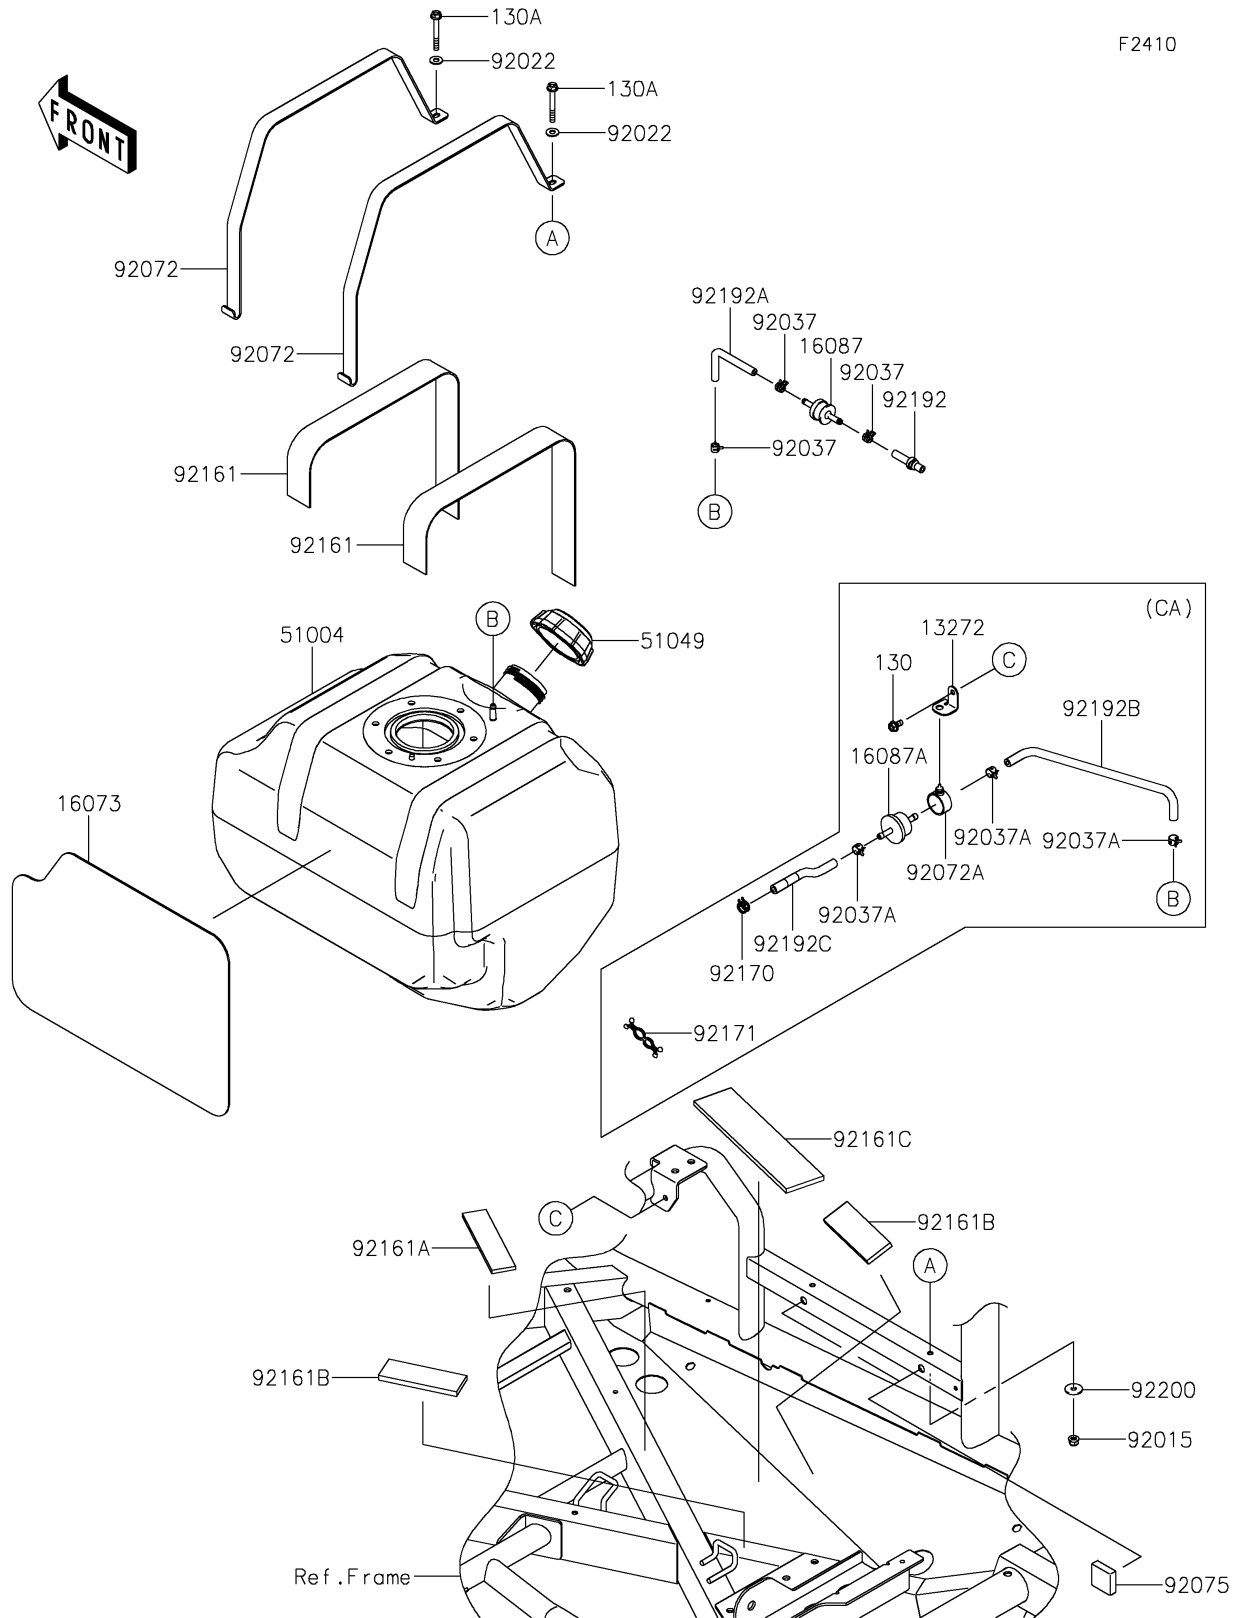

2023 Teryx4 PARTS DIAGRAM

Fuel Tank

2023 Teryx4 PARTS LIST

Fuel Tank

ITEM NAME	PART NUMBER	QUANTITY
PLATE (Ref # 13272)	13272-2276	1
INSULATOR (Ref # 16073)	16073-0924	1
VALVE-CHECK (Ref # 16087)	16087-0008	1
VALVE-CHECK (Ref # 16087A)	16087-0011	1
TANK-FUEL (Ref # 51004)	51004-0002	1
CAP-TANK,FUEL (Ref # 51049)	51049-0718	1
NUT,LOCK,FLANGED,6MM (Ref # 92015)	92015-1339	2
WASHER,7X16X1.2 (Ref # 92022)	92022-1344	2
CLAMP,TUBE (Ref # 92037)	92037-1461	3
CLAMP (Ref # 92037A)	92037-2113	3
BAND,FUEL TANK (Ref # 92072)	92072-0704	2
BAND (Ref # 92072A)	92072-0852	1
DAMPER (Ref # 92075)	92075-1882	2
DAMPER,FUEL TANK (Ref # 92161)	92161-0794	2
DAMPER,31.1X130X5 (Ref # 92161A)	92161-0936	1
DAMPER,38X105X7 (Ref # 92161B)	92161-0948	2
DAMPER,55X225X6.35 (Ref # 92161C)	92161-1811	1
CLAMP (Ref # 92170)	92170-2082	1
CLAMP (Ref # 92171)	92171-0476	1
TUBE,FRAME PIPE-CHECK VALVE (Ref # 92192)	92192-0068	1
TUBE,VENT (Ref # 92192A)	92192-0949	1
TUBE,5X10.4X40/240 (Ref # 92192B)	92192-1735	1
TUBE,FILTER-CHECK VALVE (Ref # 92192C)	92192-2259	1
WASHER,6.5X22X1.6 (Ref # 92200)	92200-1087	2
BOLT-FLANGED,6X12 (Ref # 130)	130BA0612	1
BOLT-FLANGED,6X50 (Ref # 130A)	130BA0650	2