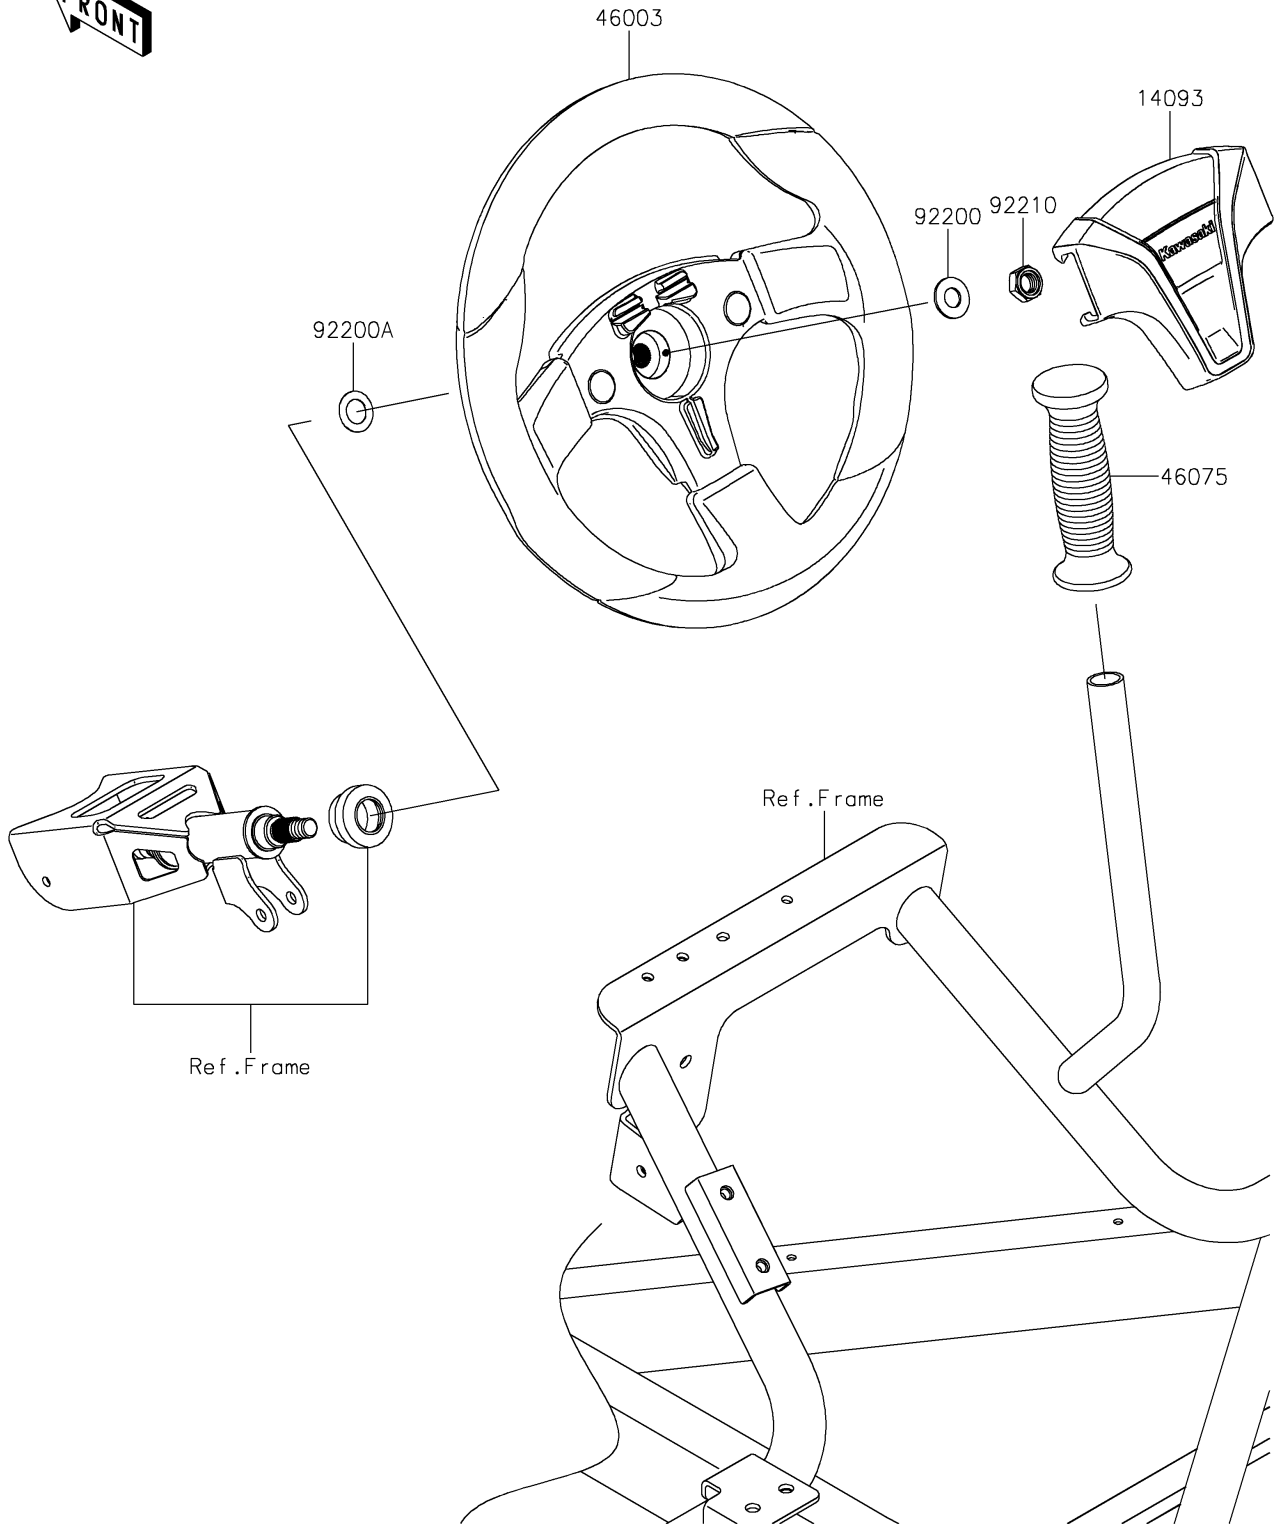

2023 Teryx4 PARTS DIAGRAM

Steering Wheel

F2311

2023 Teryx4 PARTS LIST

Steering Wheel

ITEM NAME	PART NUMBER	QUANTITY
COVER,HANDLE (Ref # 14093)	14093-0803	1
HANDLE (Ref # 46003)	46003-0809	1
GRIP (Ref # 46075)	46075-0582	1
WASHER,12.1X25X1.6 (Ref # 92200)	92200-0455	1
WASHER,15X25X1.6 (Ref # 92200A)	92200-0460	1
NUT,LOCK,12MM (Ref # 92210)	92210-1249	1